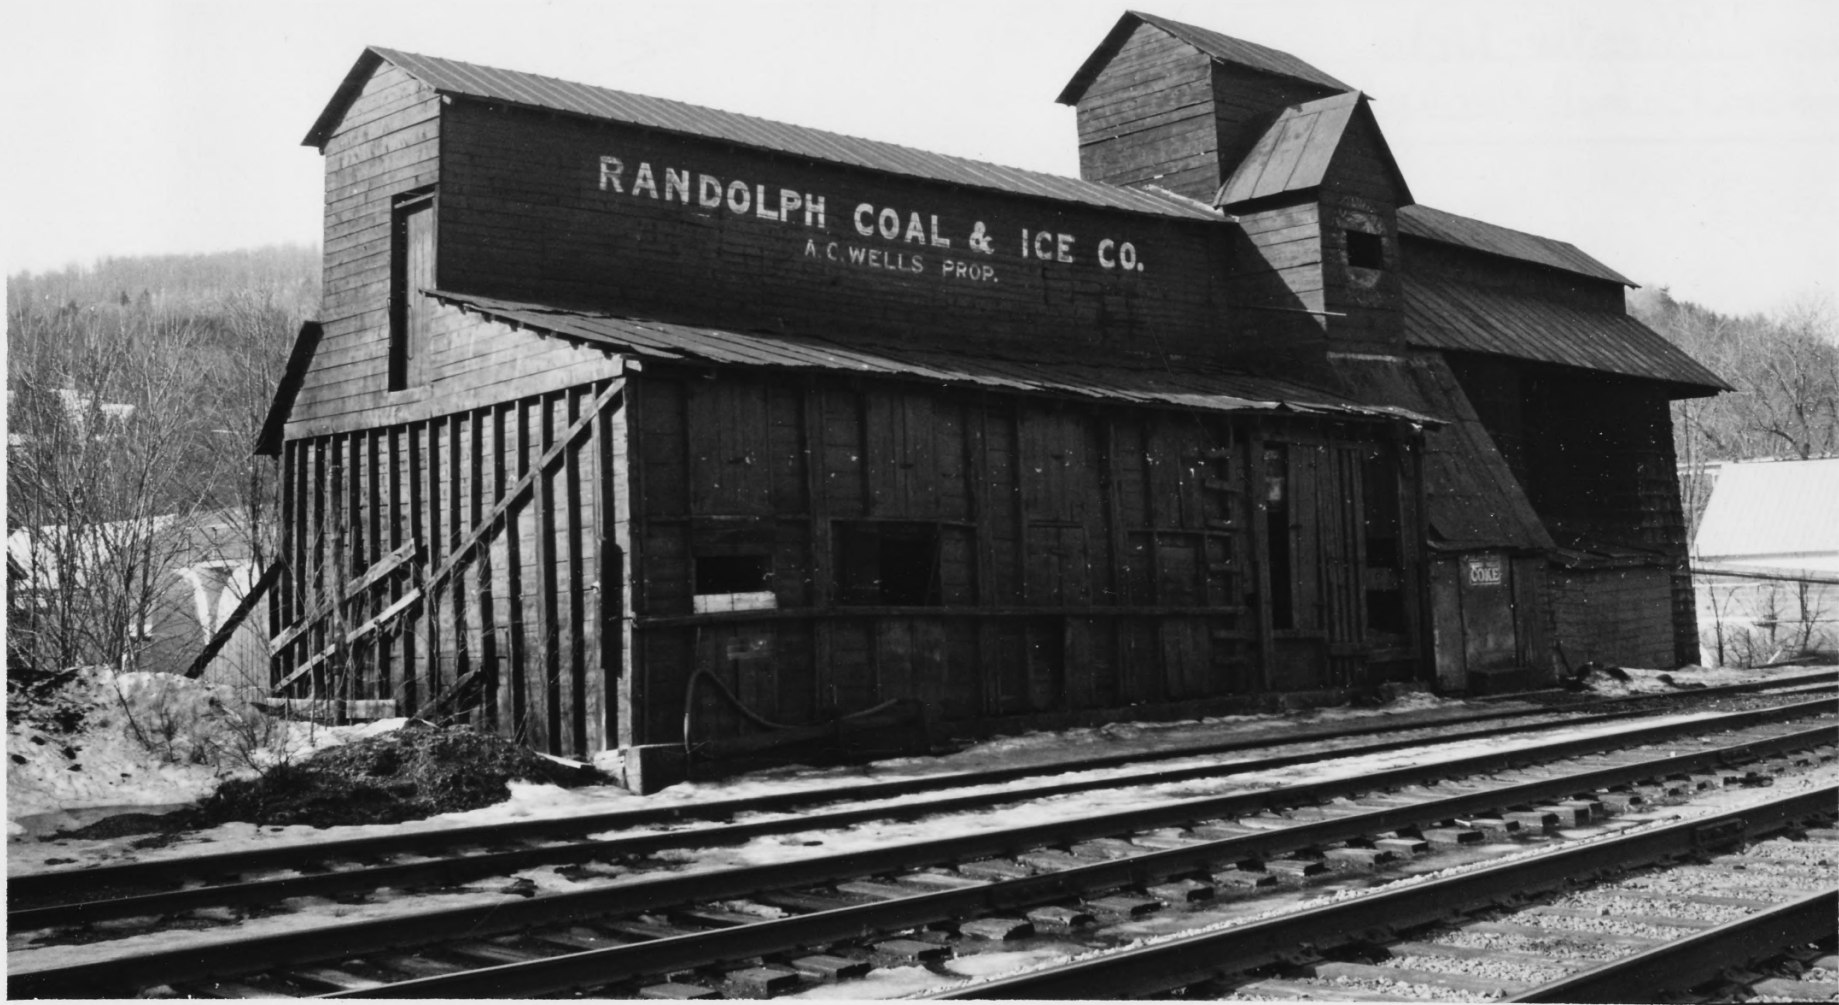

Orange County, Vermont

Loc. Central Vermont Railway Depot +

freight house & (center) former

Randolph fire station looking NW

4 of 12

RANDOLPH COAL & ICE CO.  
A.C. WELLS PROP.

COKE

VERMONT DIVISION OF HISTORIC SITES