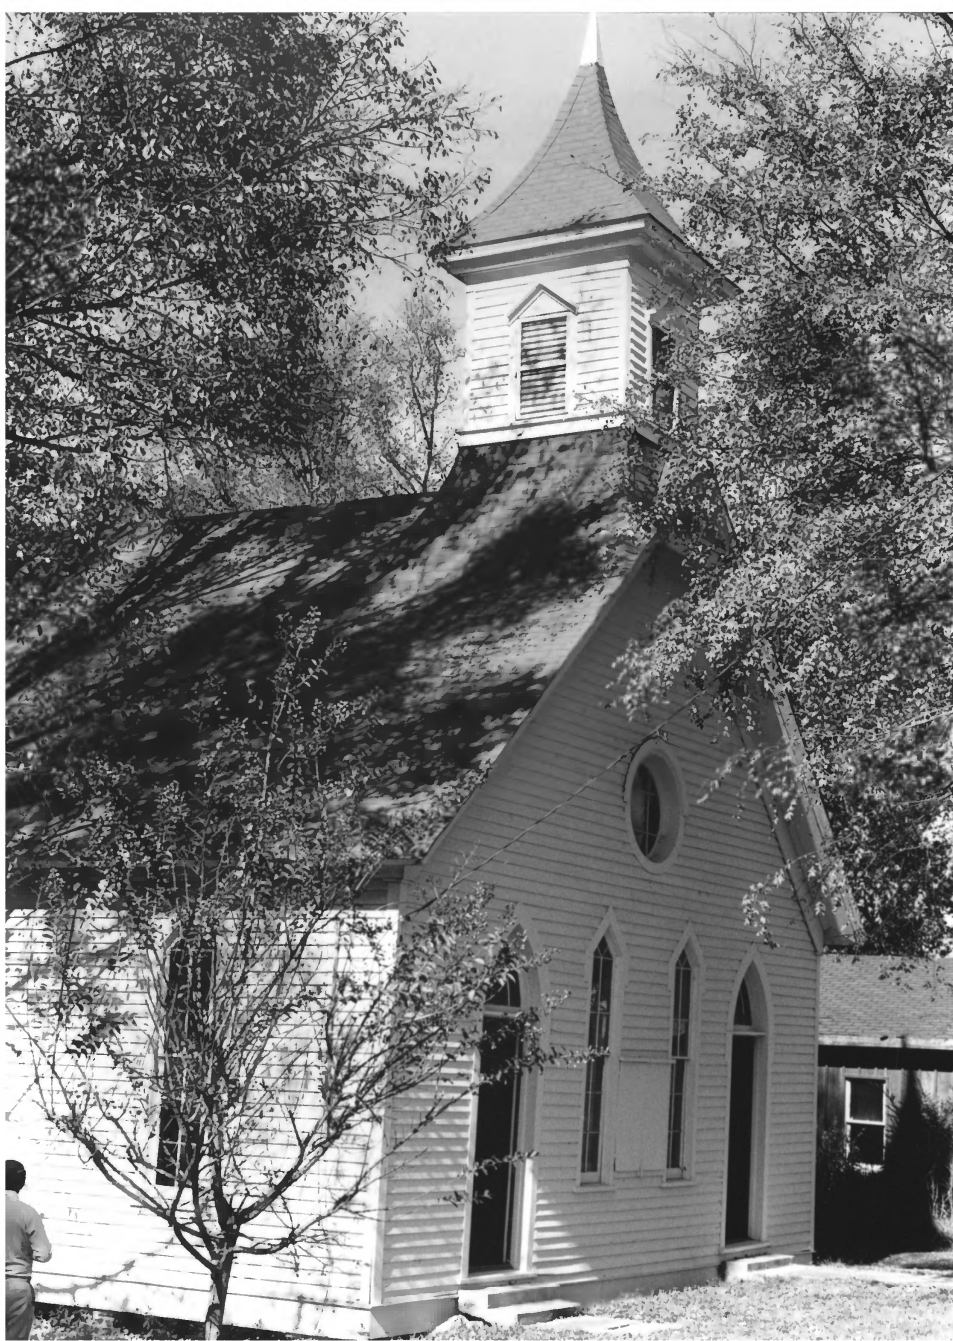

Robeline Methodist Church

Natchitoches Parish, LA

Donna Fricker

LA State Historic Preservation Office

October 1987

Photo #1

North

Robeline Methodist Church

Natchitoches Parish, LA

Donna Fricker

LA State Historic Preservation Office

October 1987

Photo #2

North

Robeline Methodist Church

Natchitoches Parish, LA