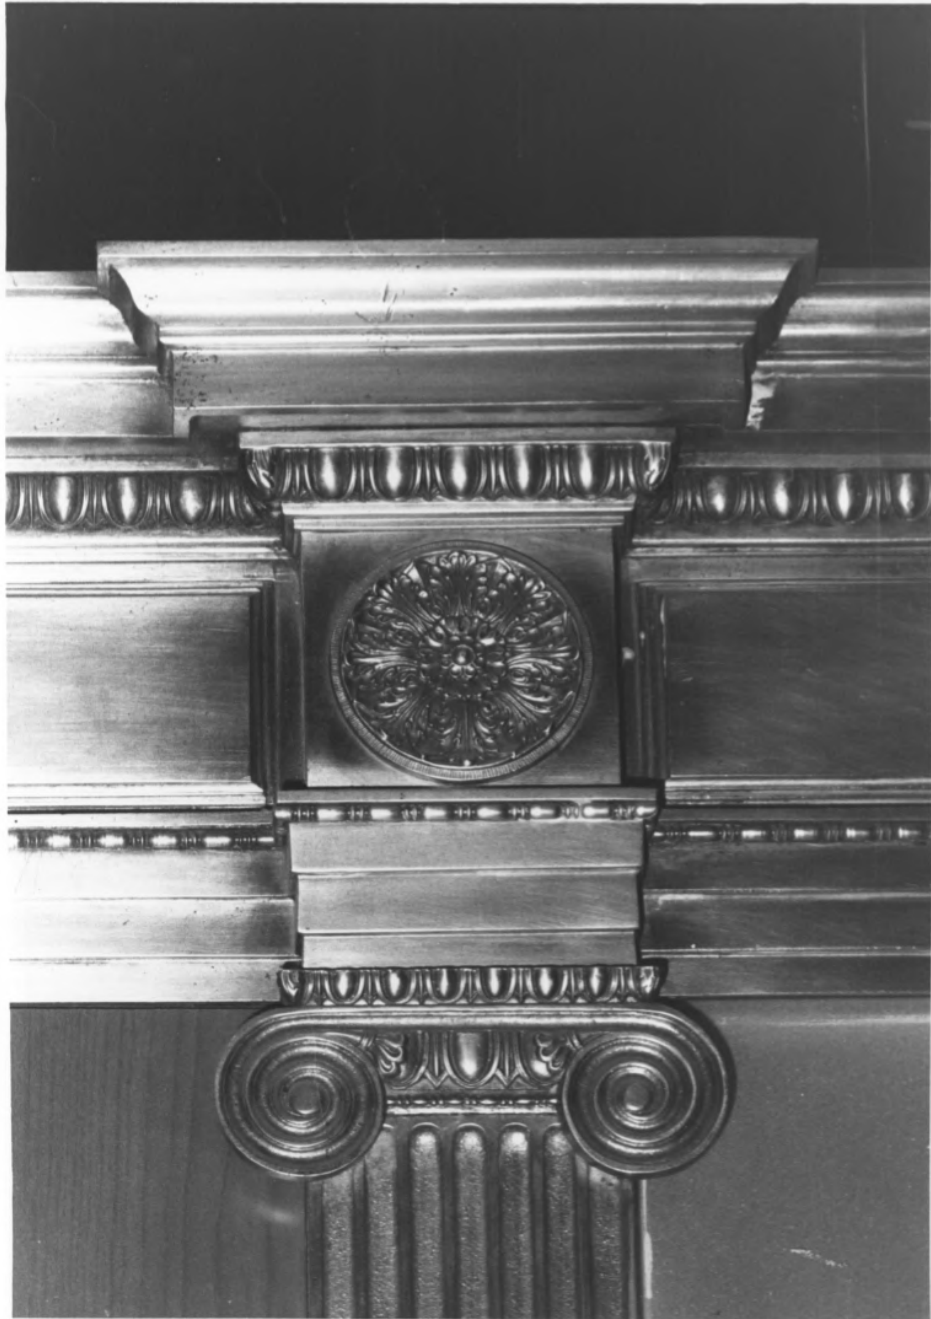

Title:

Hermitage Hotel

Loc.

Davidson County, TN

Main ballroom ceiling
cast metal boss and
grit detailing

14 of 15

NPS Number

JUL 24 1975