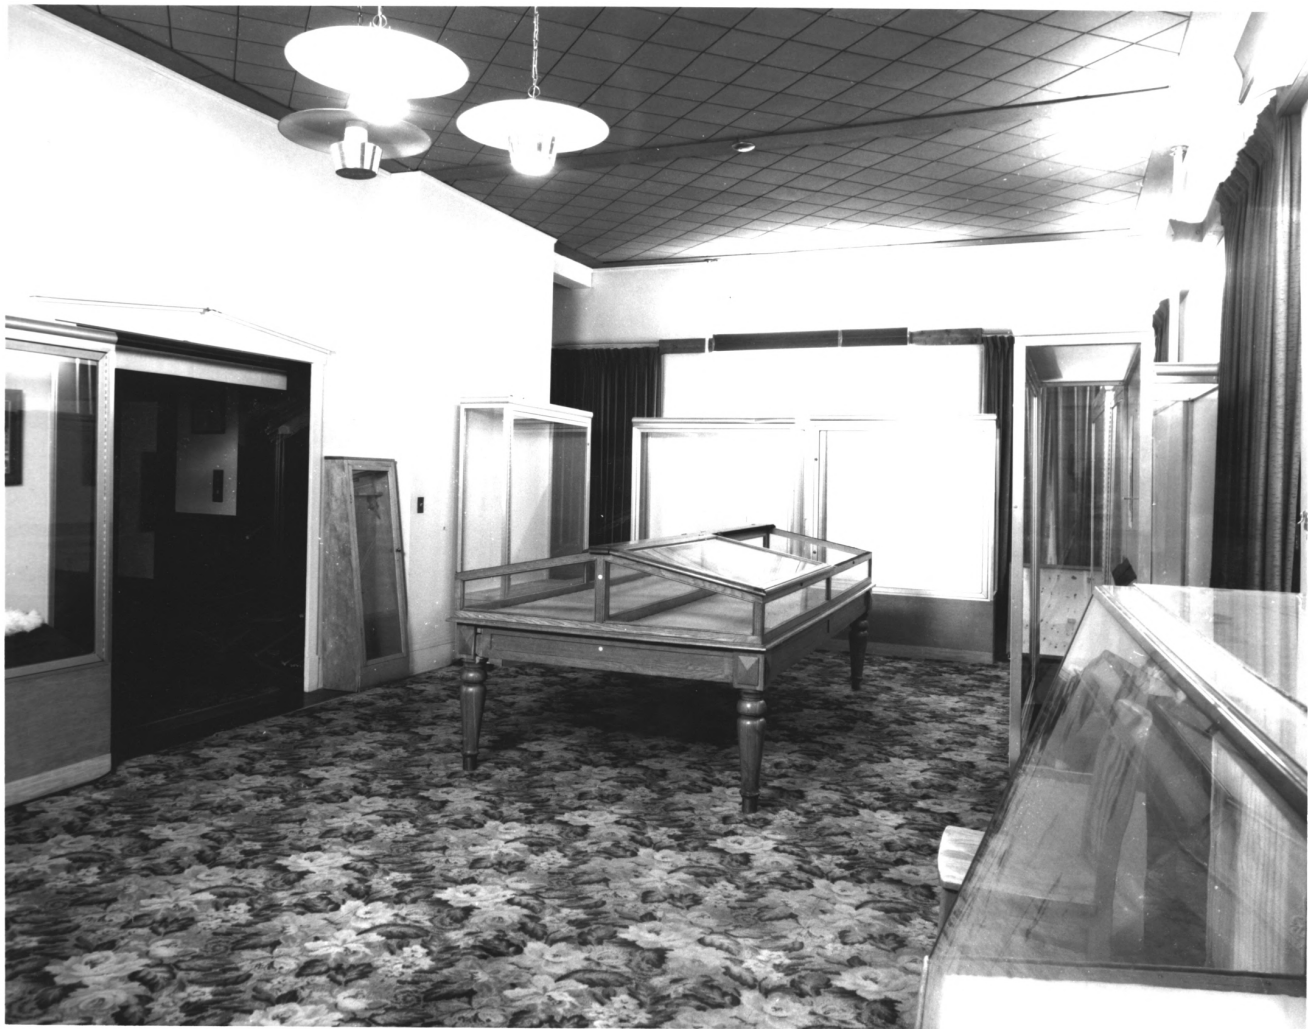

SOUTH AND EAST VIEW OF BUILDING

SHOWING - GRADE ENTRANCE.

PICTURE TAKEN LOOKING NORTHWEST.

PHOTO #4

23 APRIL 1990

ENSLEY PHOTOGRAPHY - Ogden IOWA

CHAMPLIN MEMORIAL MASONIC TEMPLE  
BOONE IOWA

VIEW TAKEN LOOKING SOUTHWEST TO  
ENTRANCE DOORS INTO ROOM OFF OF  
RECEPTION ROOM OFF OF LOBBY,  
LADIES PARLOR AND TOILET ROOMS  
IN NORTHWEST PORTION OF BUILDING.