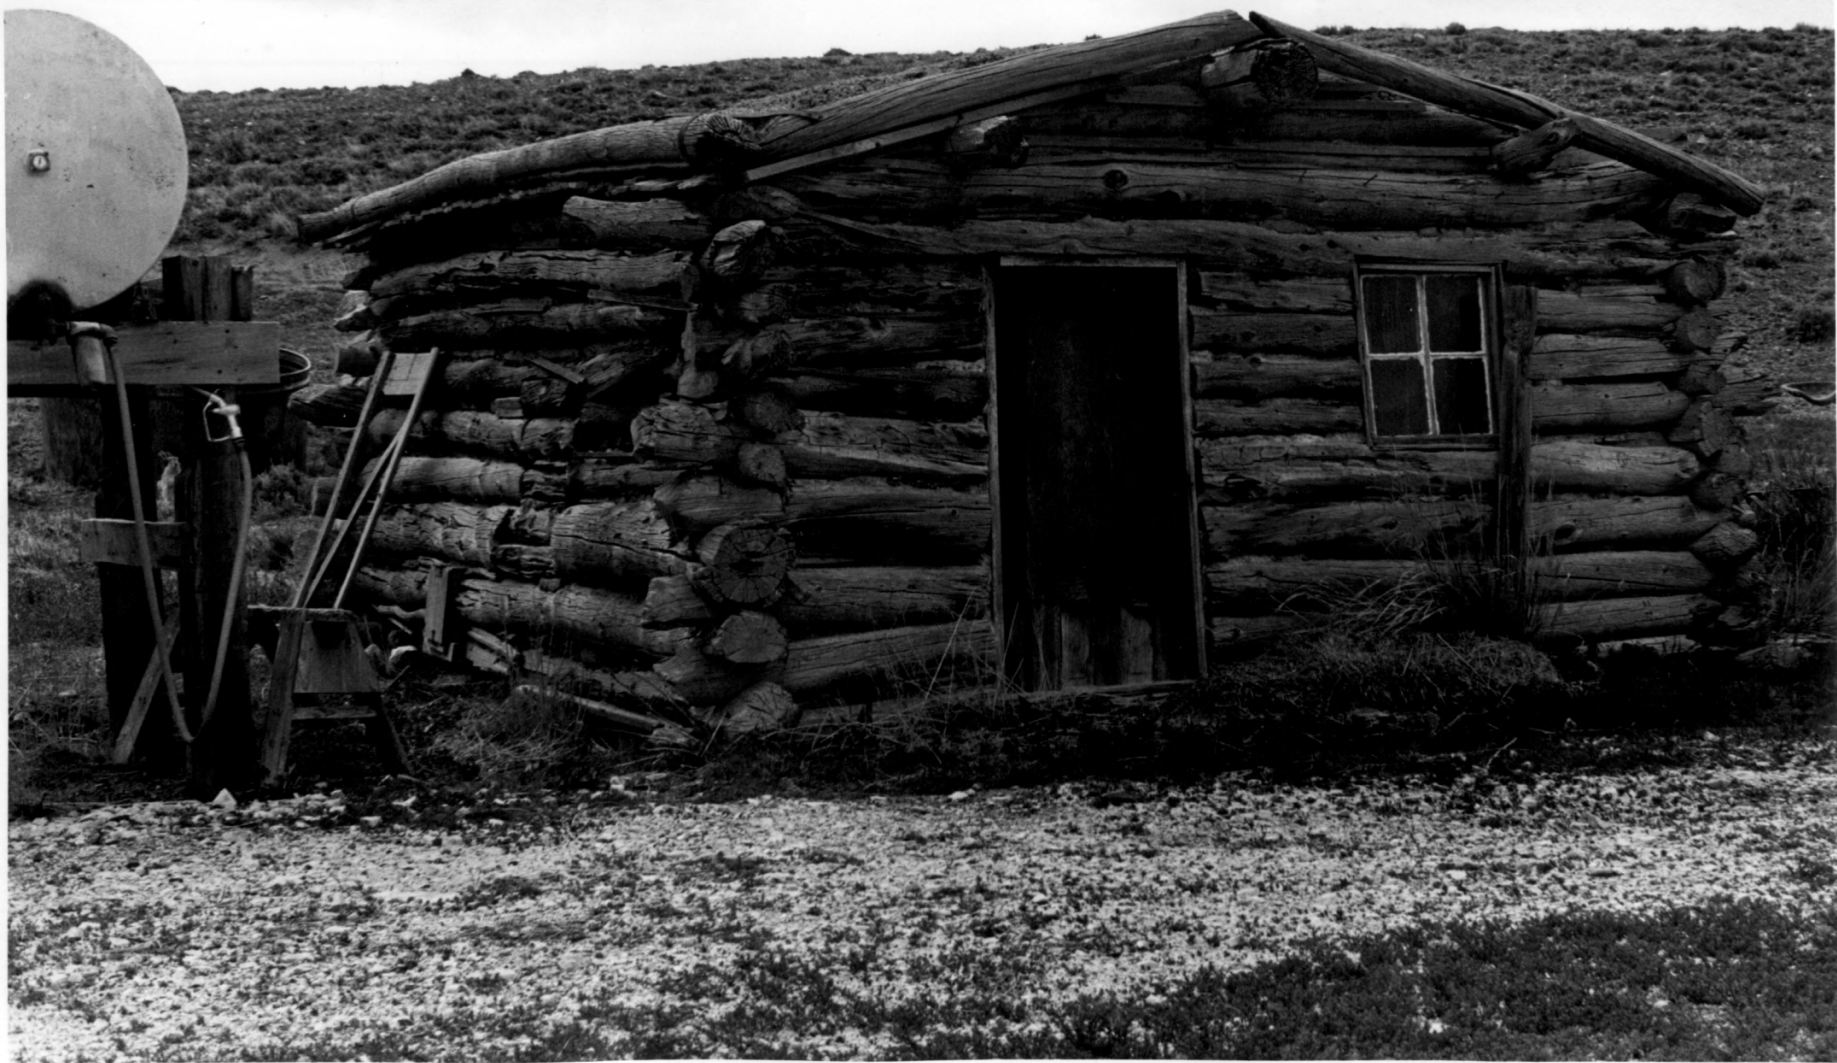

6-14-89

Log Bunk House Bldg #3

Located on the Quien Sabe Ranch, 18 miles
Northeast of Shoshoni, Wyo.

Fremont County

View is North looking at the front (south) and side (west)
of the Bldg.

Photographer: Betty Lou Rosenberg

6-14-89

Log Icehouse: Bldg #4

Located on the Quien Sabe Ranch, 18 miles
Northeast of Shoshoni, Wyo.

Fremont County

View is Northwest looking at the front (East) and side (South)
of the **Ice House**

Photographer: Betty Lou Rosenberg

6. 14. 89

Front + Side of Log Blacksmith Shop, Bldg # 2

Located on the Quien Sabe Ranch, 18 miles
Northeast of Shoshoni, Wyo.

Fremont County

View is South southwest looking at the side (North)
and the Front (East) side of the Bldg.

Photographer: Betty Lou Rosenberg.

6-14-89

Log Ranch House, Bldg #1

Located on the Quien Sabe Ranch, 18 miles Northeast
of Shoshoni Wyo.

Fremont County

View is Southeast looking at the front (North) and the side (West)
of the Ranch house.