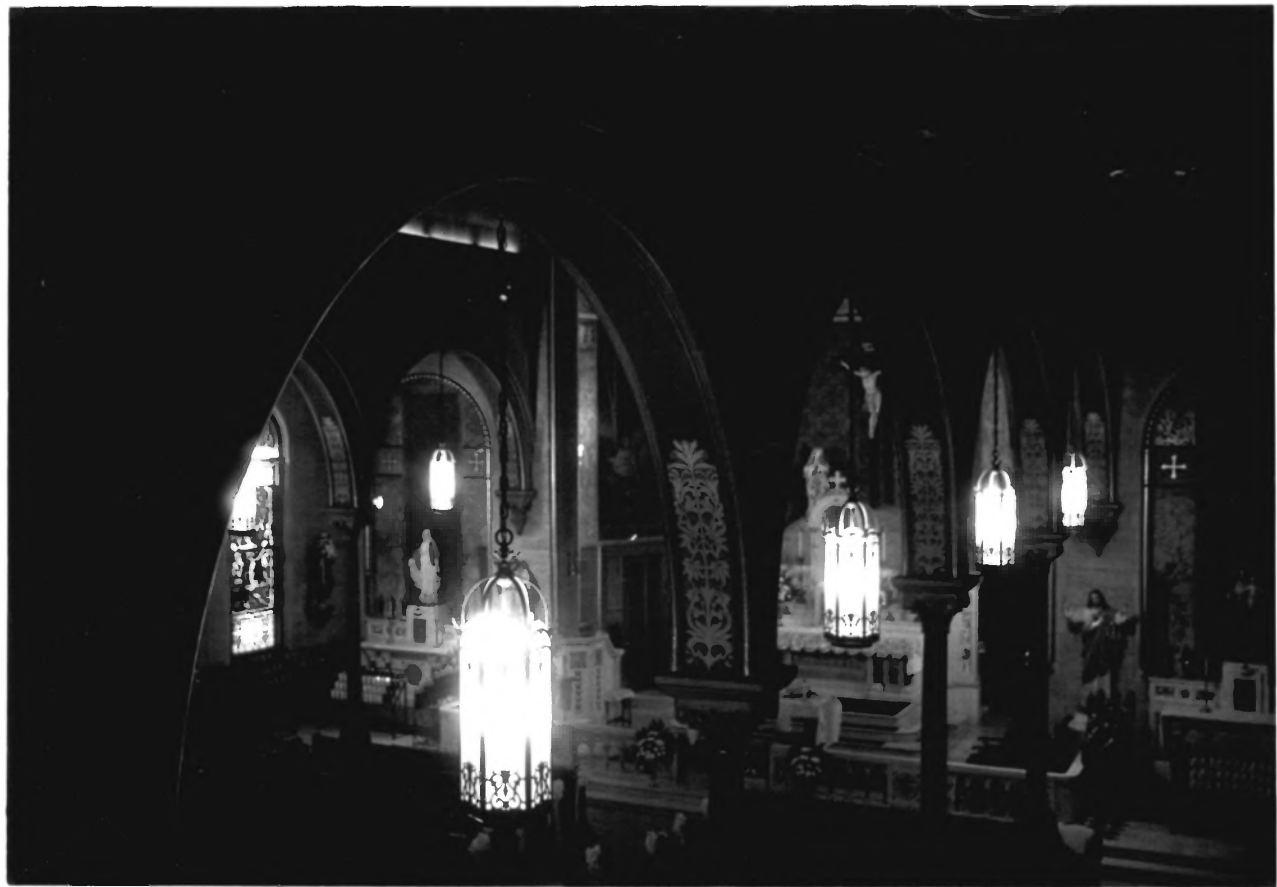

#5 OF 8

ST. LEO'S CHURCH

B-3691

BALTIMORE CITY, MD

MAY 1981

PHOTO BY JEFFREY HONICK

NEG. AT CHAP, 601 CITY HALL, BALT. 21202
NAVE AND APSE FROM LOFT

6 OF 8