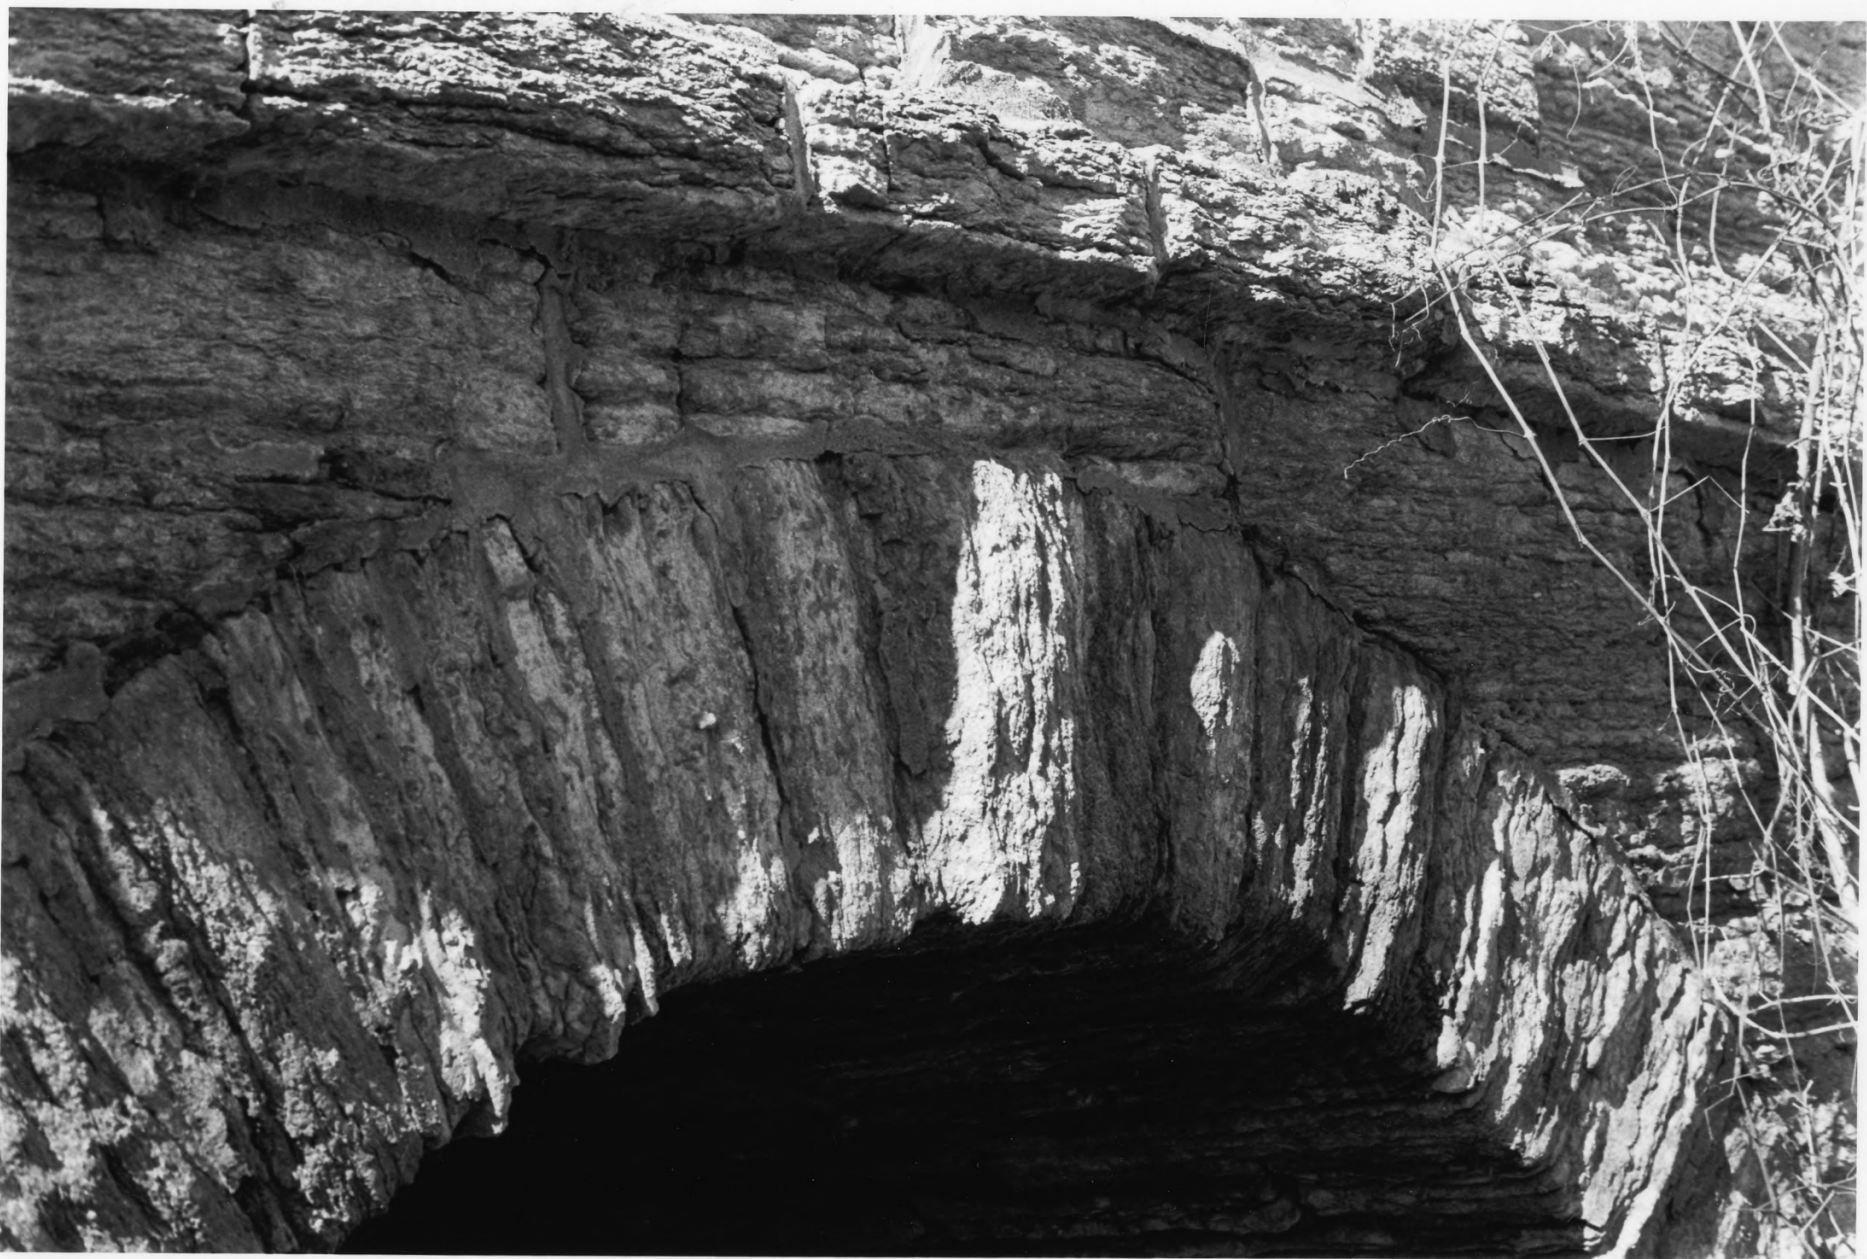

MENDOTA ROAD BRIDGE (NO. 90401)
RAMSEY CO., MN.
PHOTO 09739#7