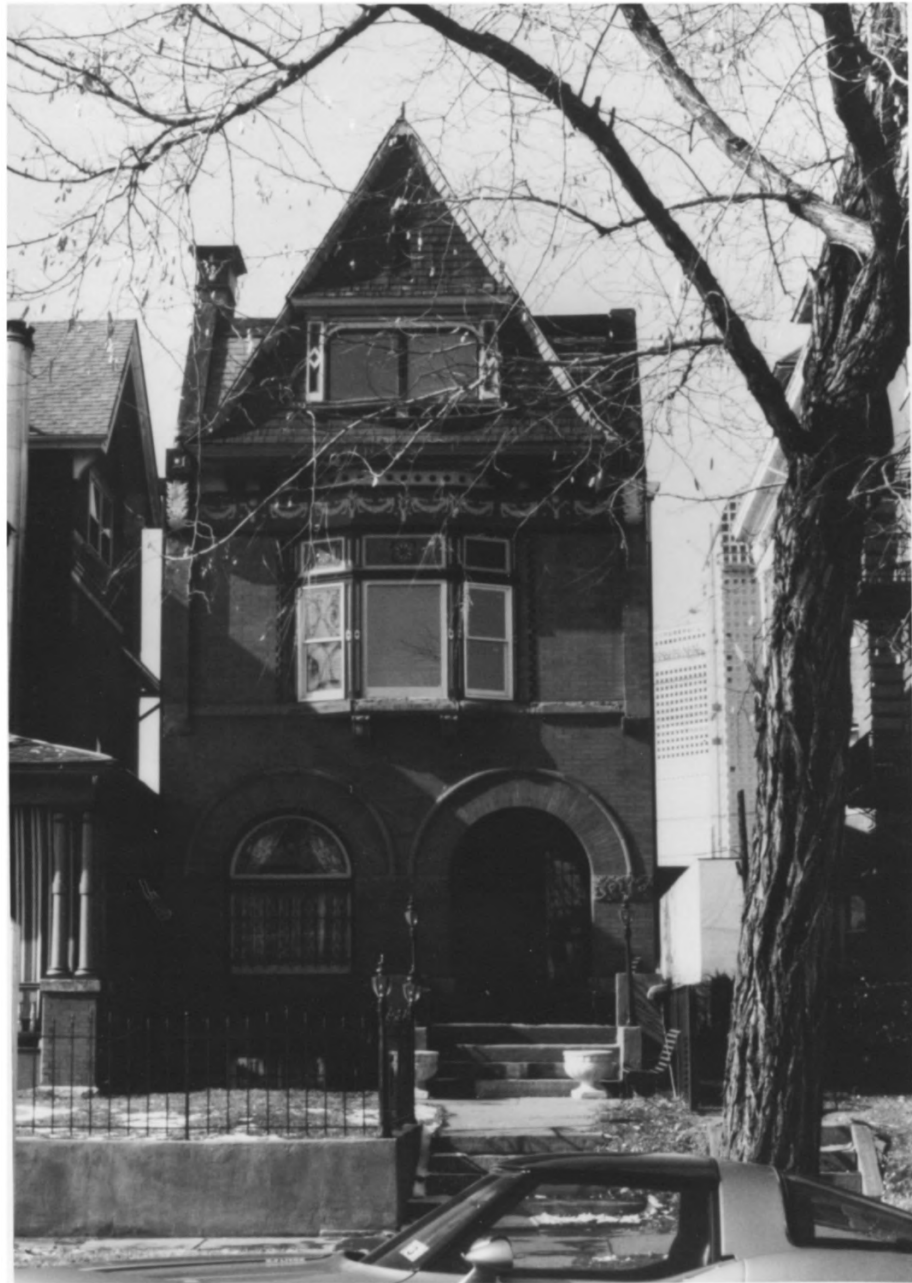

Property Name: Haskell House

Location: Denver, Colorado

Photographer/Date: Sharon Elfenbein/June 1982

Negative: Colorado Preservation Office

Camera Direction: front view-west elevation

Photo No.: 1

Property Name: Haskell House
Location: Denver, Colorado
Photographer/Date: Sharon Elfenbein/June 1982
Negative: Colorado Preservation Office
Camera Direction: front view-west elevation
Photo No.: 2