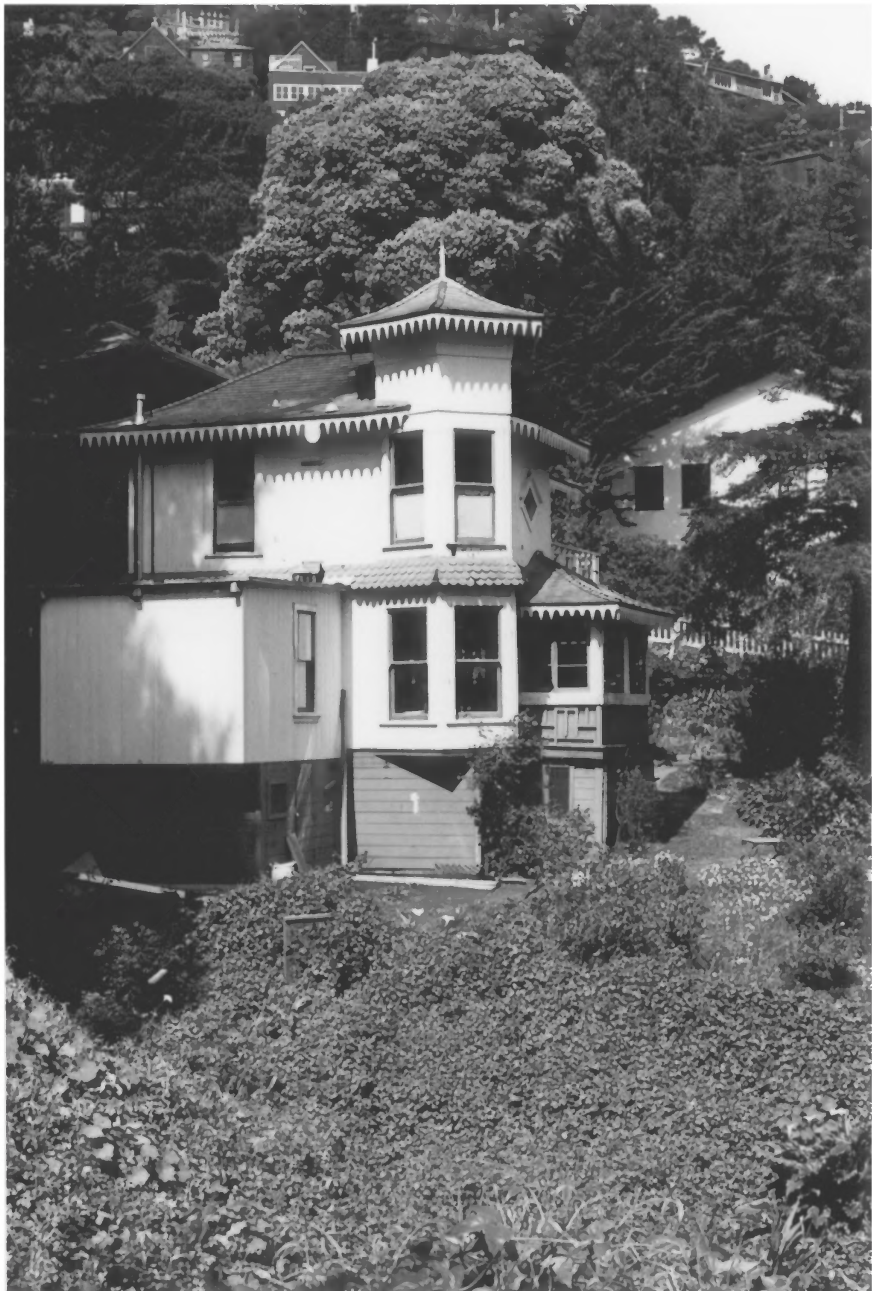

GRISWOLD HOUSE Marin County

639 Main St., Sausalito, Ca. 94965

Patrick Christopher, photographer, 3/84

Negative with Patrick Christopher

Entrance view from Main Street with
garden, north and east (sunny) facades.

Photo 1 of 3

GRISWOLD HOUSE

Marin County

639 Main Street, Sausalito, CA

Photo by Patrick Christopher, 1/85

Negative with Patrick Christopher, 639 Main
Street, Sausalito, CA 94965

Camera looking south showing north side of
building with new roof & 90% new paint.