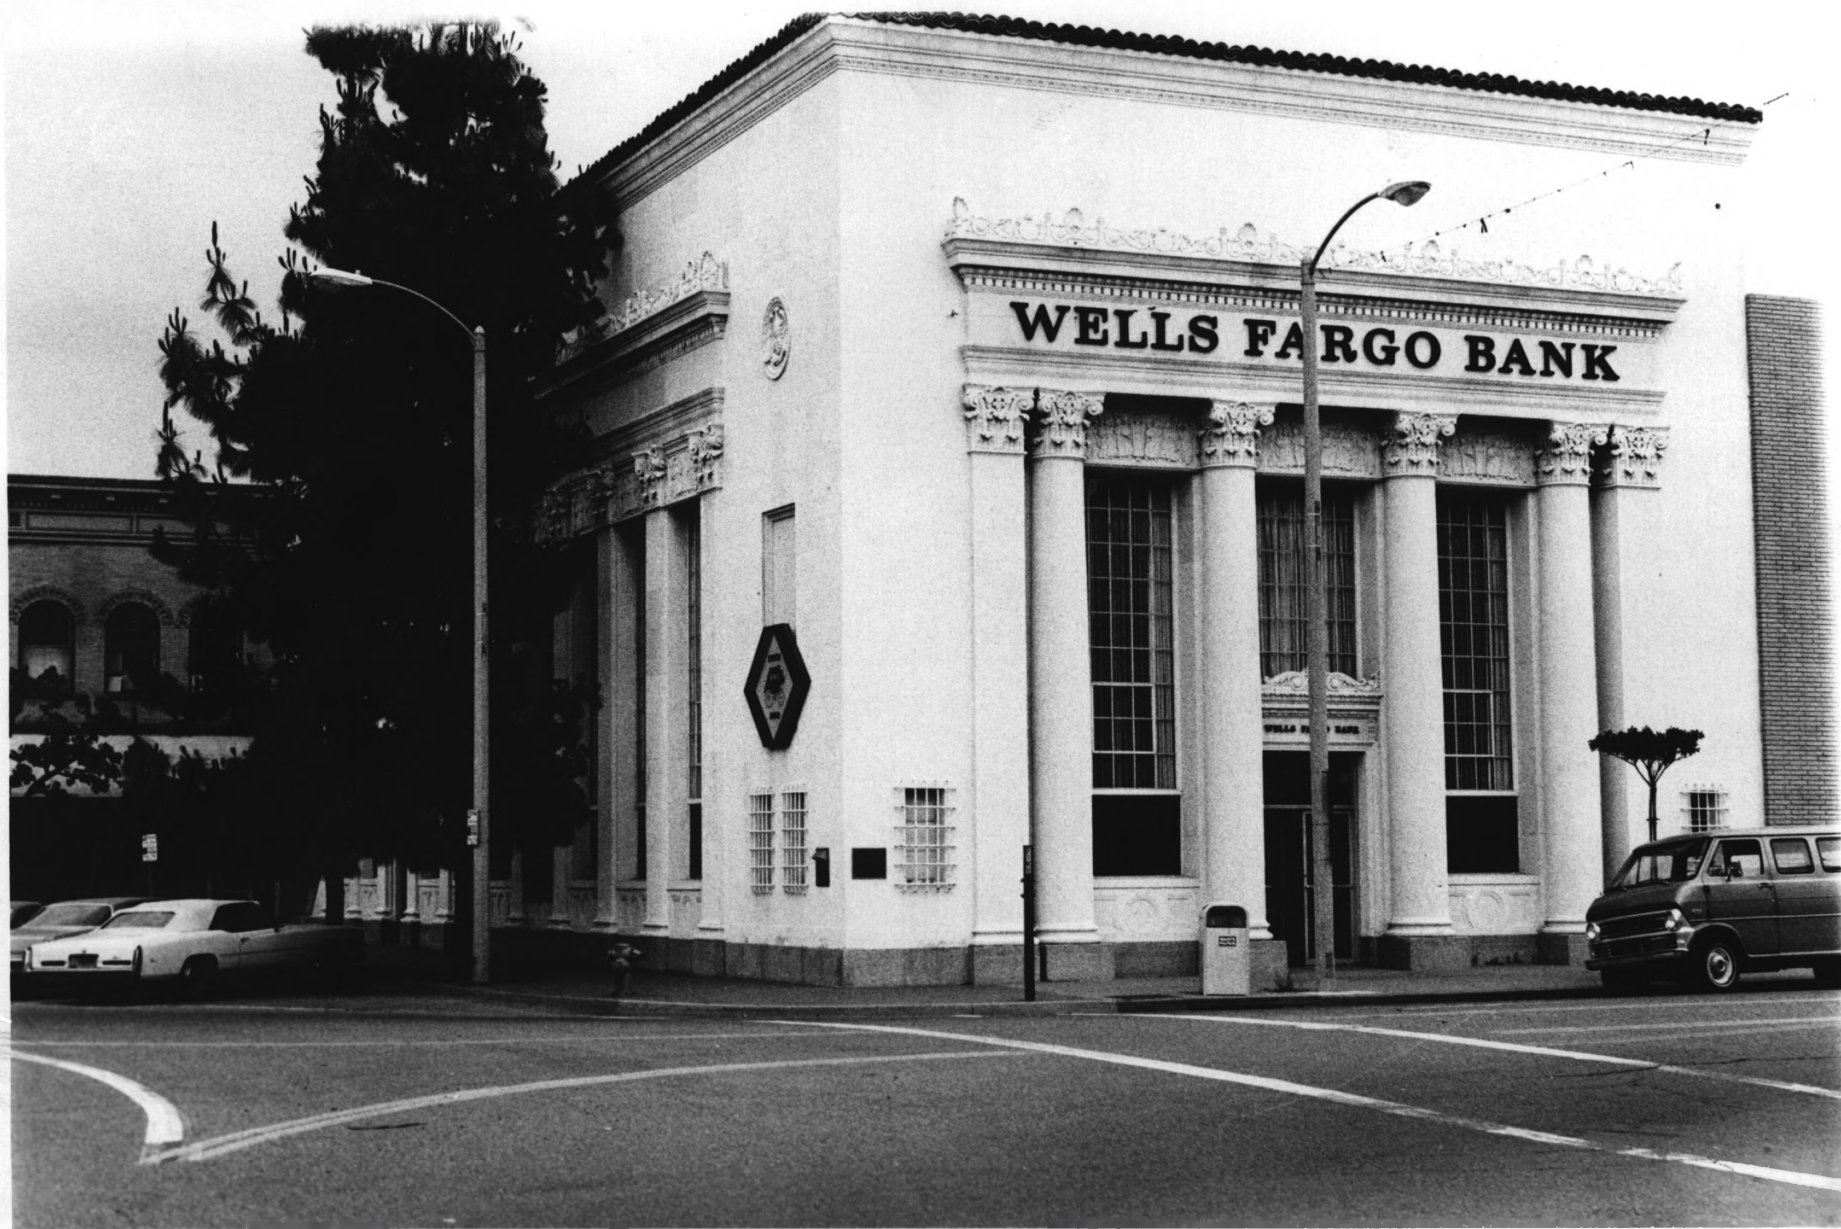

7 2 21

Photo #8 looking northeast at
bldg 19 of the Plaza Historic
District, Orange, Ca., shot by
Frederick W. Buss on May 1, 1980,
neg. located: City of Orange

Planning Division

8 4 21

FEB 17 1982

S n Glessell 28-35