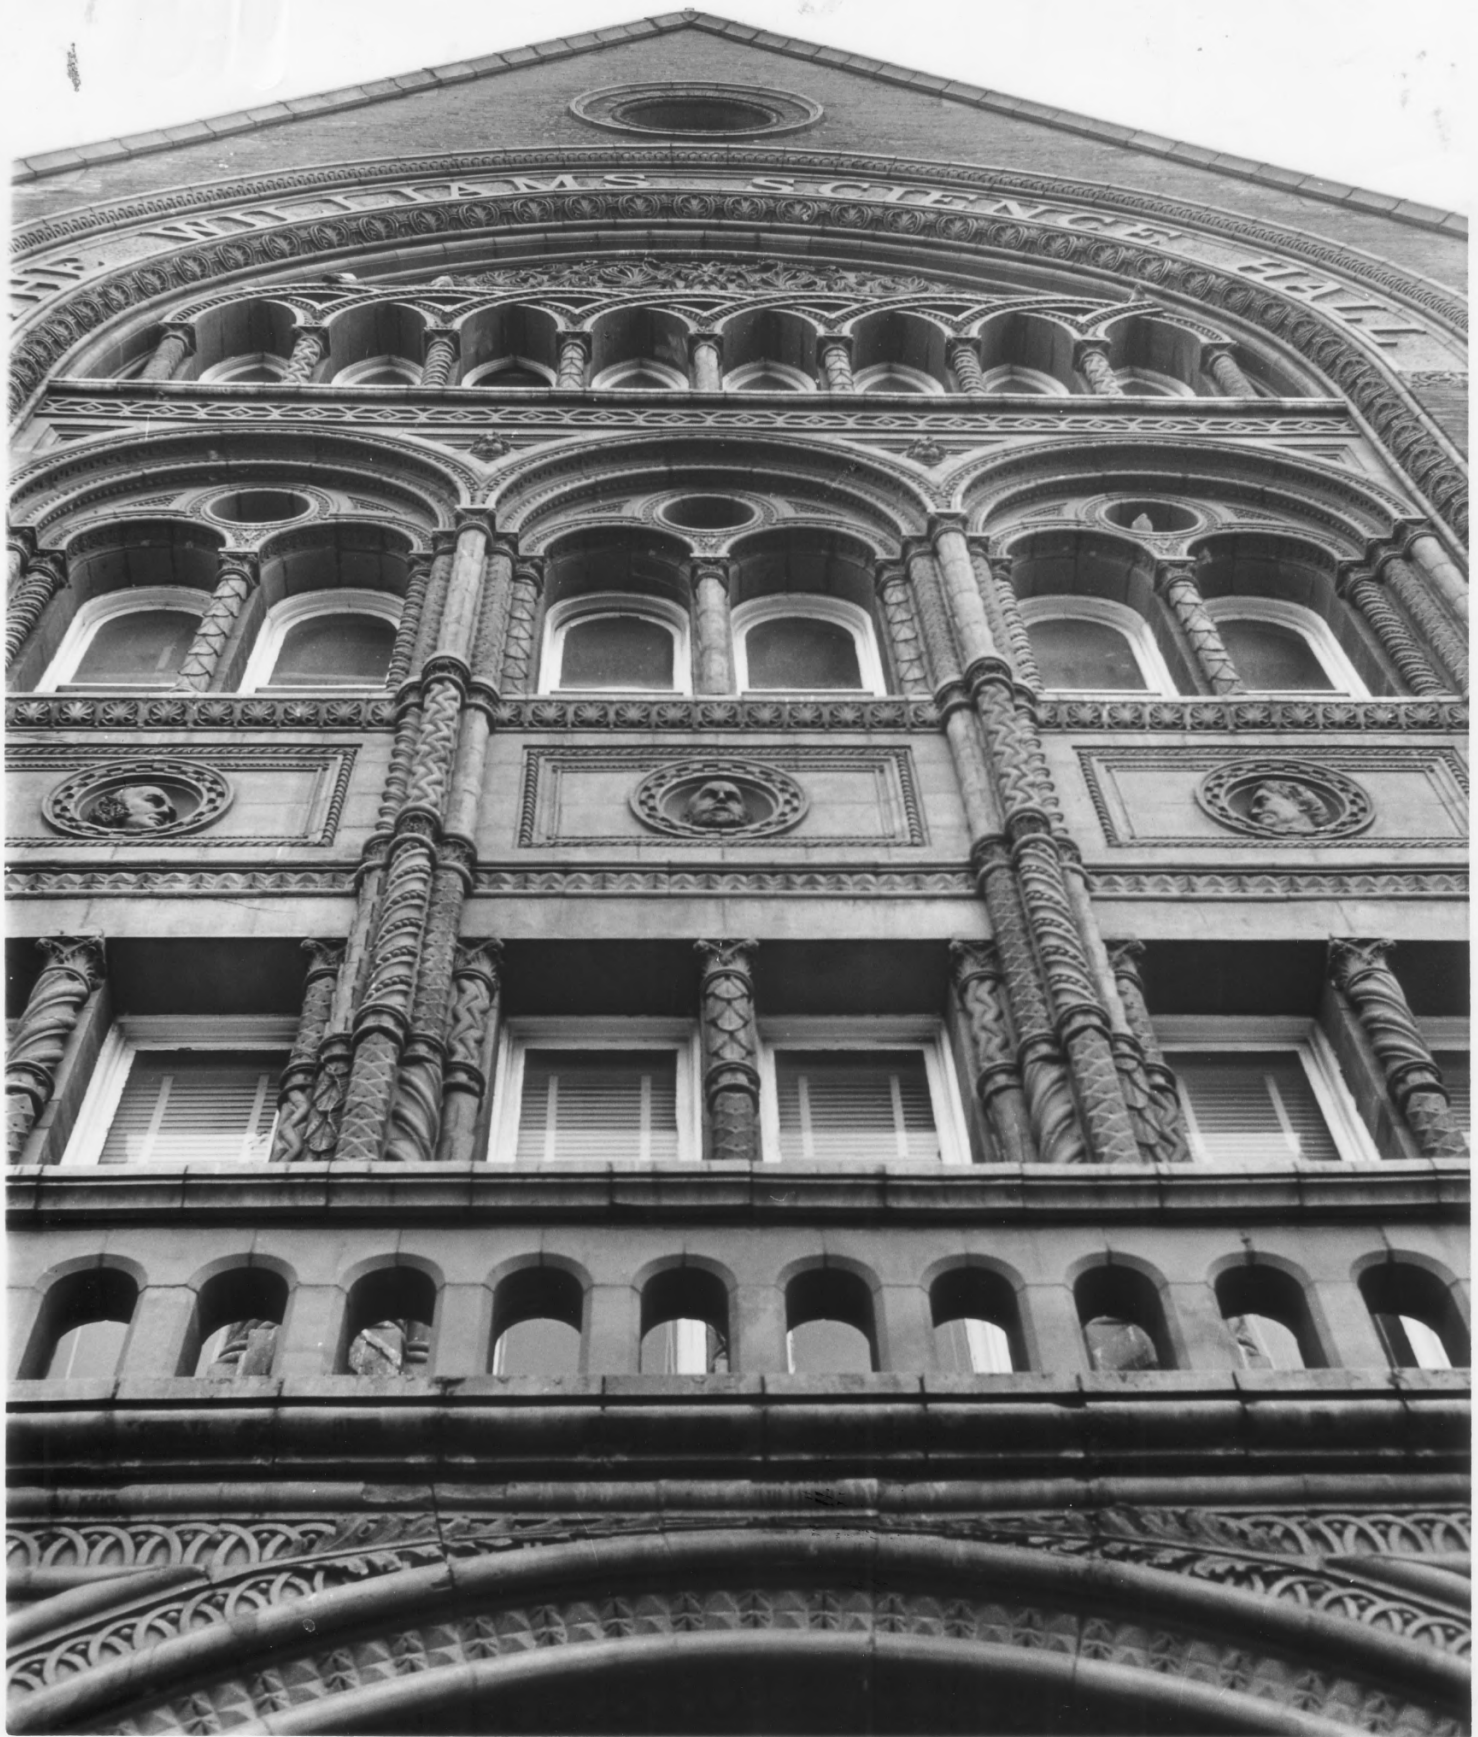

UNIVERSITY PHOTO SERVICE  
UNIVERSITY OF VERMONT  
BURLINGTON, VERMONT 05401

78-19-1

VERMONT, DIVISION OF HISTORIC SITES	
COUNTY	Chittenden TOWN Burlington
SUBJECT	University Green Historic Site
DATE	1973 FILE #
CREDIT	
VIEW	Bittersweet, looking out