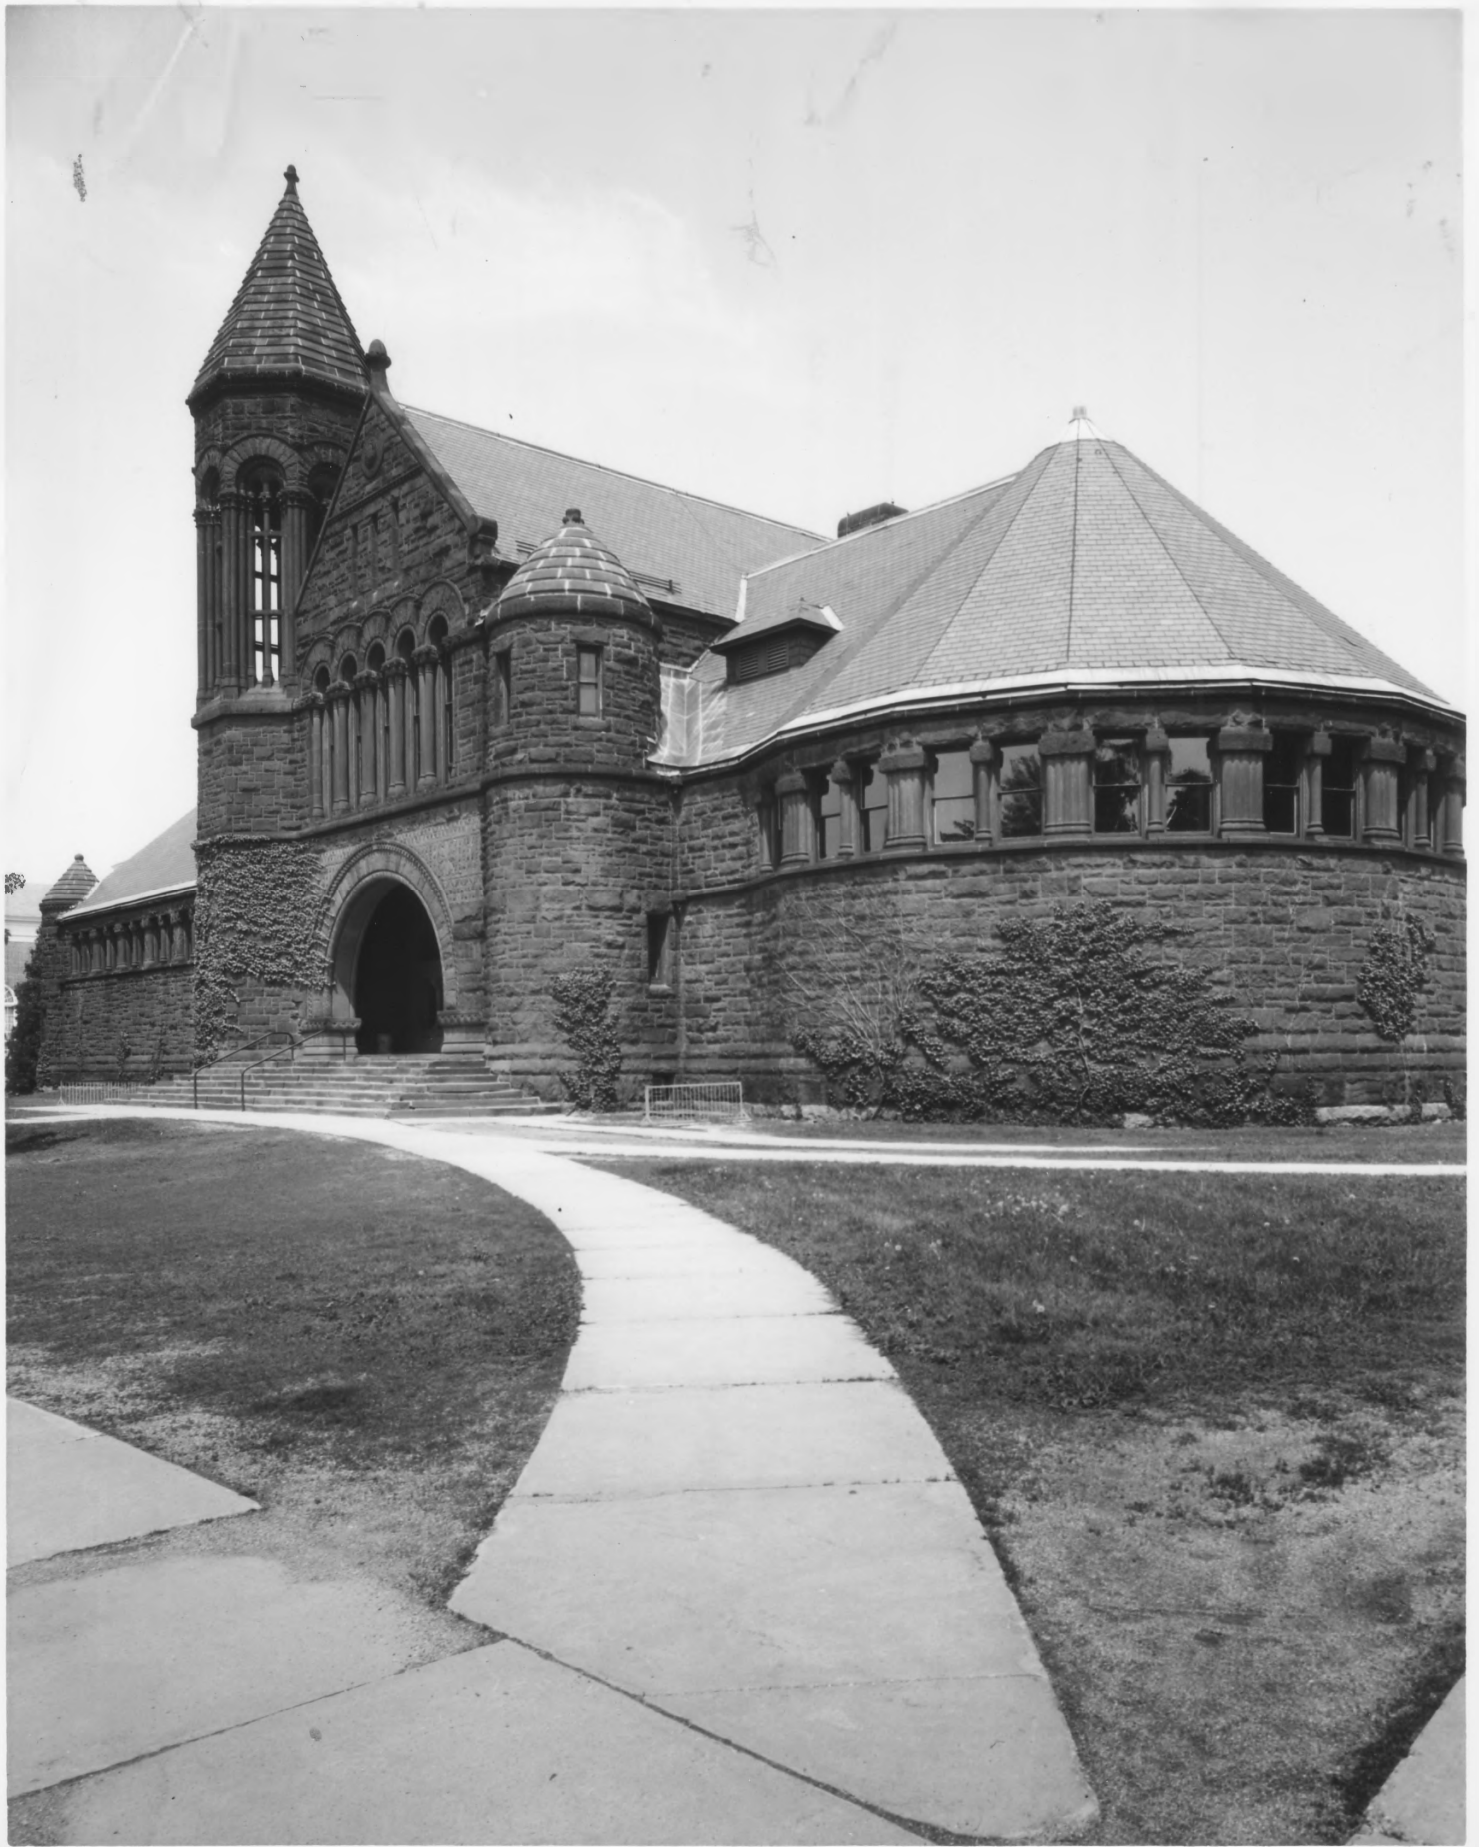

Religion Building (481 Main St.)  
479 Main Street looking S

UNIVERSITY PHOTO SERVICE  
UNIVERSITY OF VERMONT  
BURLINGTON, VERMONT 05401

1-1001-4 V

VERMONT DIVISION OF HISTORIC SITES	
COUNTY <i>Chittenden</i>	TOWN <i>Burlington</i>
SUBJECT <i>University Green Historic District</i>	
DATE <i>1973</i>	FILE #
CREDIT	
VIEW <i>Old Mill looking E</i>	