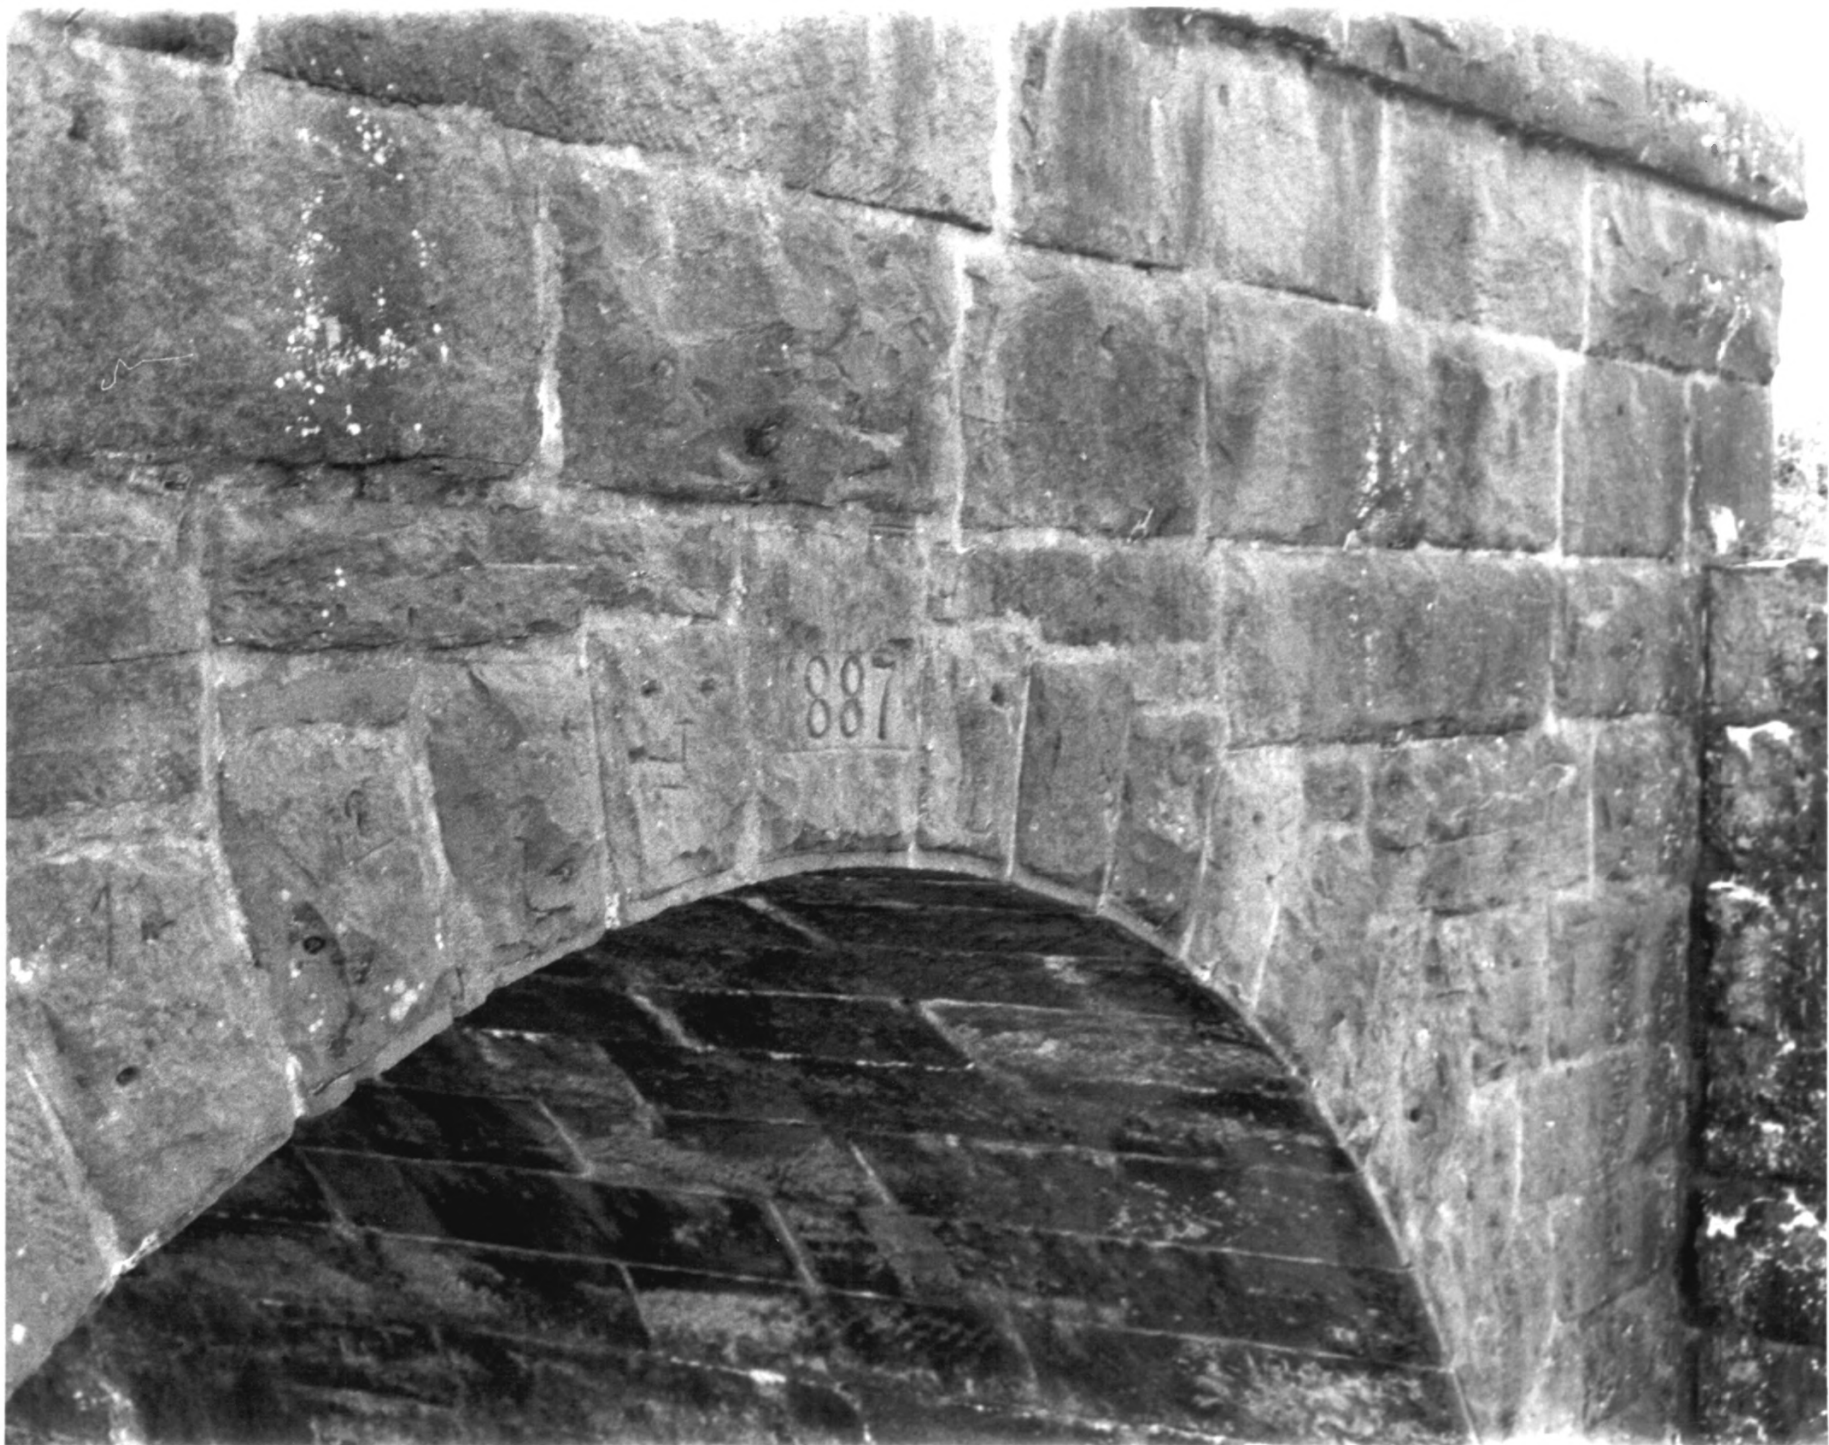

River Road Stone Arch RR Bridge
Colchester, CT

HRC Photo, 1/86

Negative filed with Conn.

Hist. Comm., Hartford

South elevation, view north

JUL 3 1986

1

River Road Stone Arch RR Bridge
Colchester, CT

HRC Photo, 1/86

Negative filed with Conn.
Hist. Comm., Hartford

View NW at track level

JUL 3 1986 # 2

River Road Stone Arch RR Bridge
Colchester, CT

HRC Photo, 1/86

Negative filed with Conn.

Hist. Comm., Hartford

Arch, showing dated keystone
view north

JUL 3 1986 # 3

River Road Stone Arch RR Bridge
Colchester, CT

HRC Photo, 1/86
Negative filed with Conn.
Hist. Comm., Hartford

Arch, showing numbered ring stone
view north