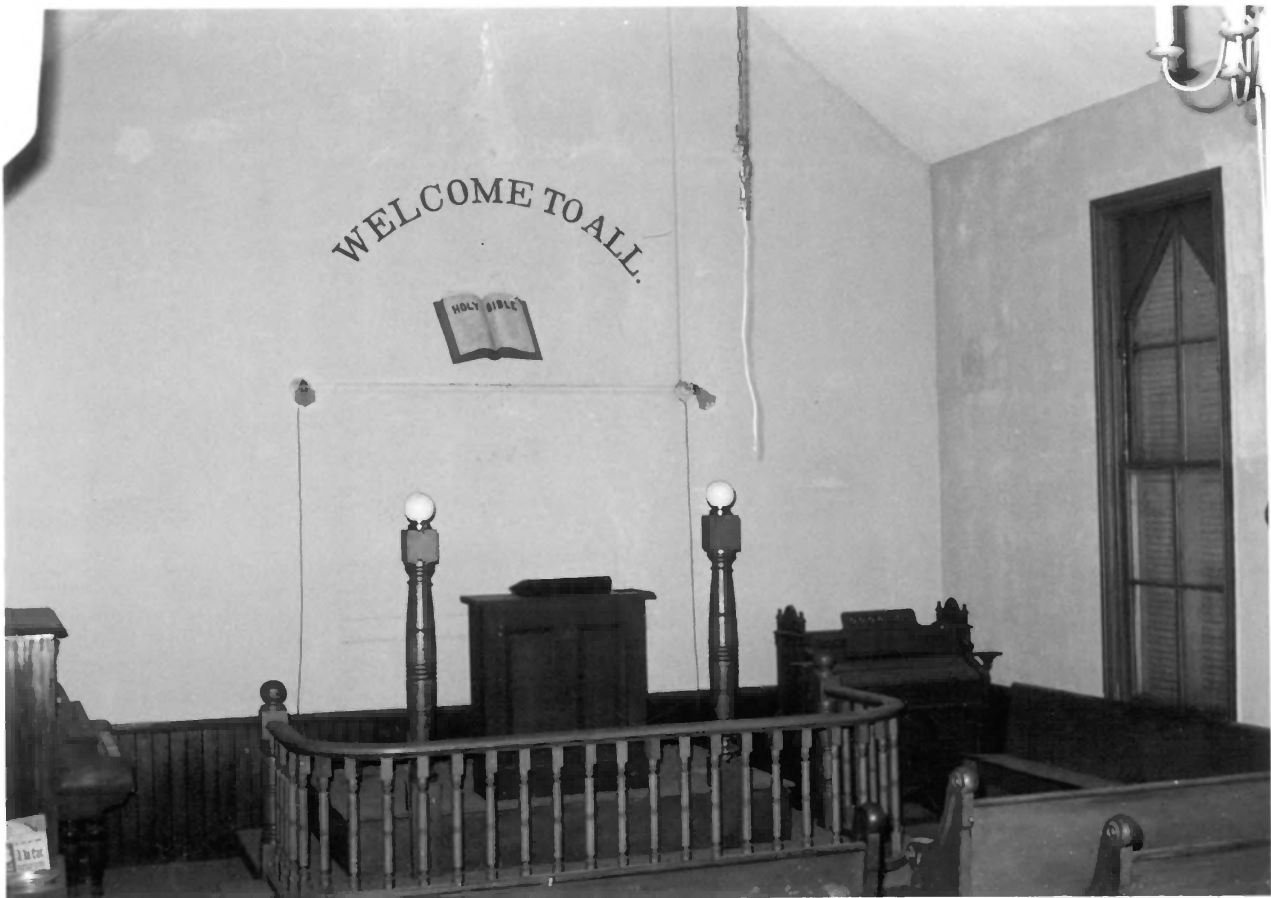

Ruxton, Baltimore County, Maryland

1 April 1981

Photo: Ronald L. Andrews.

Maryland Historical Trust, Annapolis, MD

SE elevation of church

3/8

FEB 8 1982

WELCOME TO ALL.