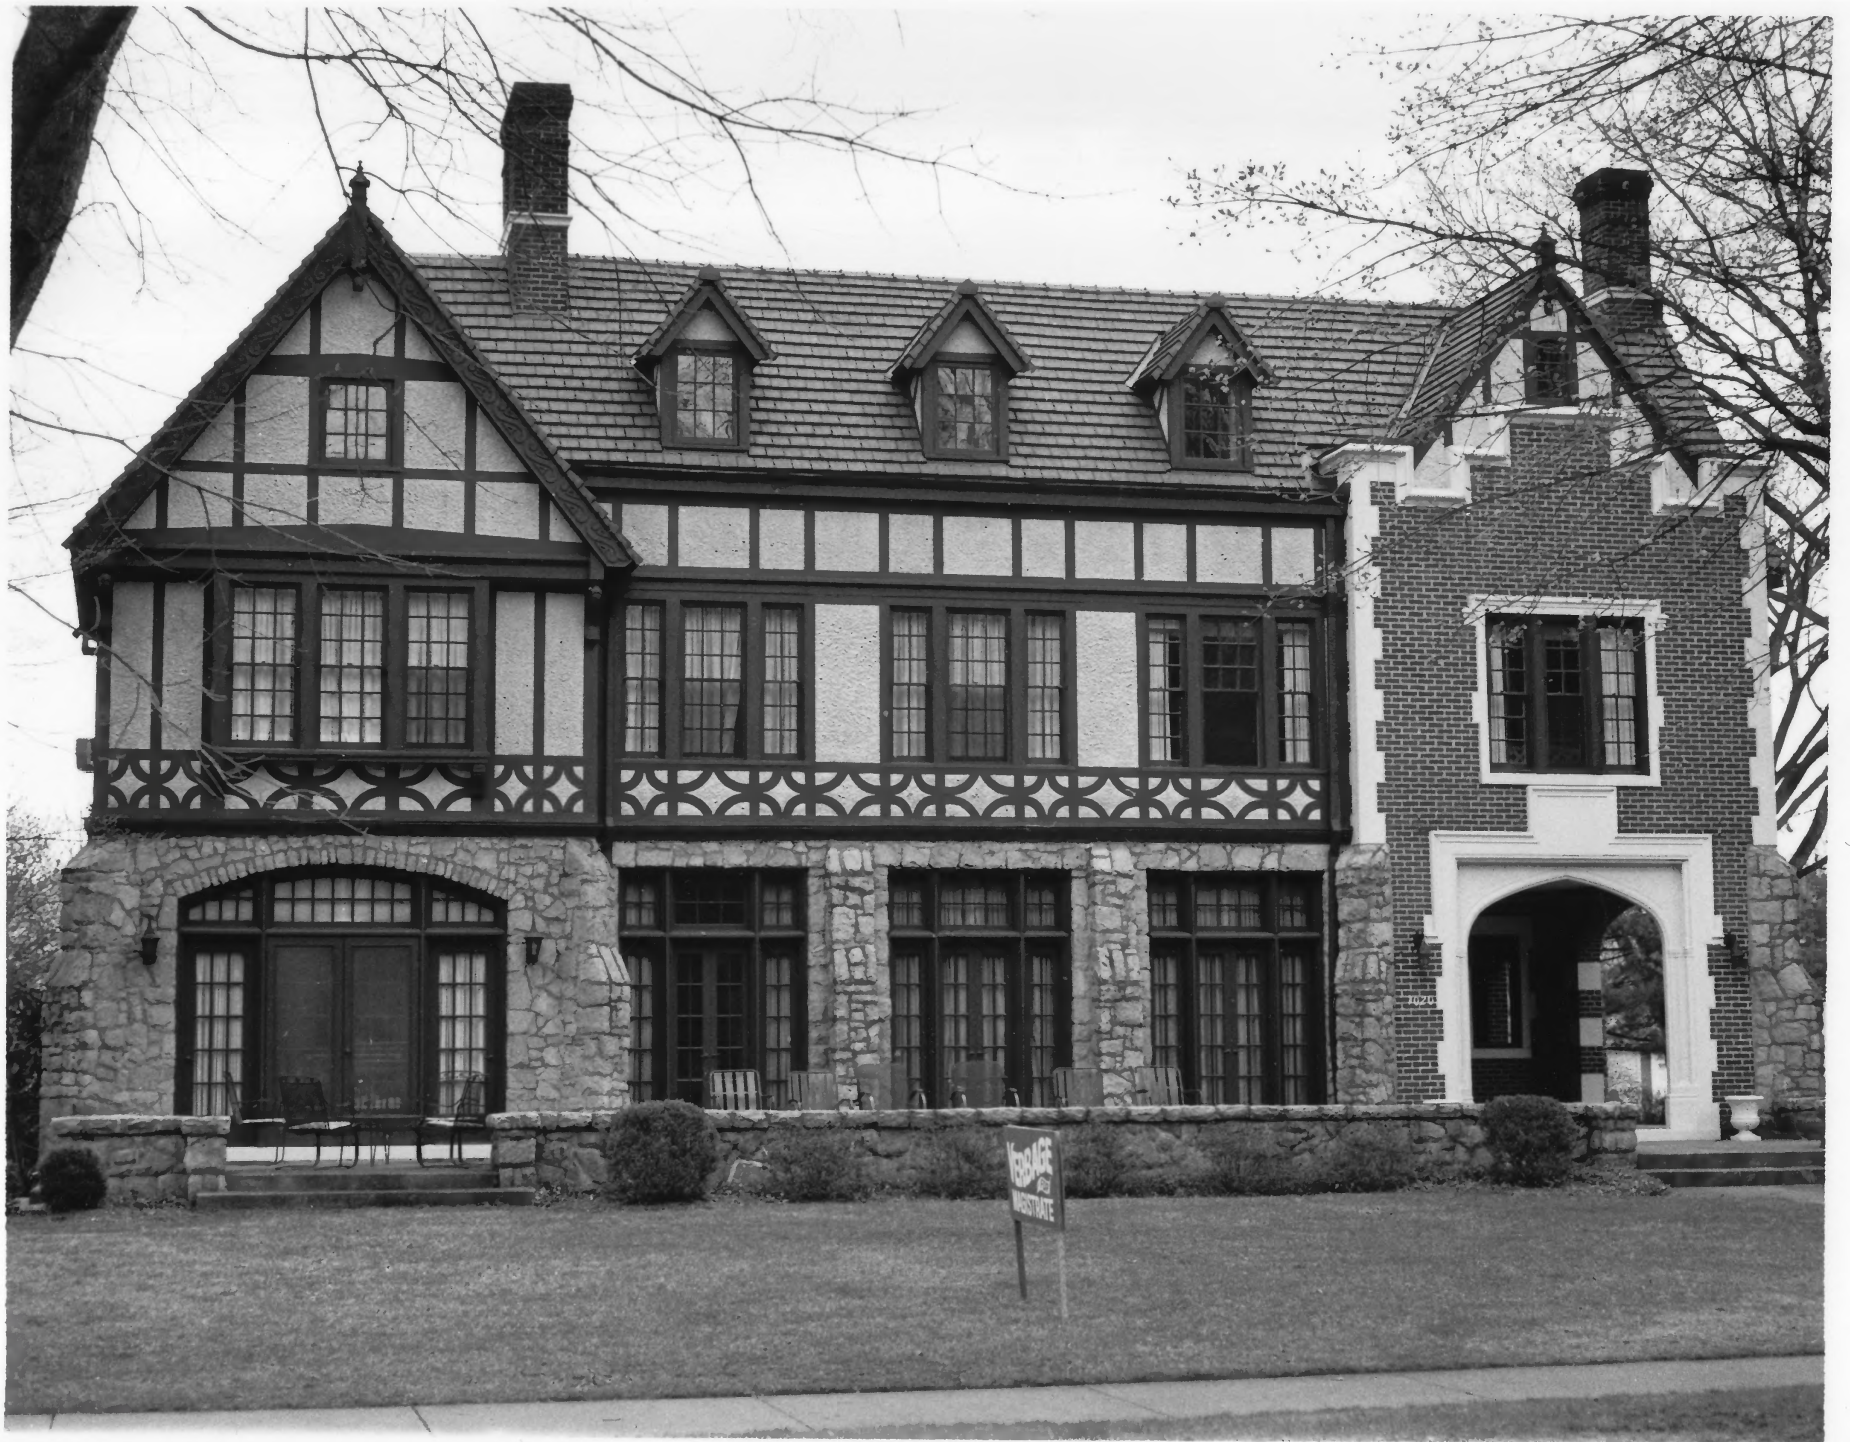

# 28 IN NOMINATION

" " "  
HONEYSUCKLE HILL  
1511 MCCOY ROAD  
RITTER PARK HISTORIC DISTRICT  
HUNTINGTON, CABELL CO., W.VA.  
BY: BETH HAGER  
PHOTO 4 OF 9  
Sept. 1990

# 49 IN NOMINATION

CAMMACK HOUSE

1020 THIRTEENTH AVE.

RITTER PARK HISTORIC DISTRICT  
HUNTINGTON, CABELL CO., W.VA.

By: BETH HAGER

PHOTO 5 OF 9 Sept., 1990