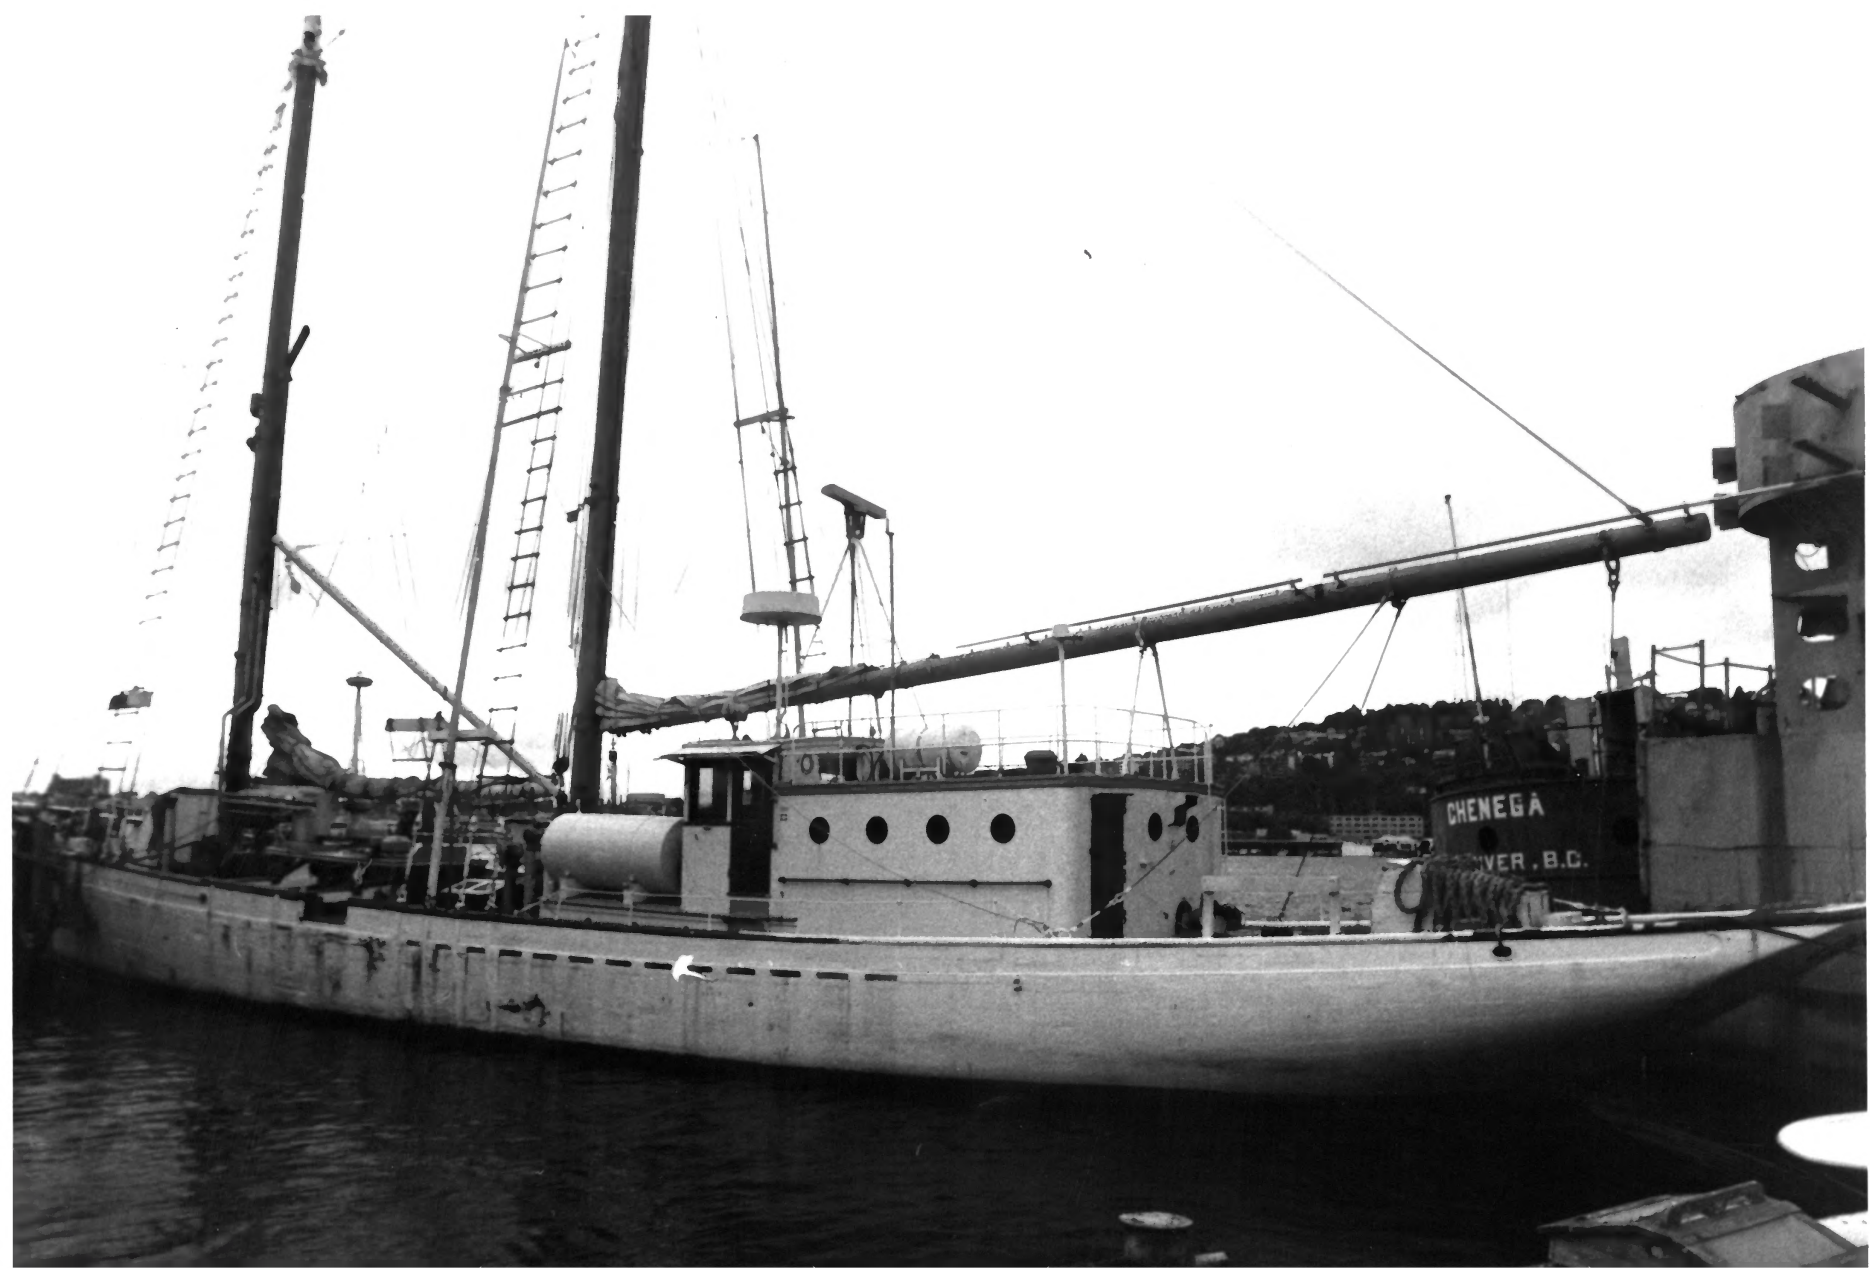

Schooner CALIFORNIA

Seattle, Washington

Photographer: Roseanne Kimlinger

June 28, 1981

Neg: 239-39 E. Seattle, 98112

View: Port quarter-view south

Lake Union

1 of 2

Schooner CALIFORNIA

Seattle, Washington

Photographer: Roseanne Kimlinger

June 28, 1981

Neg: 239-39 E. Seattle 98112

View: $\frac{3}{4}$ view-port side

view SW Lake Union

20A2