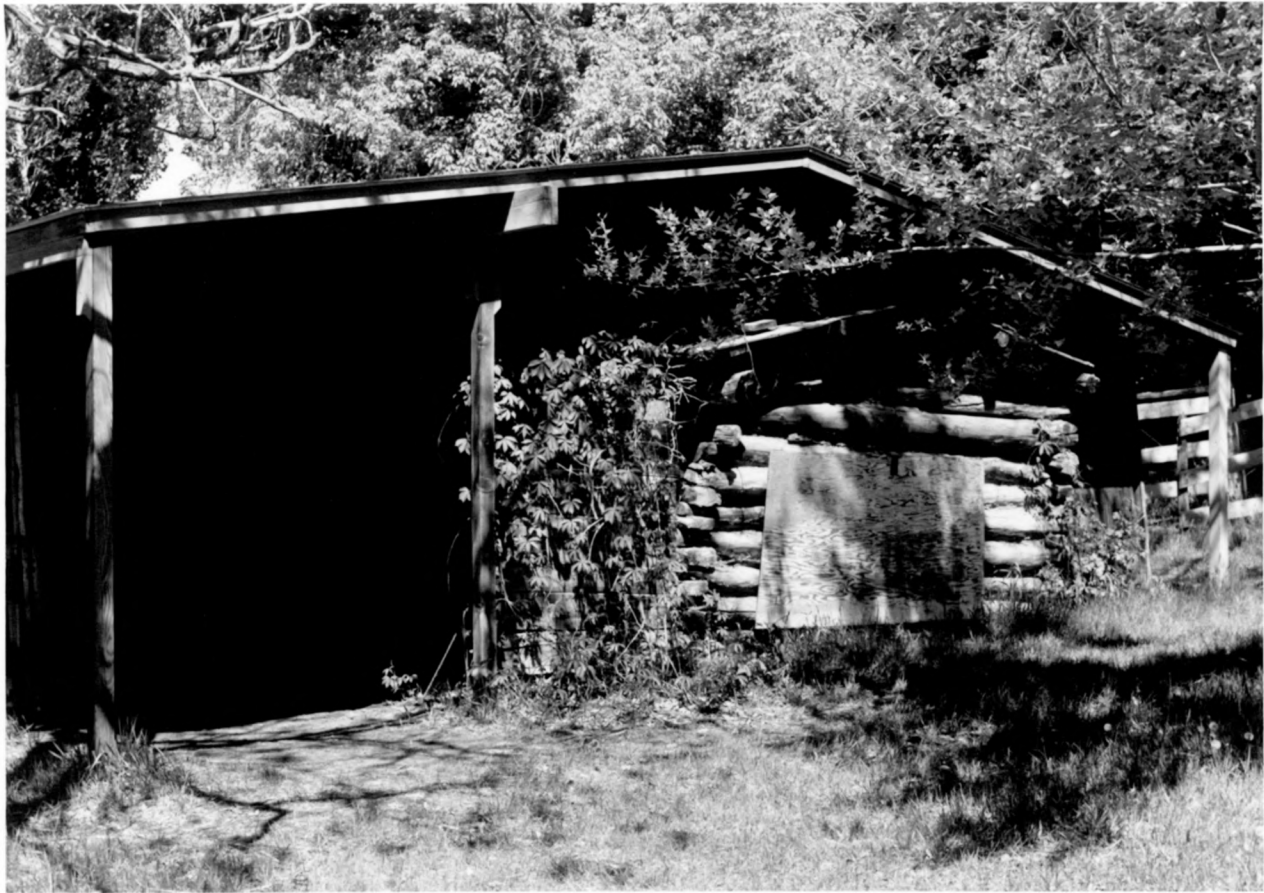

VIEW: North

NAME: J.B. Morris Cabin

LOCATION: Dinosaur National Monument,
Colorado

DATE: May 1985

LOCATION OF NEGATIVE: Rocky Mountain
Regional Office, National Park Service,
Denver, Colorado

PHOTOGRAPHER: S. Mehls