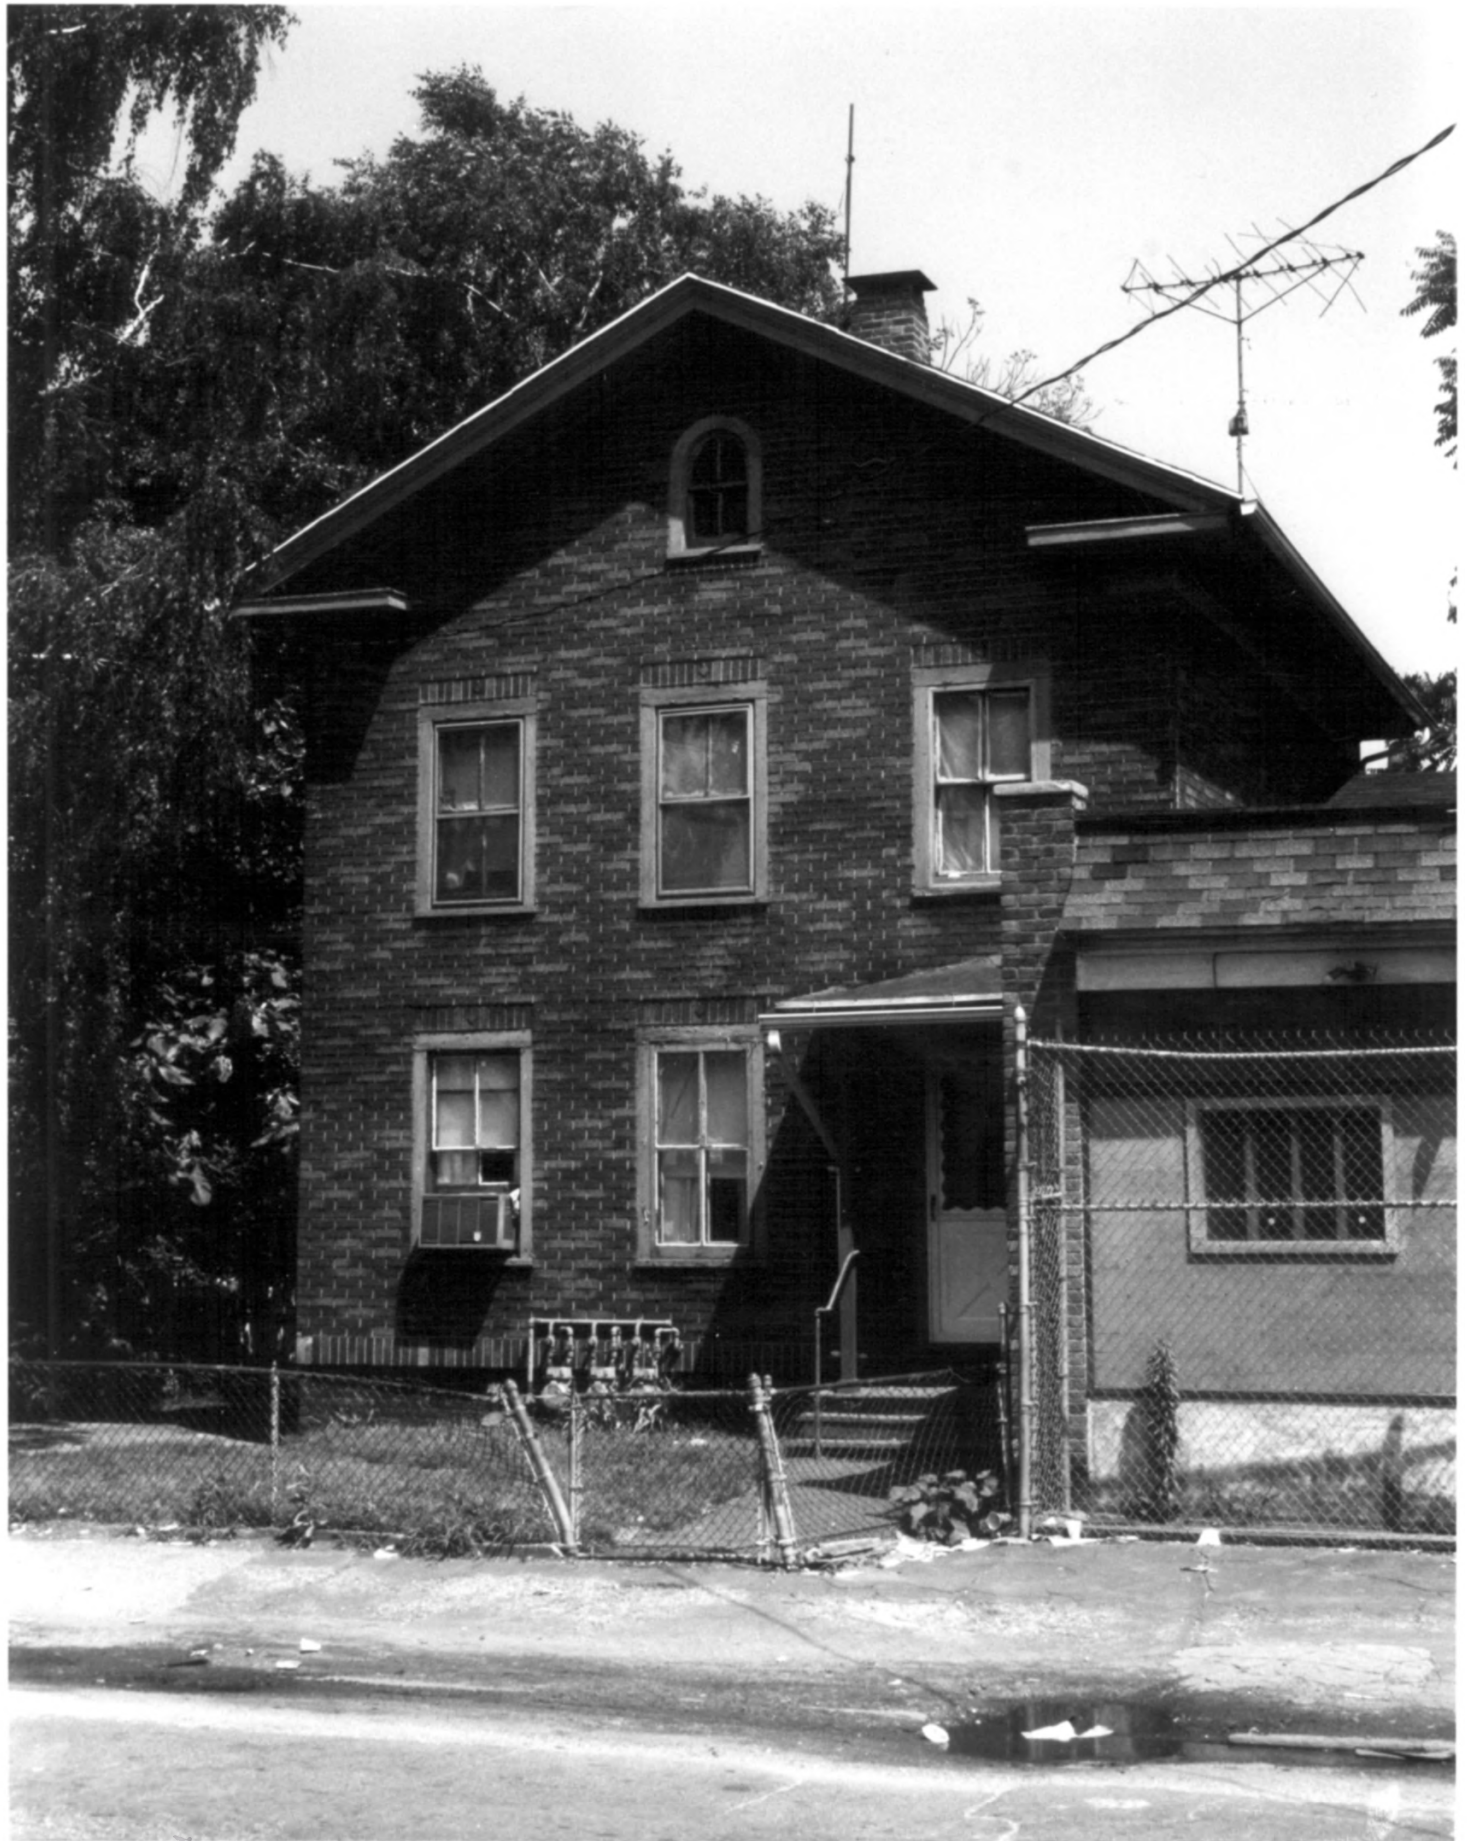

PHOTOGRAPH 1

Deacon's Point Historic District

Bridgeport (Fairfield Co.), Connecticut

EAST SIDE OF SEAVIEW AVENUE LOOKING

NORTH FROM #1422-8

C. Brilvitch photograph

February 1992

Negative on file CHC

DEACON

PHOTOGRAPH 2

Deacon's Point Historic District

Bridgeport (Fairfield Co.), Connecticut

GEORGE ZINK JR. HOUSE

1422-8 Seaview Avenue

C. Brilvitch photograph

June 1991

Negative on file CHC

PHOTOGRAPH 3

Deacon's Point Historic District

Bridgeport (Fairfield Co.), Connecticut

ELDRIDGE PADDOCK HOUSE

i436-8 Seaview Avenue

C. Brilvitch photograph

June 1991