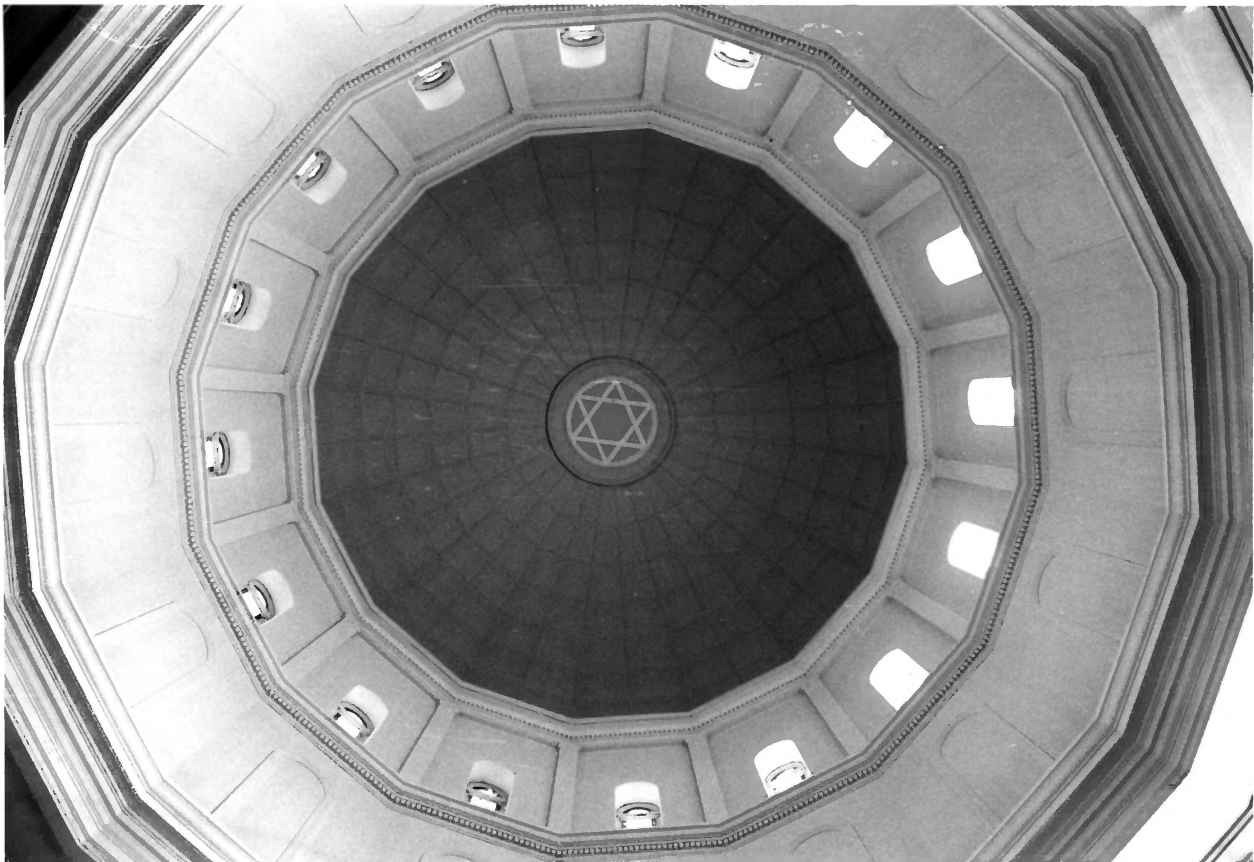

B-4501

~~SAARPI~~ TRILLOA SYNAGOGUE

BALTIMORE (CITY) MARYLAND

FRED B. SHOKEN

FEBRUARY 20, 1994

NEG AT:
MARYLAND HISTORICAL TRUST

INTERIOR - ROTUNDA OF DOME

10/17