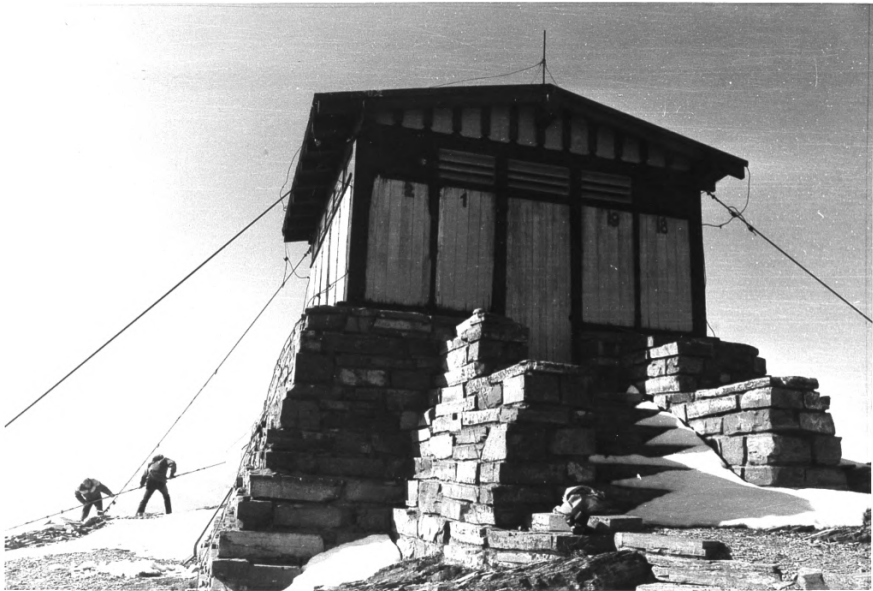

NAME: Swifcurrent Lookout  
LOCATION: Glacier National Park, MT  
PHOTOGRAPHER: Glacier National Park  
DATE OF PHOTOGRAPH: 1982  
LOCATION OF NEGATIVE: Rocky Mountain  
Regional Office, National Park  
Service, Denver, CO  
PHOTO NUMBER: 1

NAME: Swiftcurrent Lookout *MAA*  
LOCATION: Glacier National Park, MT  
PHOTOGRAPHER: Glacier National Park  
DATE OF PHOTOGRAPH: 1982  
LOCATION OF NEGATIVE: Rocky Mountain  
Regional Office, National Park  
Service, Denver, CO  
PHOTO NUMBER: 2