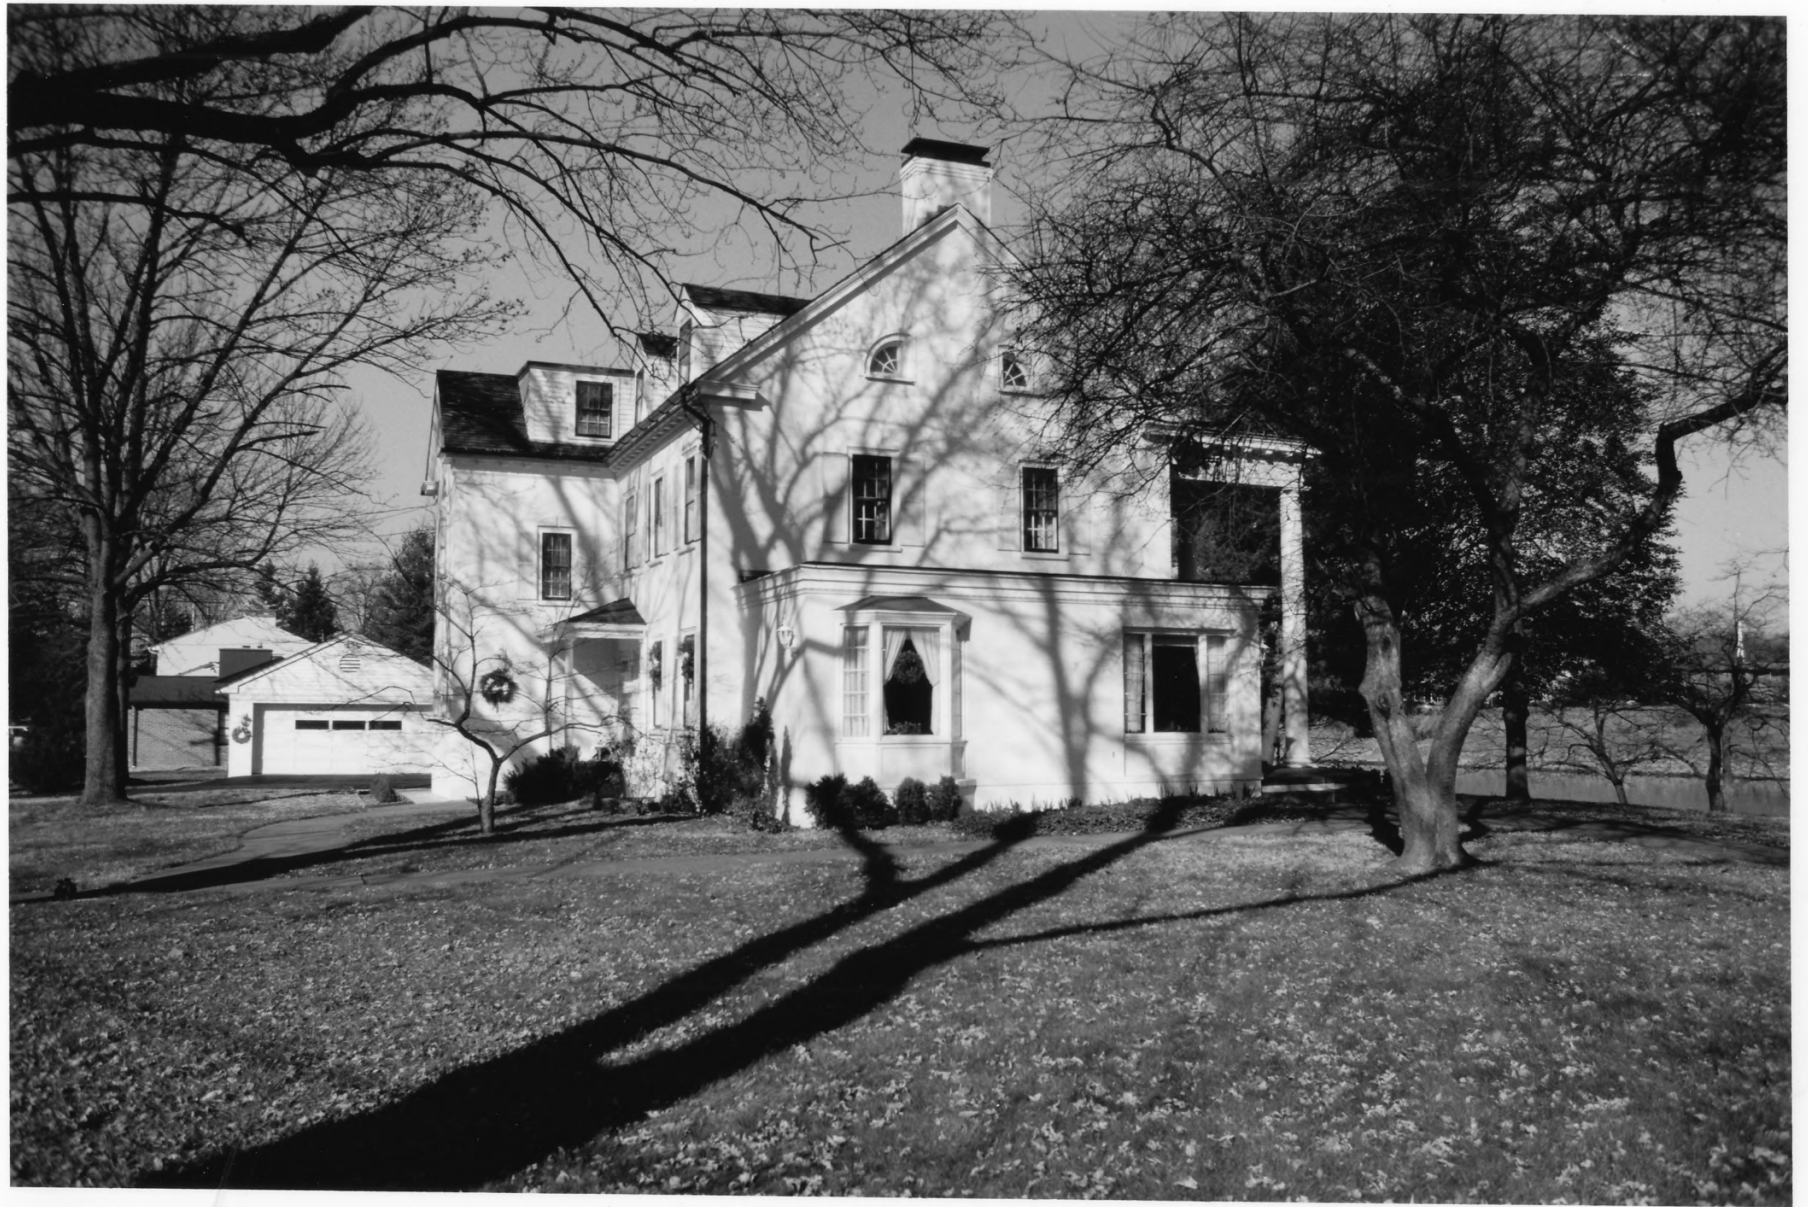

YOUNG-NOYES HOUSE
2122 KANAWHA AVE,
CHARLESTON, KANAWHA CO., W.VA.

BY: RODNEY COLLINS

1/1991

FRONT (N.) ELEV.

LOOKING S.W.

PHOTO 1 OF 6

YOUNG - NOYES HOUSE

2122 KANAWHA AVE

CHARLESTON, KANAWHA CO., W.V.

By: RODNEY S. COLLINS

PORTRICO DETAIL

1/1991

PHOTO 2 OF 6

YOUNG - NOYES HOUSE
2122 KANAWHA AVE.
CHARLESTON, KANAWHA CO., W.V.
BY: RODNEY COLLINS, 1/1991

SIDE (E.) ELEV.
LOOKING W.

PHOTO 3 OF 6

YOUNG-NOYES HOUSE
2122 KANAWHA AVE.
CHARLESTON, W.V.

By: RODNEY S. COLLINS

SIDE (W.) elev.

1/1991

Photo 4 of 6

YOUNG-NOYES HOUSE
2122 KANAWHA AVE,
CHARLESTON, W.V.

By : RODNEY COLLINS 1-91

VIEW OF W.V. CAPITOL FROM
LIVING ROOM

LOOKING E

PHOTO 5 OF 6

YOUNG - NOYES HOUSE
2122 KANAWHA AVE,
CHARLESTON, W.V.

By: RODNEY COLLINS

LIVING ROOM DETAIL 1/1991

PHOTO 6 OFF