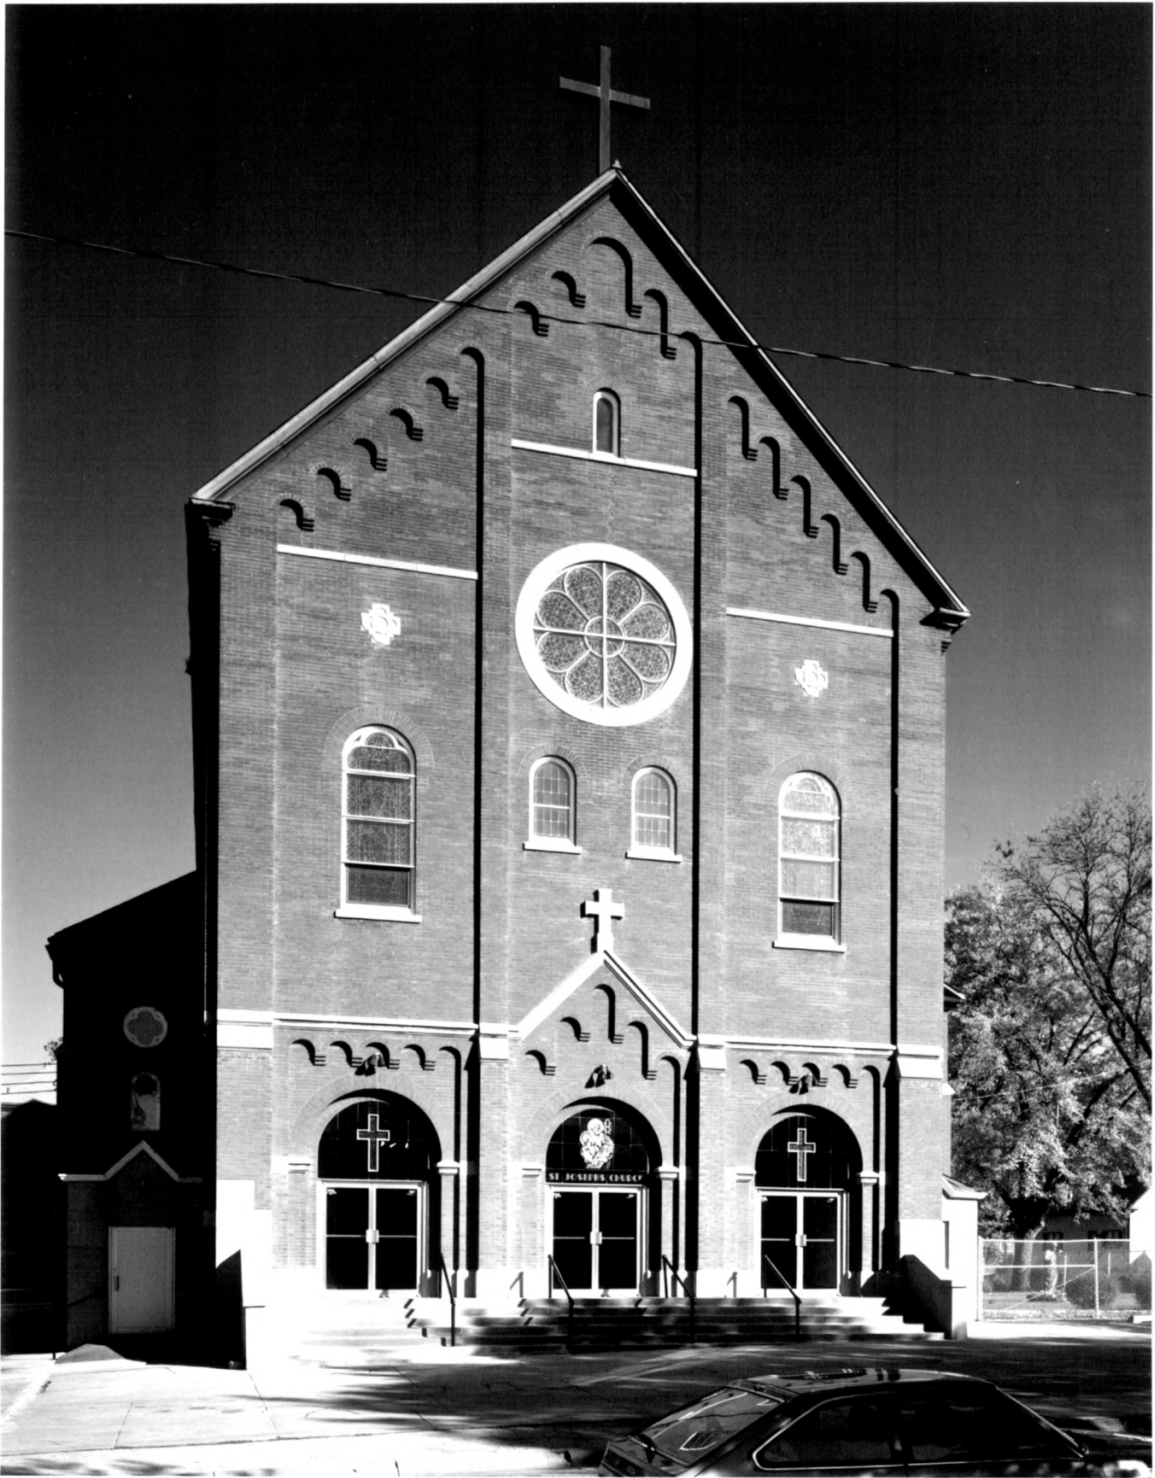

Photo #1 of 6

St. Joseph Church Complex (D009:0116-003)
1730 South 16th Street
Omaha, Douglas County, Nebraska

Photo by Lynn Meyer
Omaha City Planning Department
Fall, 1985

Looking northeast at Church

Photo #2 of 6

St. Joseph Church Complex (D009:0116-003)

1730 South 16th Street

Omaha, Douglas County, Nebraska

Photo by Lynn Meyer

Omaha City Planning Department

Fall, 1985

Looking east at principal facade of Church

Photo #3 of 6