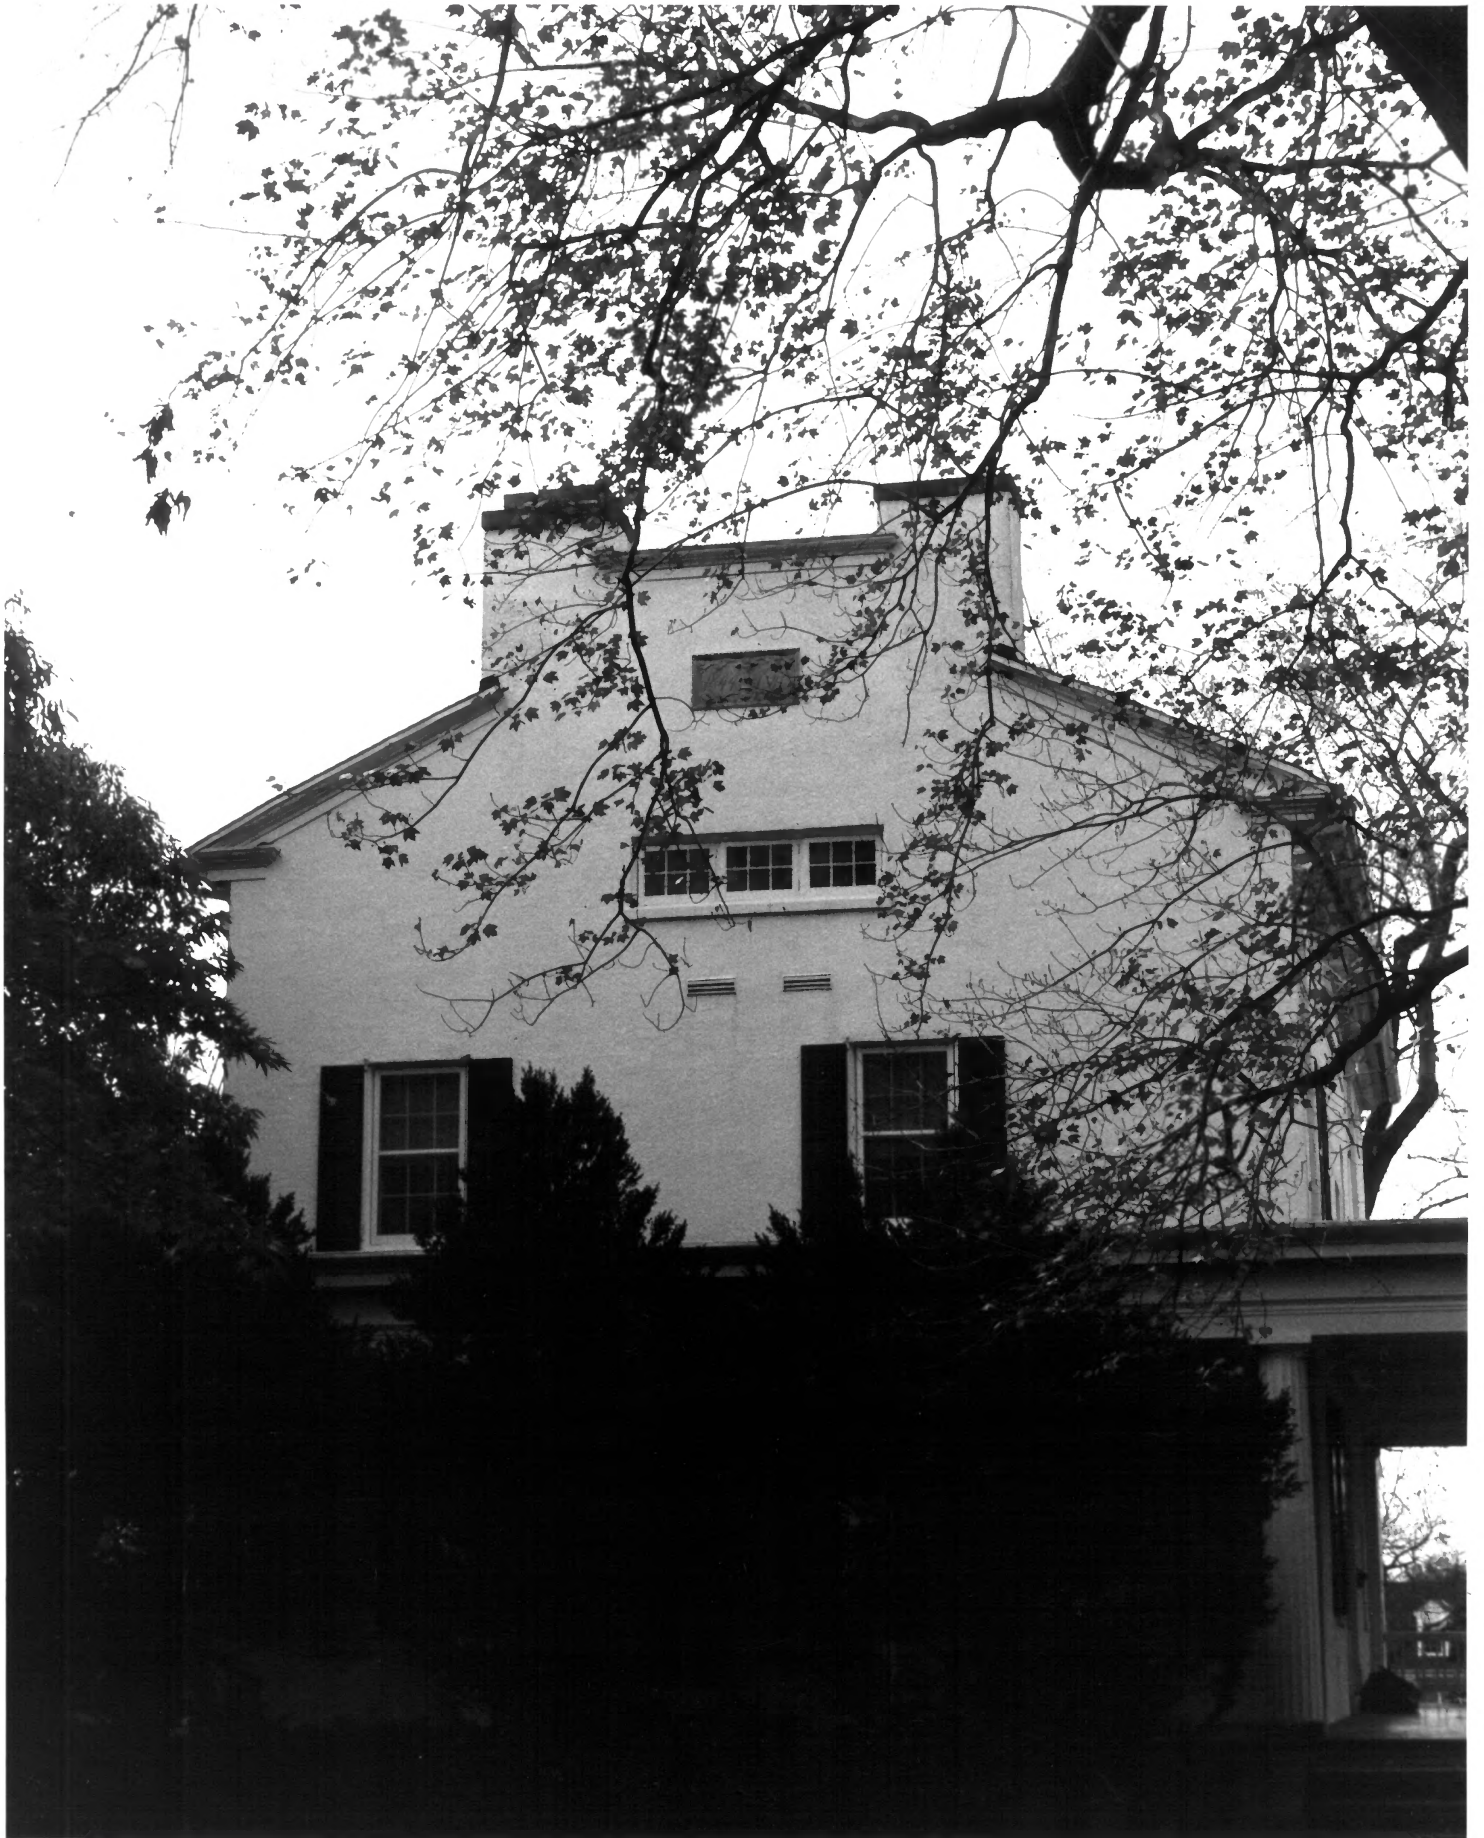

Name: BELMONT HALL

Location: 203 W. MAIN ST., NEWARK

Photographer: JOAN H. BALDWIN

Date: 1980 Division of Hist. &

Location of Negative: Cultural Affairs, Bureau of
Archaeology & Hist. Presv., Dover, DE

Description: 3/4 N.W. FACADE

Photograph Number: 22 of 70²

Name: BELMONT HALL

Location: 203 W. MAIN ST., NEWARK

Photographer: JOAN H. BALDWIN

Date: 1980

Division of Hist. & Cultur-
Location of Negative: al Affairs, Bureau of Archaeolo-
gy & Hist. Presv., Dover, DE.