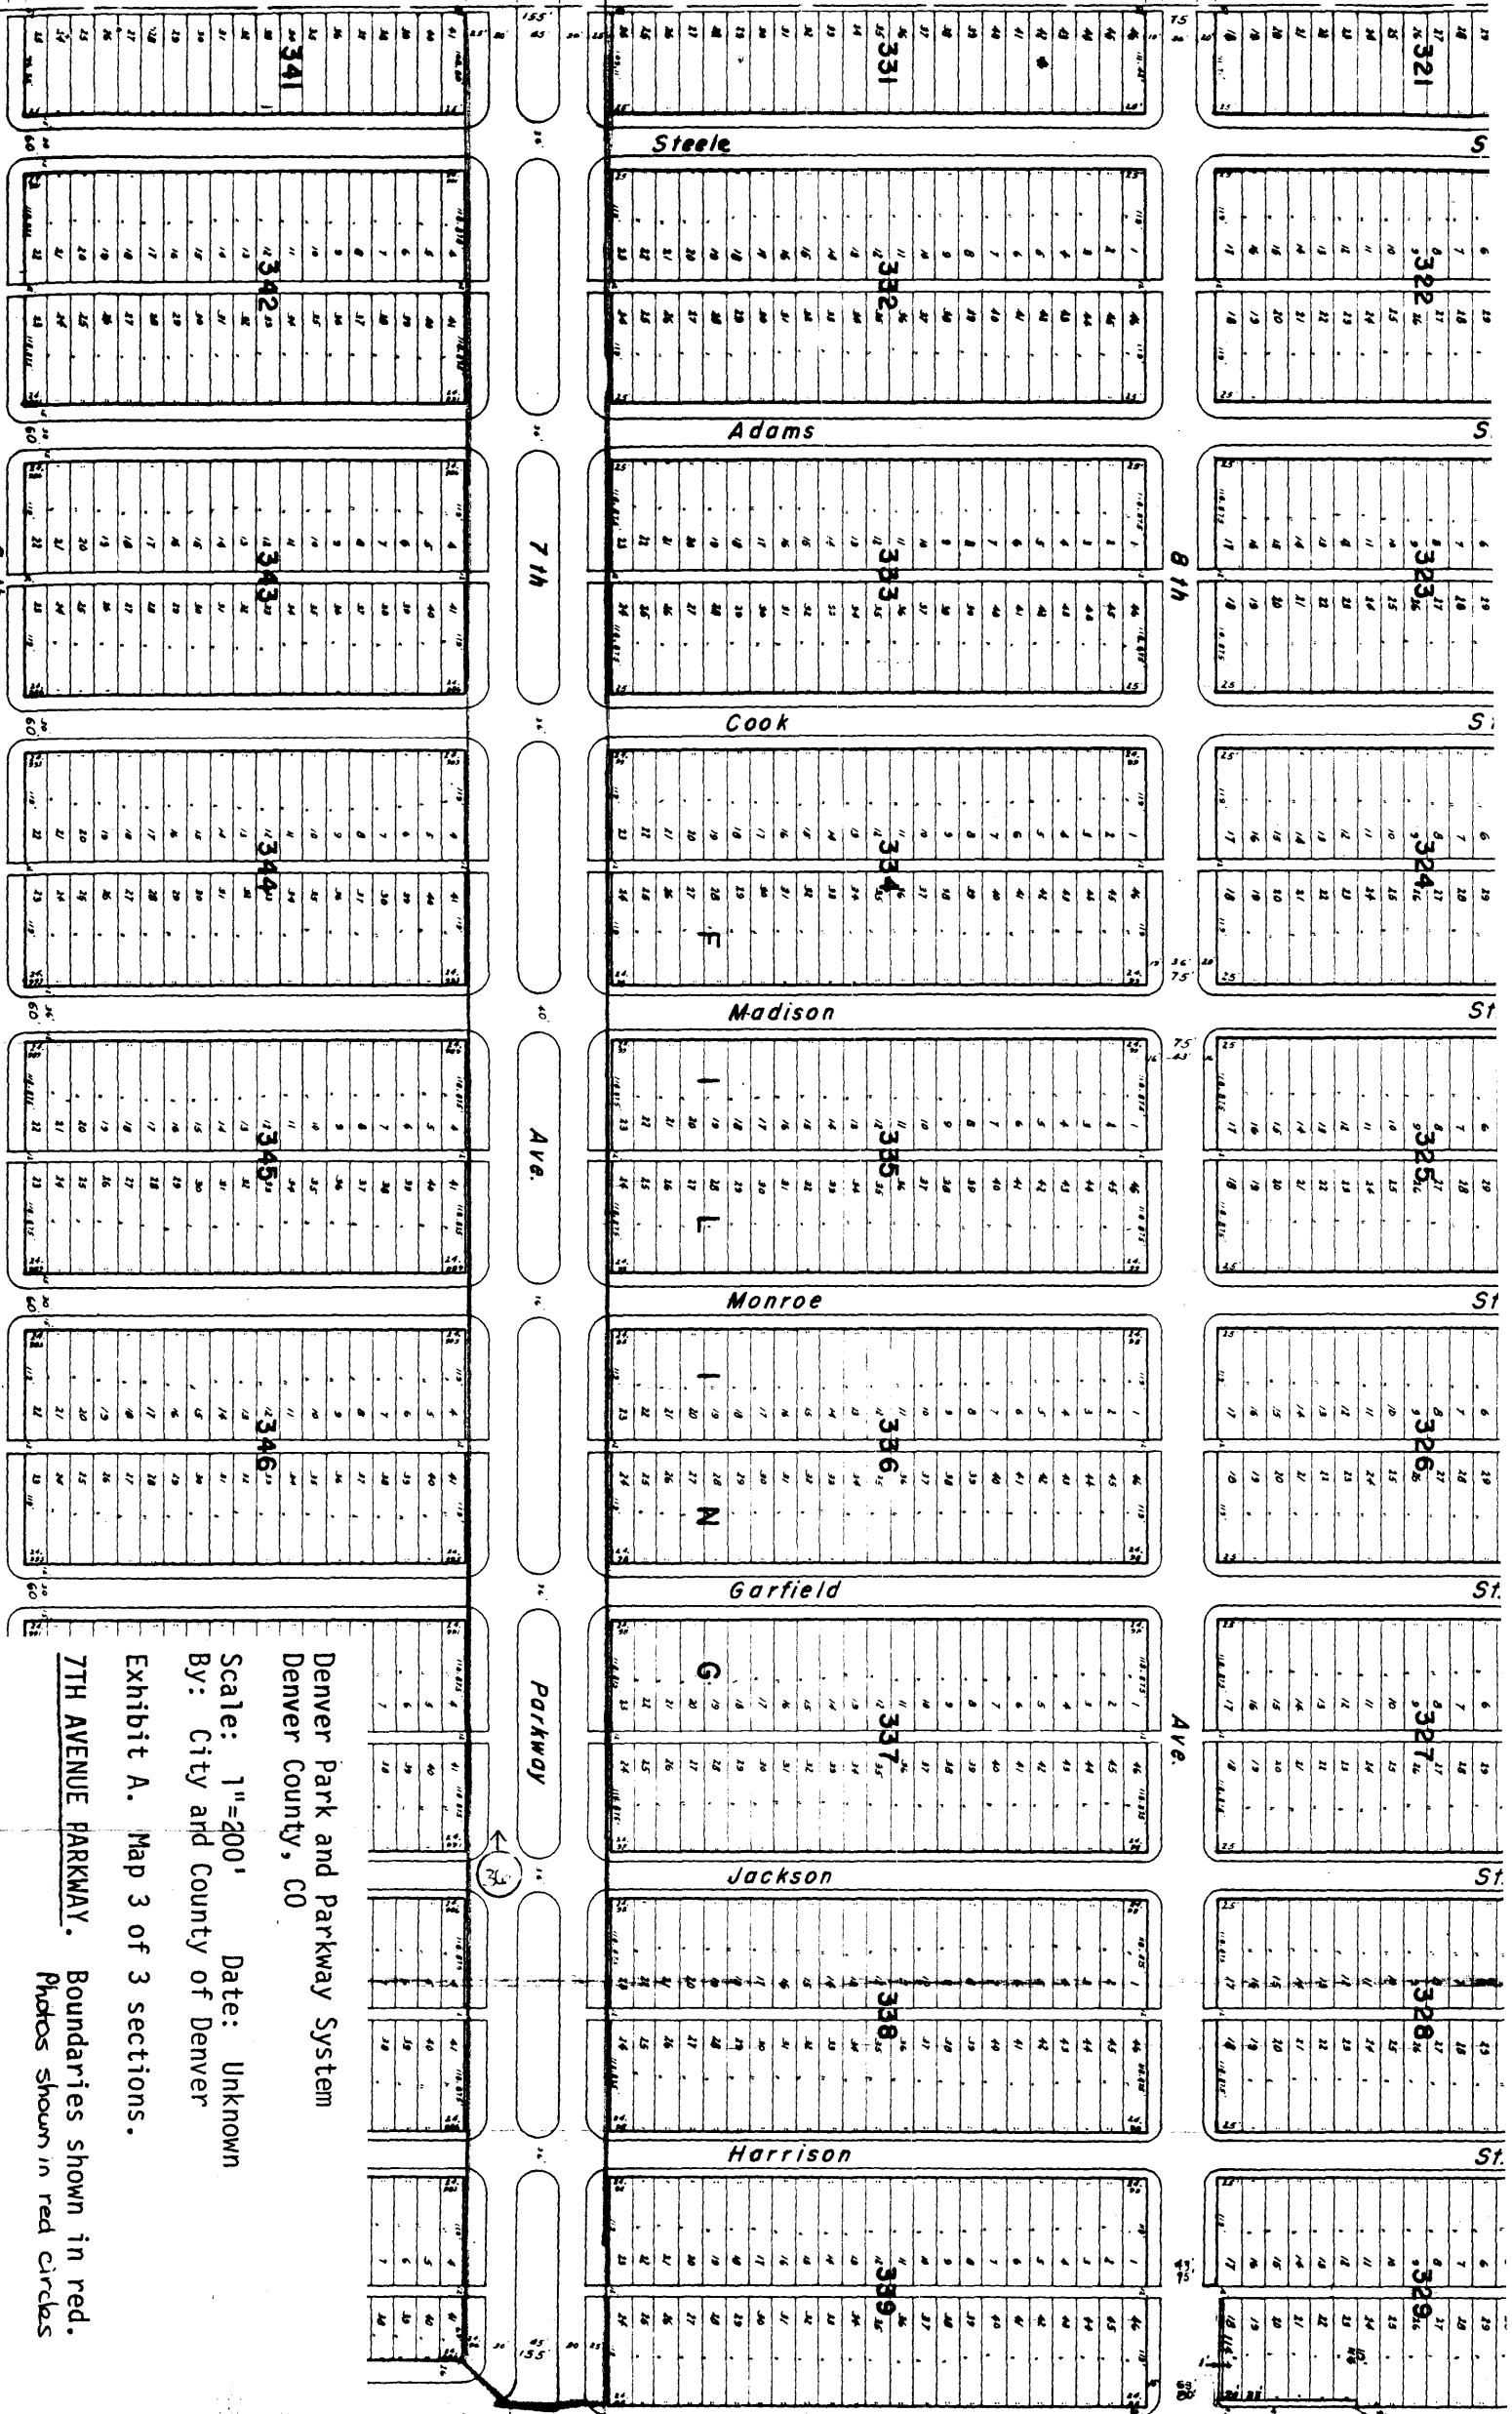

Denver Park and Parkway System  
 Denver County, CO

Scale: 1"=200' Date: Unknown  
 By: City and County of Denver

Exhibit A. Map 1 of 3 sections.

7TH AVENUE PARKWAY.

Boundaries shown in red.  
 Photos shown in red circles.

Denver Park and Parkway System  
 Denver County, CO

Scale: 1"=200' Date: Unknown.  
 By: City and County of Denver  
 Exhibit A. Map 2 of 3 sections.

7TH AVENUE PARKWAY.  
 Boundaries shown in red.  
 Photos shown in red circles.

Denver Park and Parkway System  
Denver County, CO

Scale: 1"=200' Date: Unknown  
By: City and County of Denver

Exhibit A. Map 3 of 3 sections.

7TH AVENUE PARKWAY. Boundaries shown in red.  
Photos shown in red circles.