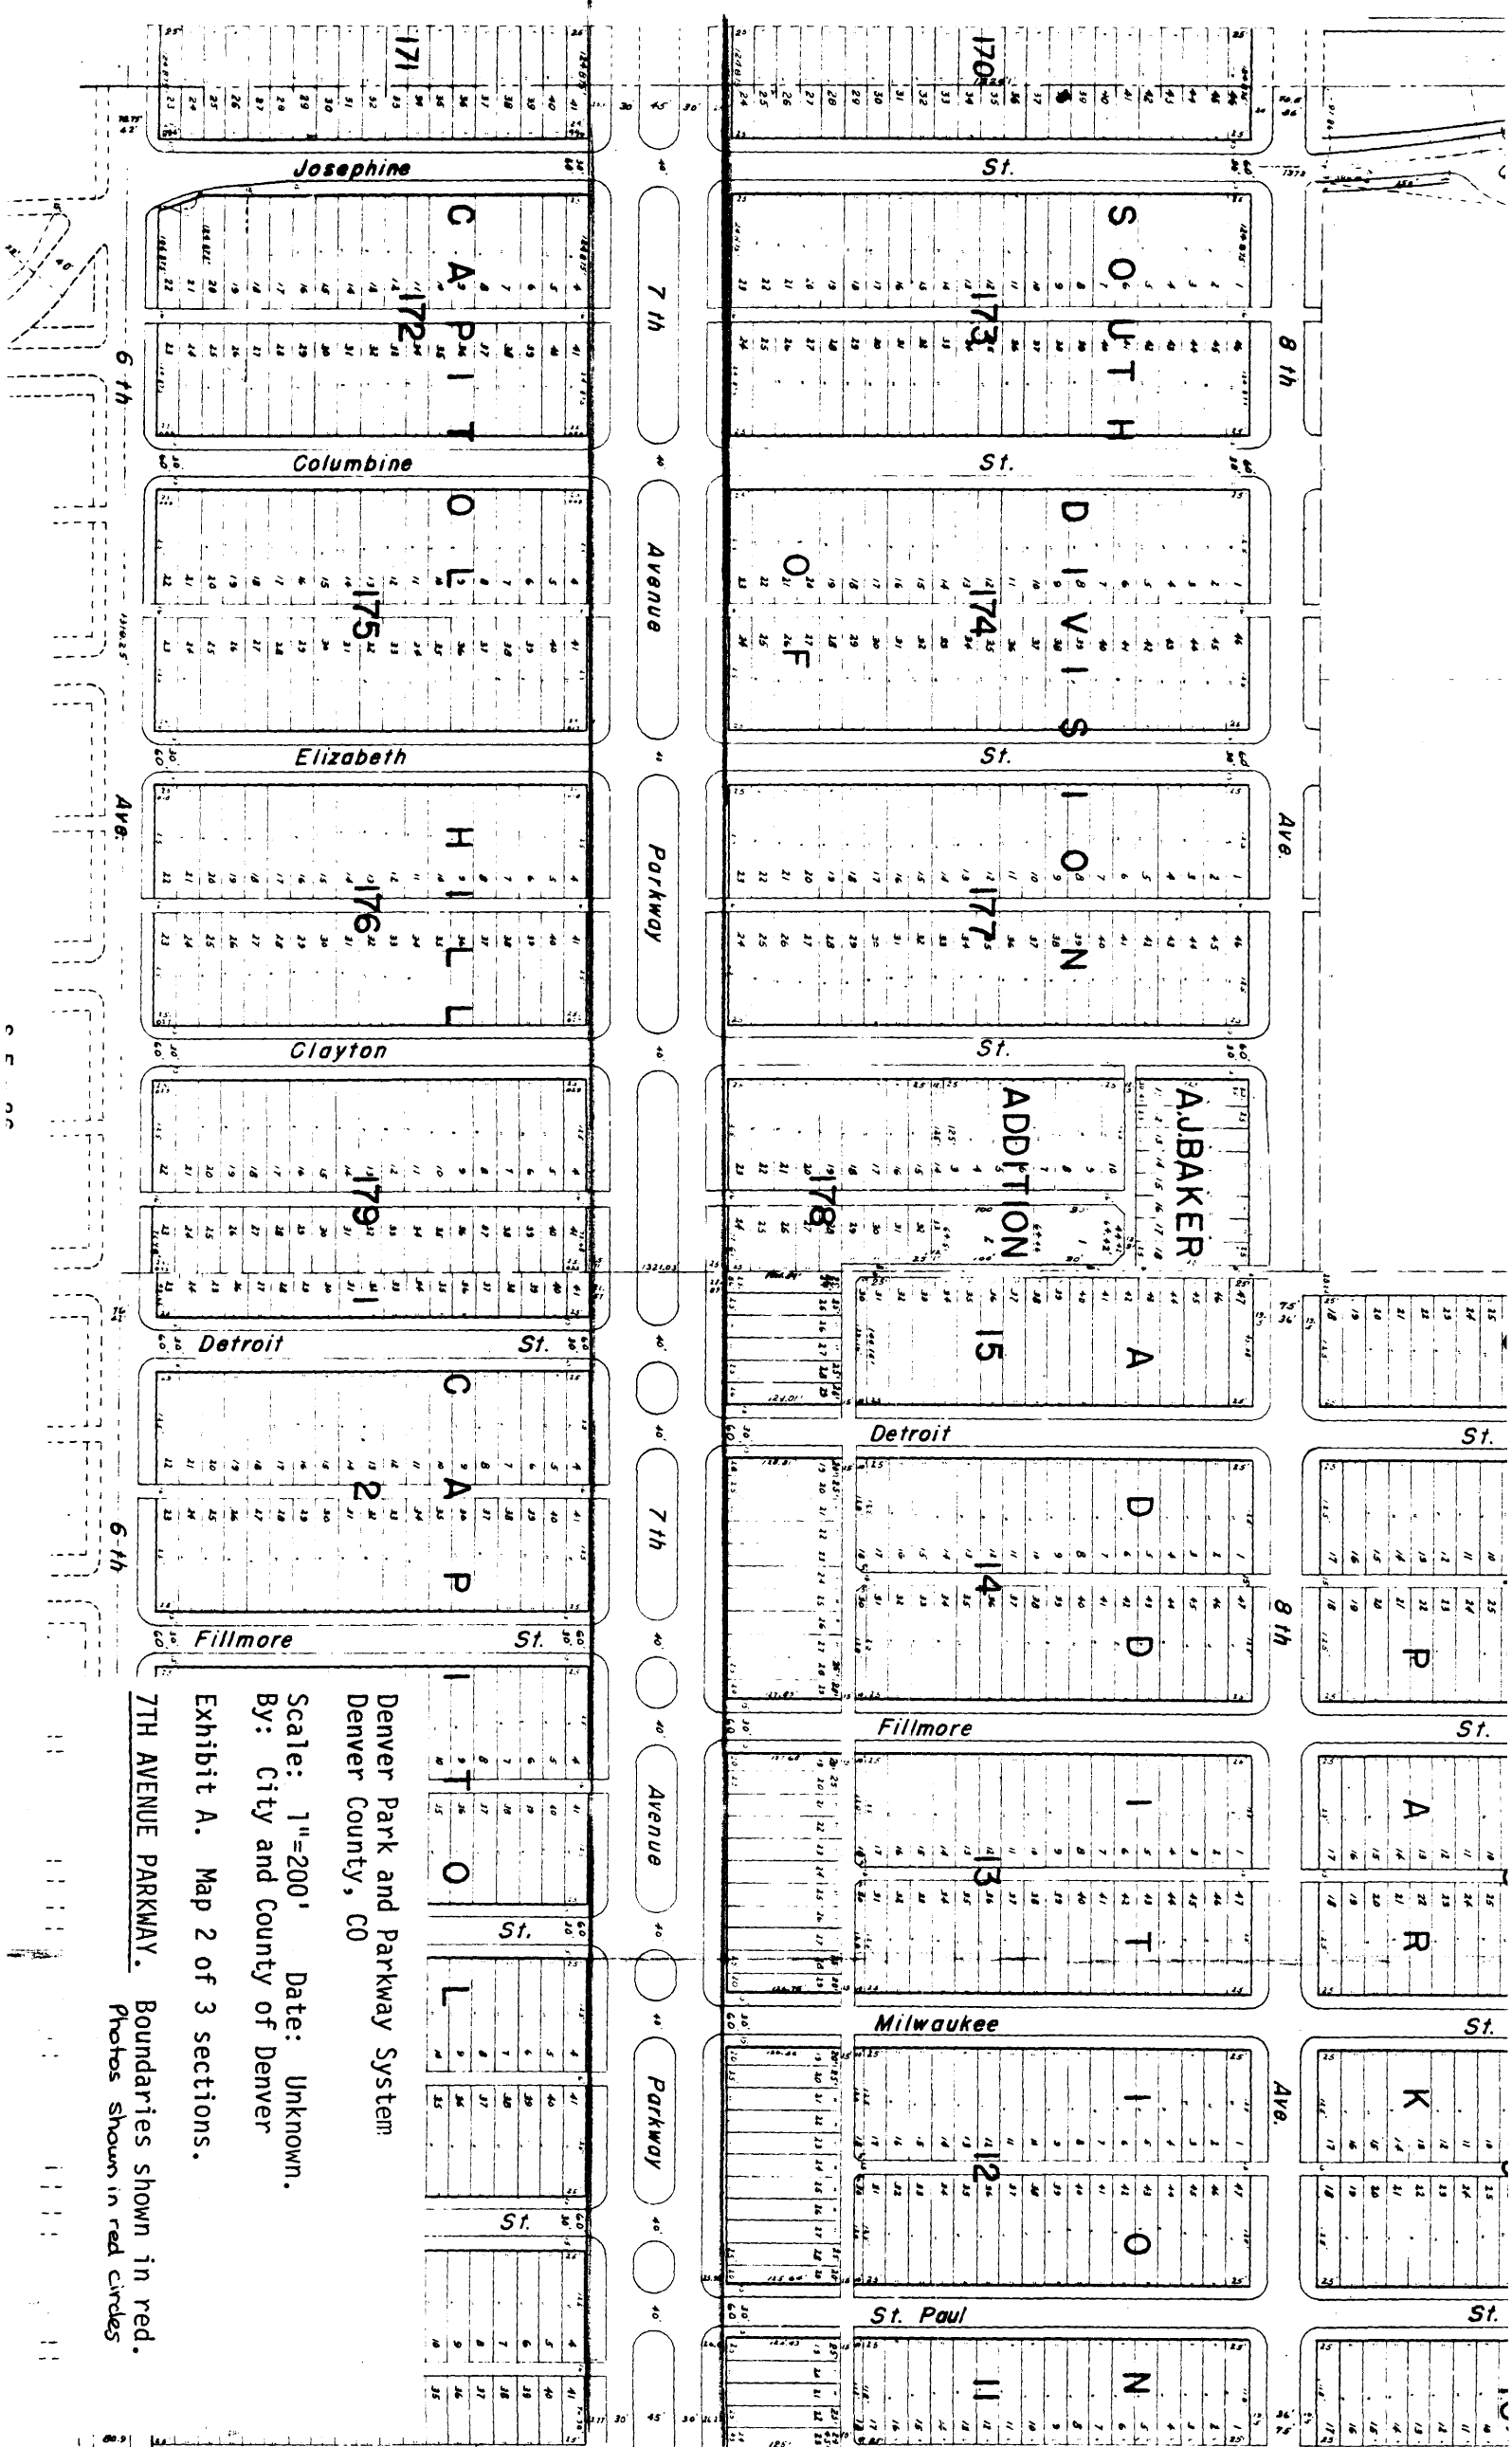

Denver Park and Parkway System  
 Denver County, CO

Scale: 1"=200' Date: Unknown  
 By: City and County of Denver

Exhibit A. Map 1 of 3 sections.

7TH AVENUE PARKWAY.

Boundaries shown in red.  
 Photos shown in red circles.

Denver Park and Parkway System  
 Denver County, CO

Scale: 1"=200' Date: Unknown.  
 By: City and County of Denver  
 Exhibit A. Map 2 of 3 sections.

7TH AVENUE PARKWAY.  
 Boundaries shown in red.  
 Photos shown in red circles.

Denver Park and Parkway System  
Denver County, CO

Scale: 1"=200' Date: Unknown  
By: City and County of Denver

Exhibit A. Map 3 of 3 sections.

7TH AVENUE PARKWAY. Boundaries shown in red.  
Photos shown in red circles.