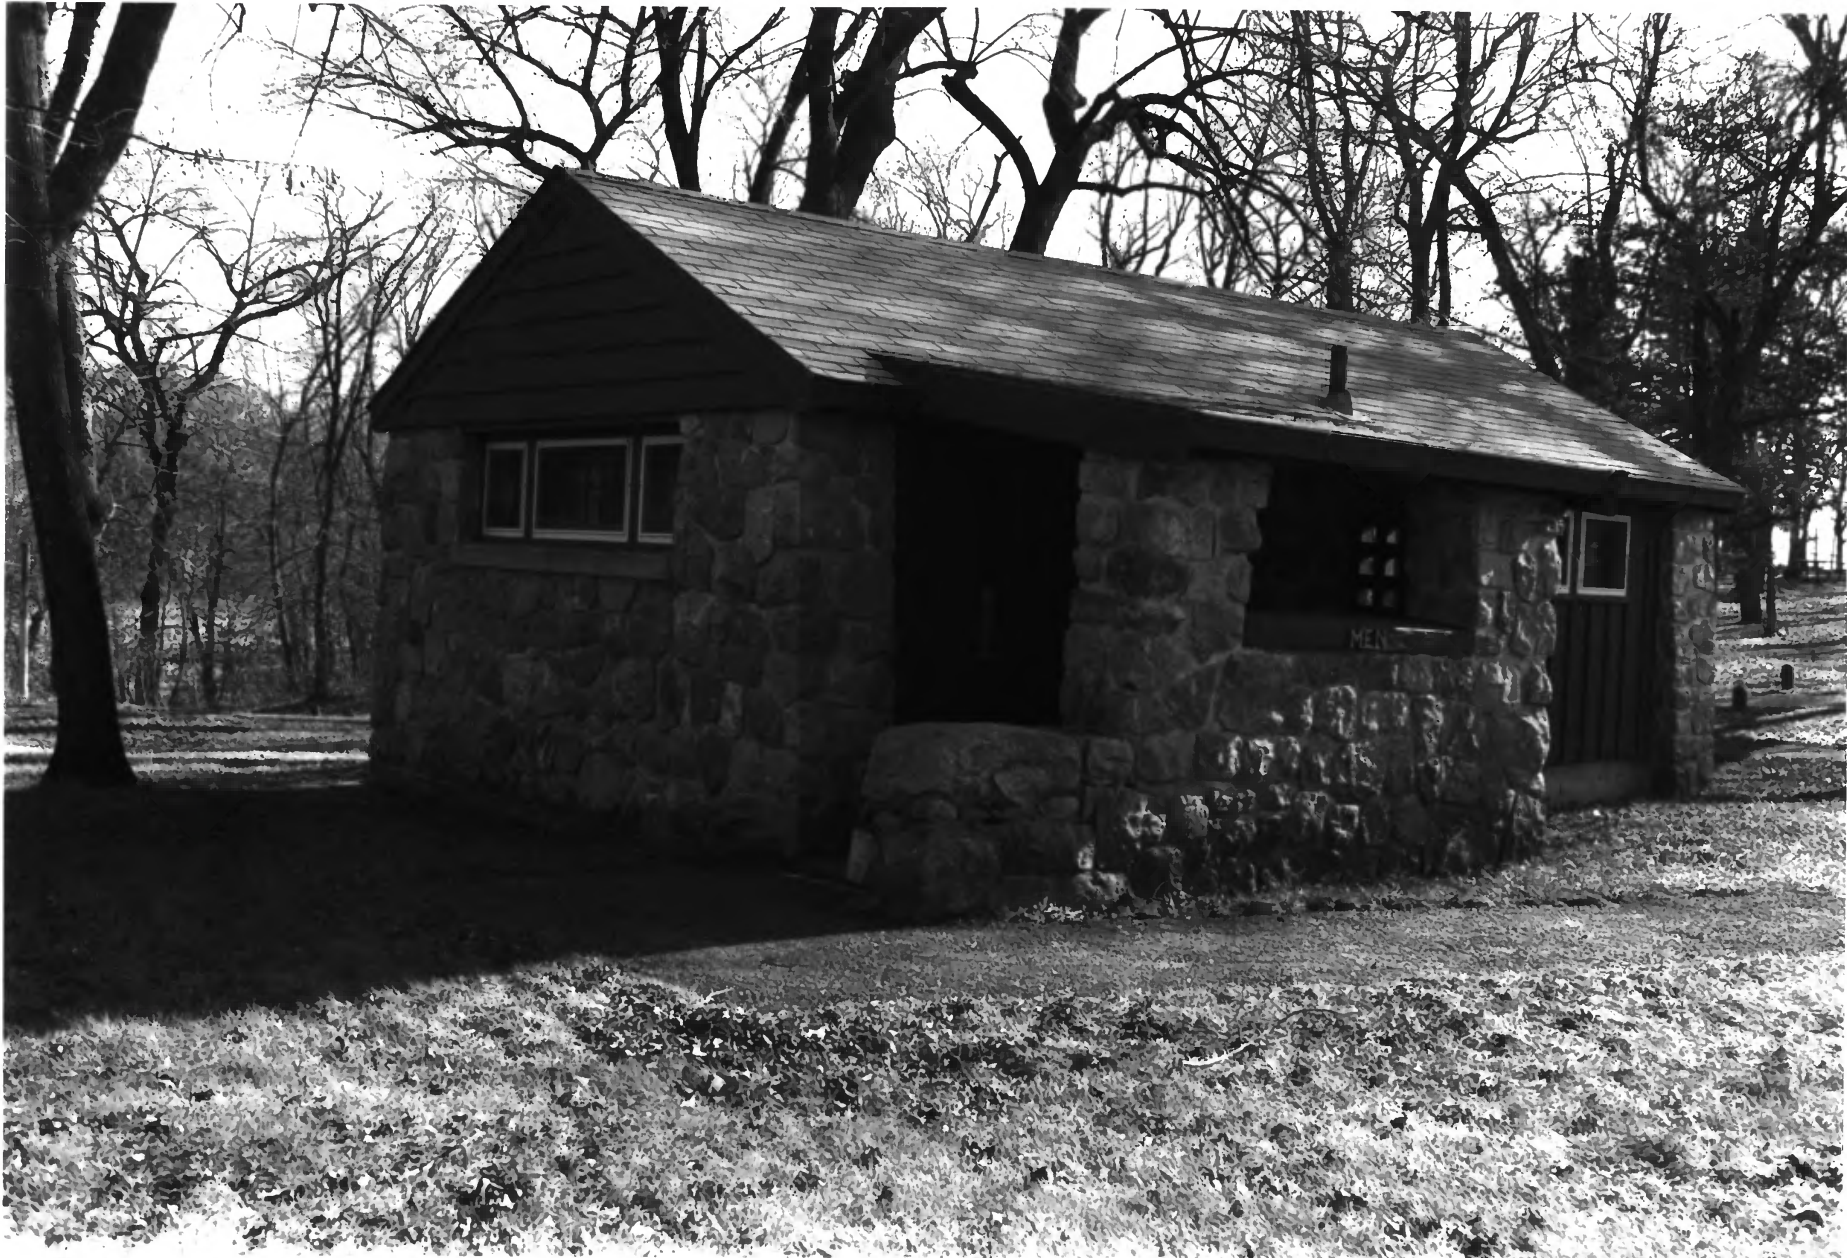

11/87

MN Historical Society

690 Cedar (AV Dept)

St Paul MN 55101

Northwest

#3

SIBLEY STATE PARK, LATRINE
KANDIYOHI CO., MN
BLDG. # 3 PHOTO I.D. 09123 #9

Sanitation Bldg