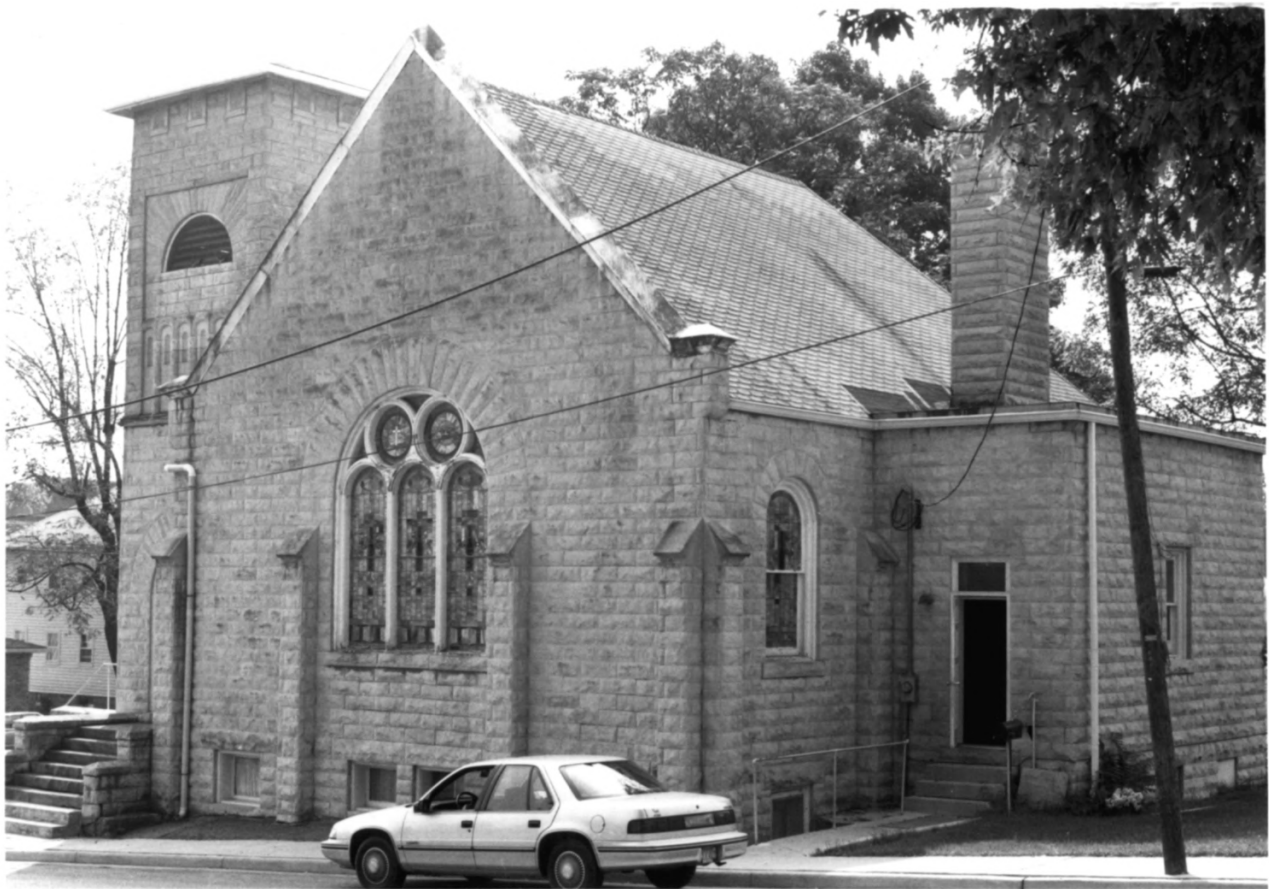

Second Baptist Church
Bloomington, Monroe County, Indiana

#1

Second Baptist Church

Bloomington, Monroe County, Indiana

#2

Second Baptist Church
Bloomington, Monroe County, Indiana

#3

Second Baptist Church

Second Baptist Church
Bloomington, Monroe County, Indiana

#6

ND BAPTIST CHURCH
Bloomington, Indiana
Reverend Ernest D. Butler, Pastor

\$250,000
Faith

\$130,000
Praise

The photograph captures the interior of a church sanctuary. In the foreground, a row of dark, upholstered chairs is arranged in front of a white-clothed altar. A large, ornate chandelier hangs from the ceiling on the right. The back wall features a large wooden cross, a central arched window with a patterned curtain, and a framed portrait. A banner on the left side of the sanctuary displays church information and financial goals. The walls are light-colored with wood paneling at the base.