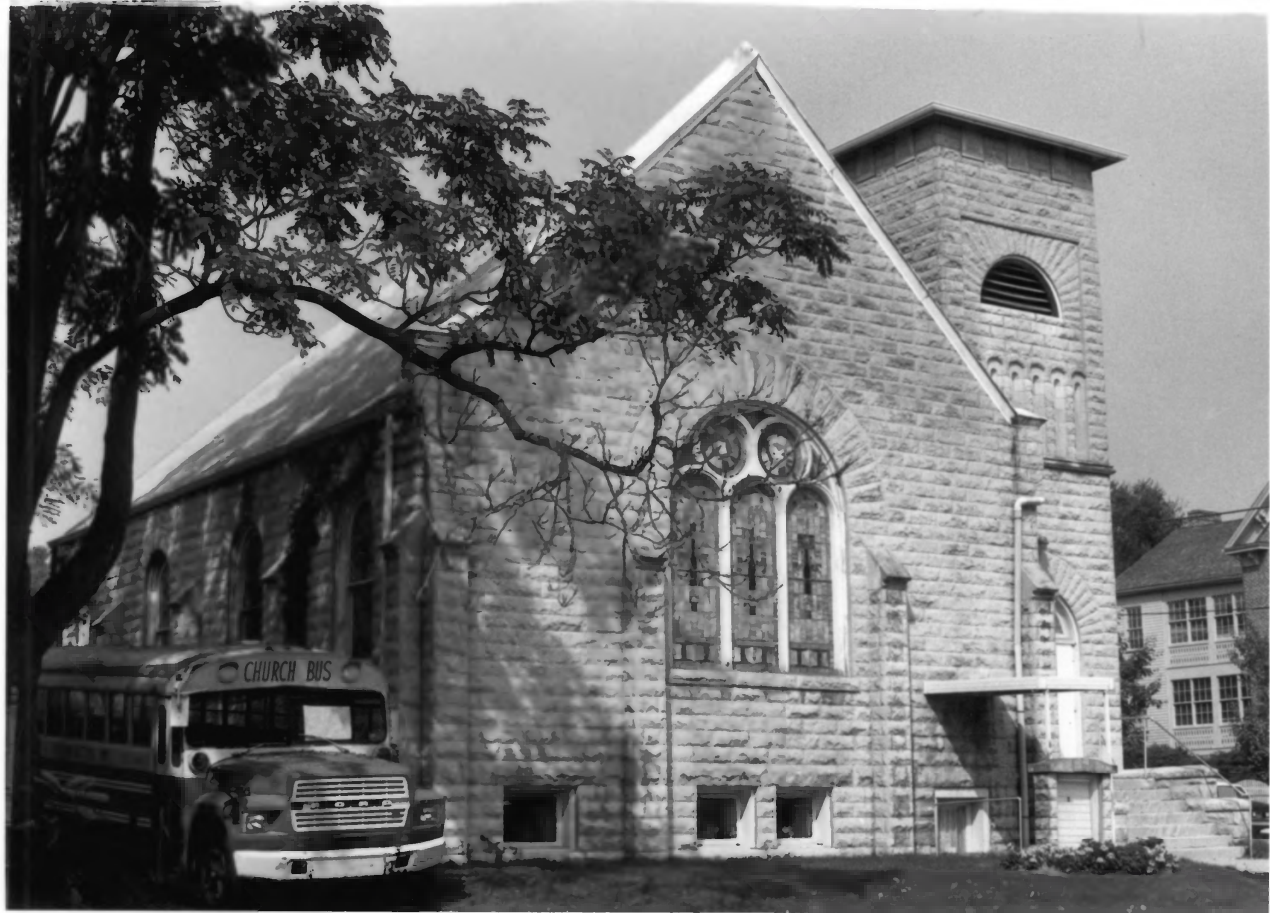

Second Baptist Church
Bloomington, Monroe County, Indiana

#1

Second Baptist Church

Bloomington, Monroe County, Indiana

#2

Second Baptist Church
Bloomington, Monroe County, Indiana

#3

Second Baptist Church

Second Baptist Church
Bloomington, Monroe County, Indiana

#6

ND BAPTIST CHURCH
Bloomington, Indiana
Reverend Ernest D. Butler, Pastor

\$250,000
Faith

\$130,000
Praise

The photograph captures the interior of a church sanctuary. In the foreground, a row of dark, upholstered chairs is arranged in front of a white-clothed altar. A large, ornate chandelier hangs from the ceiling on the right. The back wall features a large wooden cross, a central arched window with a patterned curtain, and a framed portrait. A banner on the left side of the sanctuary displays church information and financial goals. The walls are light-colored with wood paneling at the base.