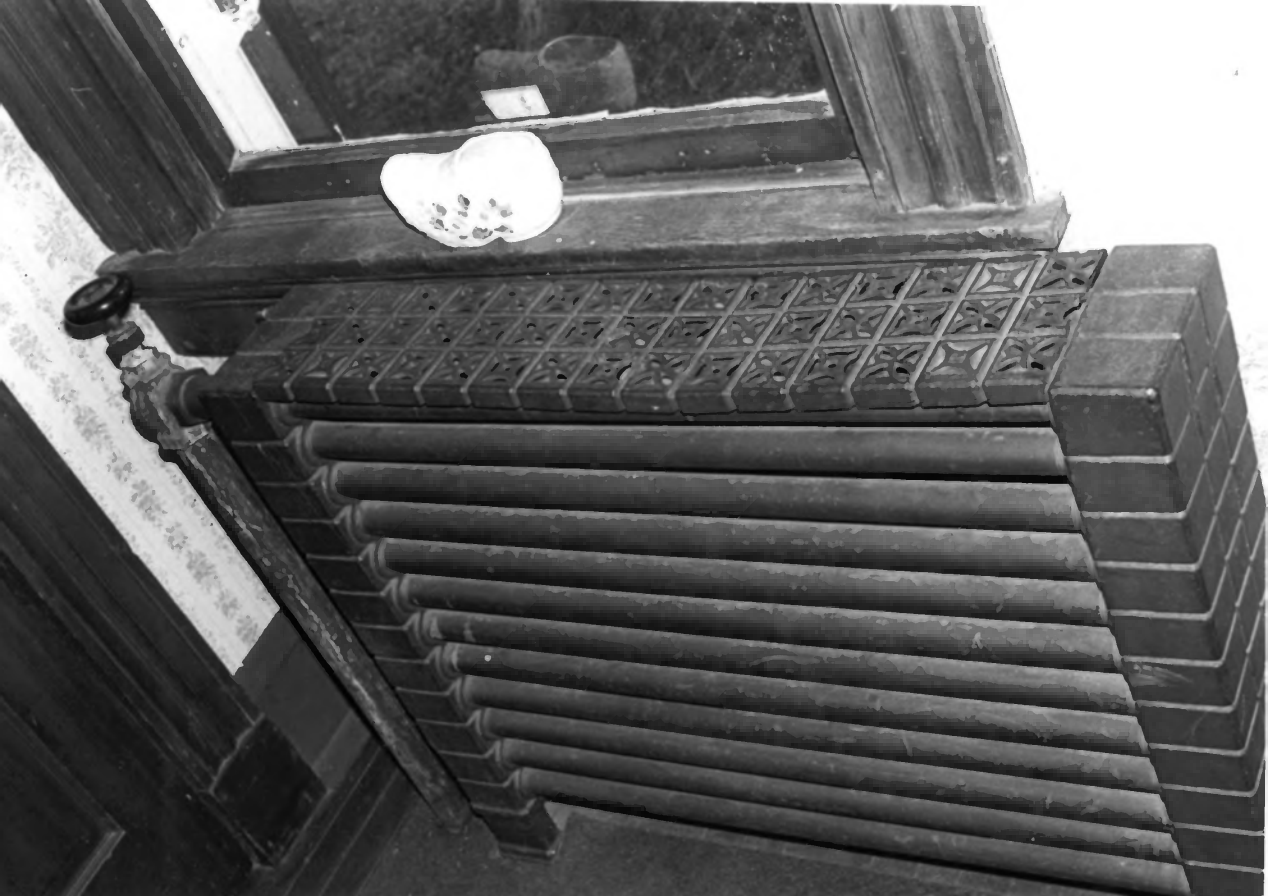

Harford County, Maryland

Photo date: 13 January 1986

Photo: Ronald L. Andrews

Neg: Maryland Historical Trust

first floor parlor, north wall fireplace

13/19

Gray Gables

HA-310