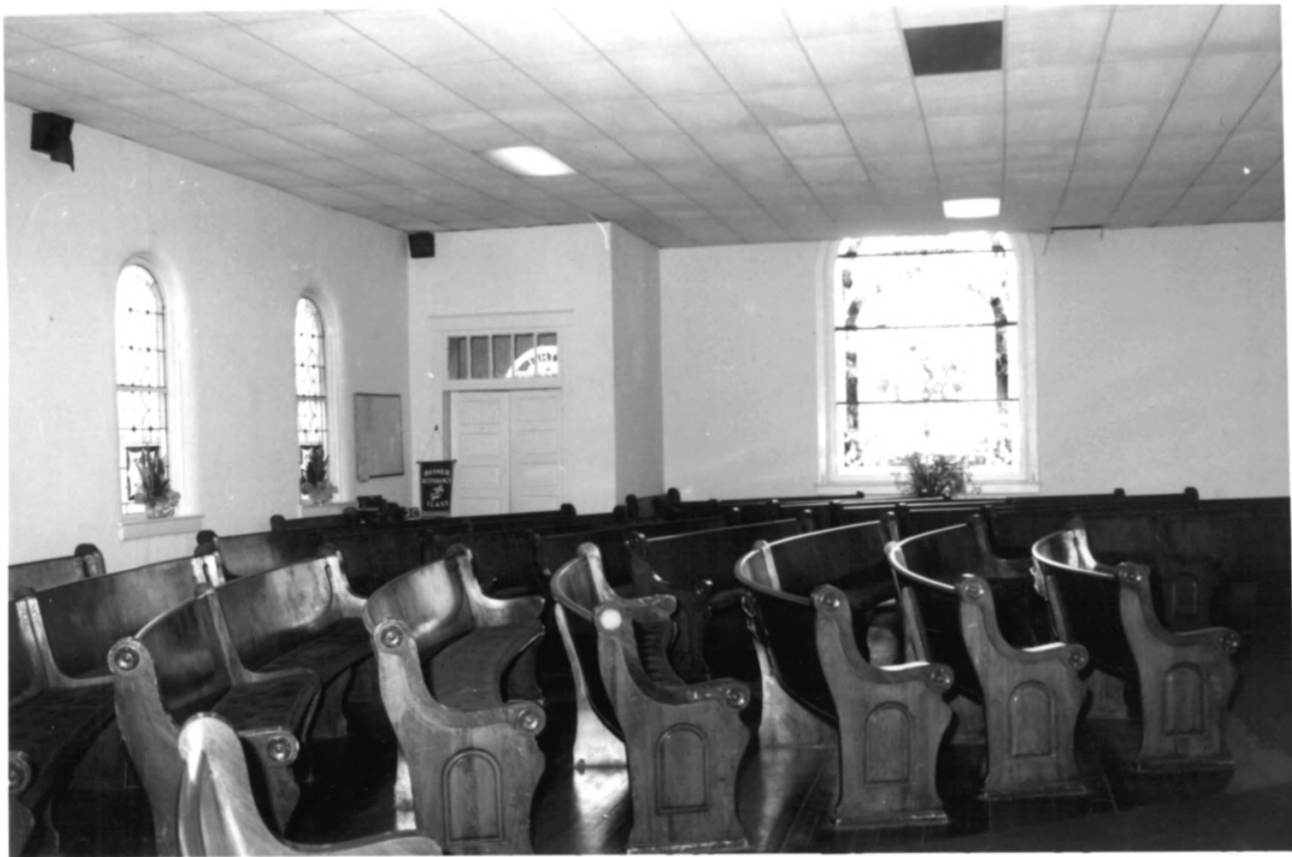

REV. E. A. SCOTT, PASTOR.

Bethel A. M. E Church  
Coffeyville, Montgomery County, Kansas  
Martha Hagedorn - Krass

February, 1995

KS HS

West view, East elevation detail

9 of 12

Bethel A.M.E. Church

Coffeyville, Montgomery County, Kansas