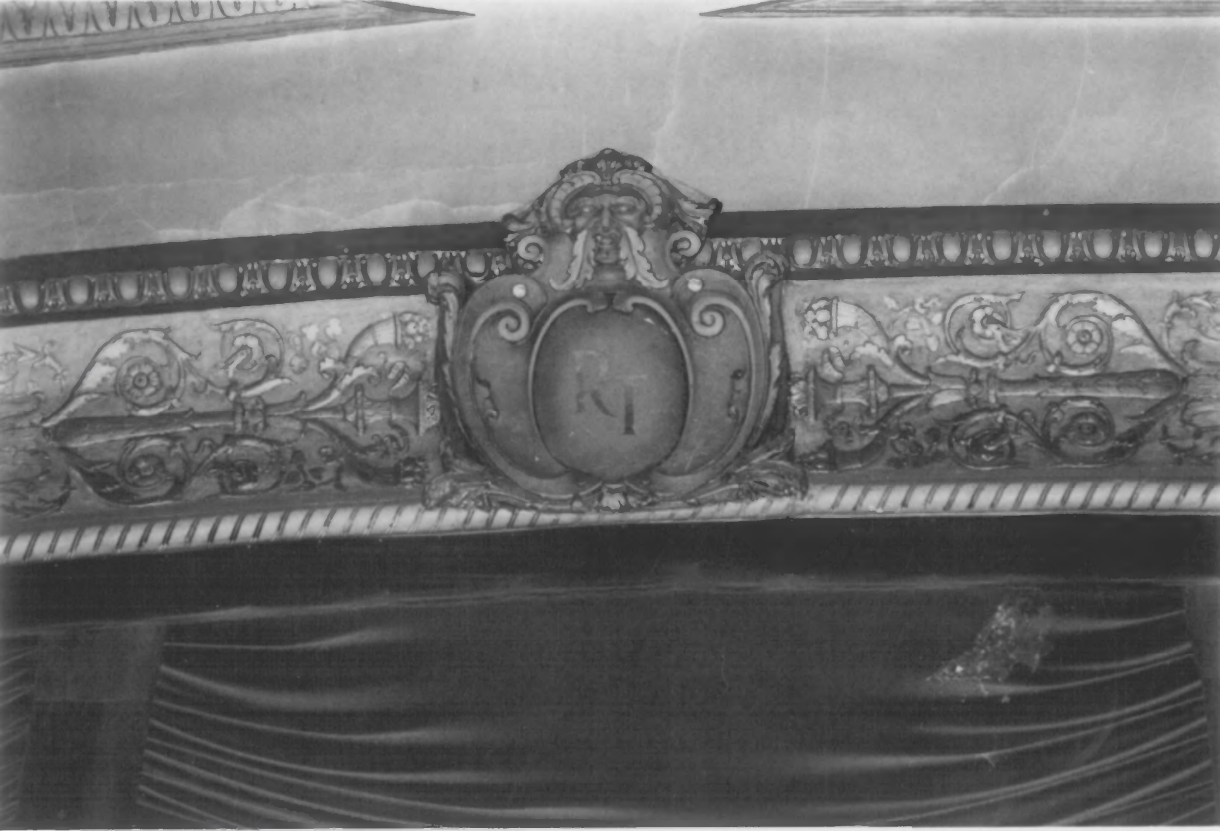

Title INNER LOBBY - RKO STAFF

R. K. O. RAILWAY THEATRE SERVICE

1940  
RAILWAY  
THEATRE

Rahway Theatre

1601 Irving St,

Rahway, New Jersey 07065

Item # 16 Item PHOTO B&W HISTORICAL

Title INNER LOBBY - RKO STAFF