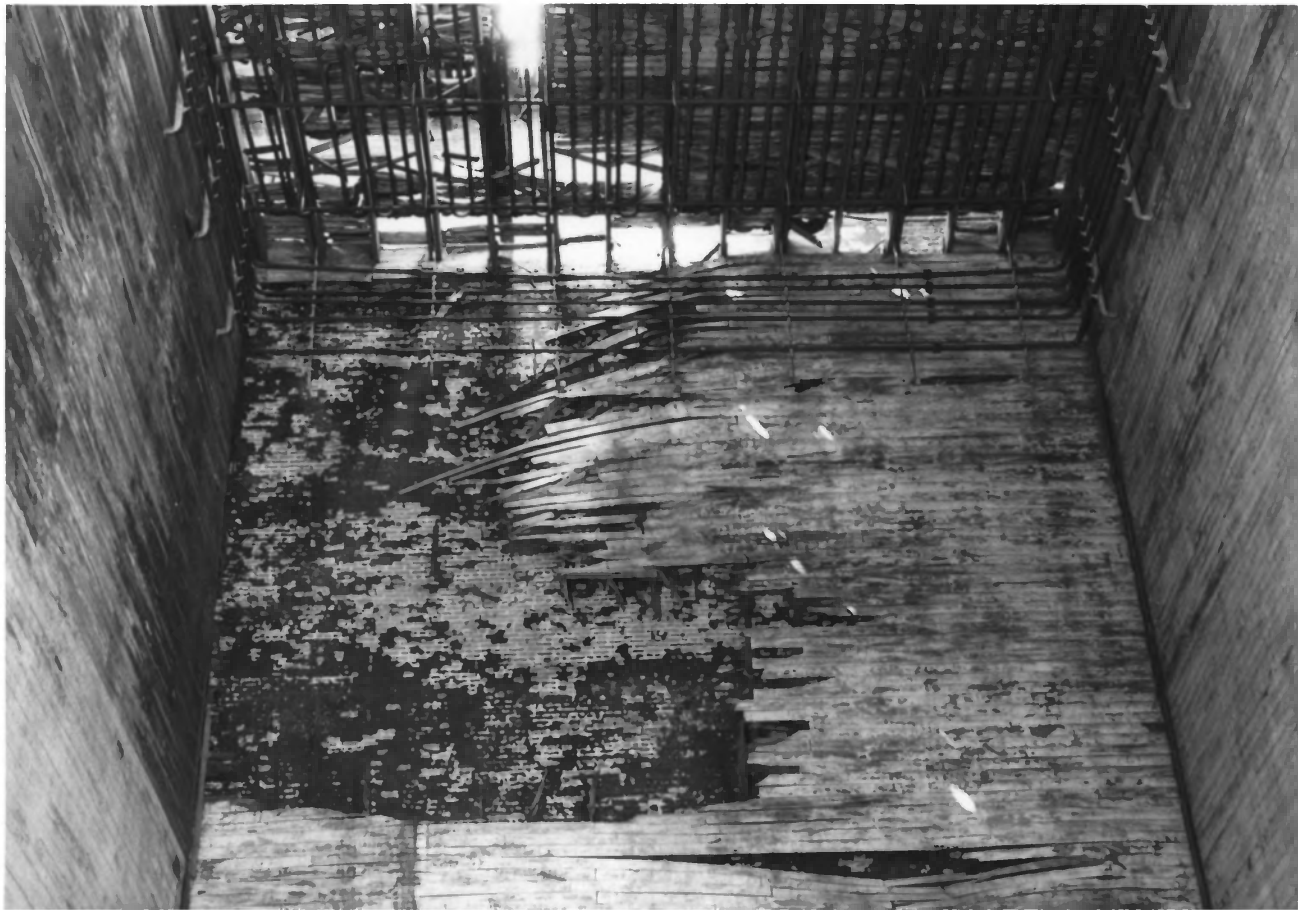

BALTIMORE CITY, MD.

FRED KRESGE

ICEHOUSE LLC

612002

INTERIOR STORAGE BLDG. (WEST) VIEW LOOKING SOUTH

12/24

B-5082

AMERICAN ICE CO.