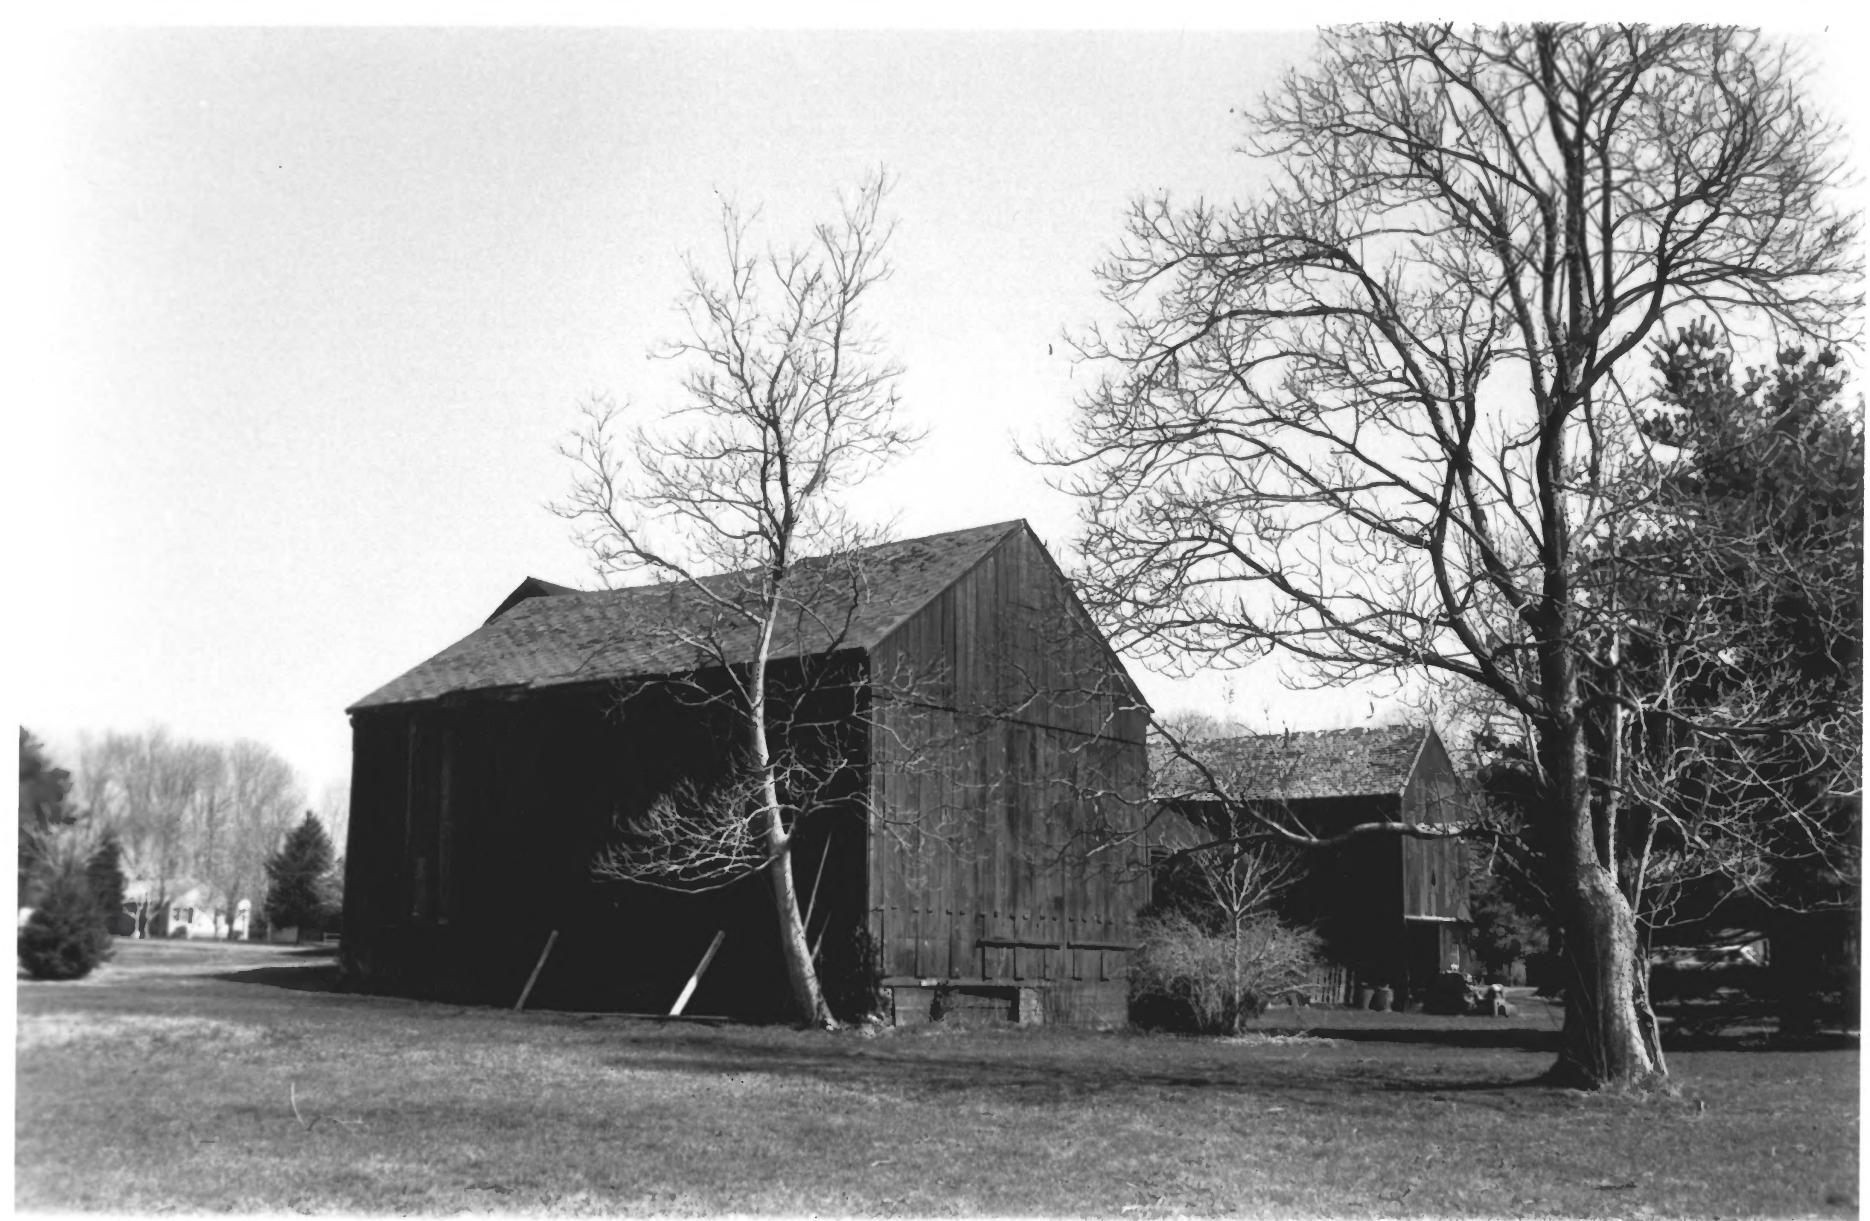

1234

Photo 2

Town Farm

Suffield, CT

D. Ransom Photo, 4/79

Negative: Connecticut

Historical Commission

VIEW SOUTHWEST FEB 8 1982