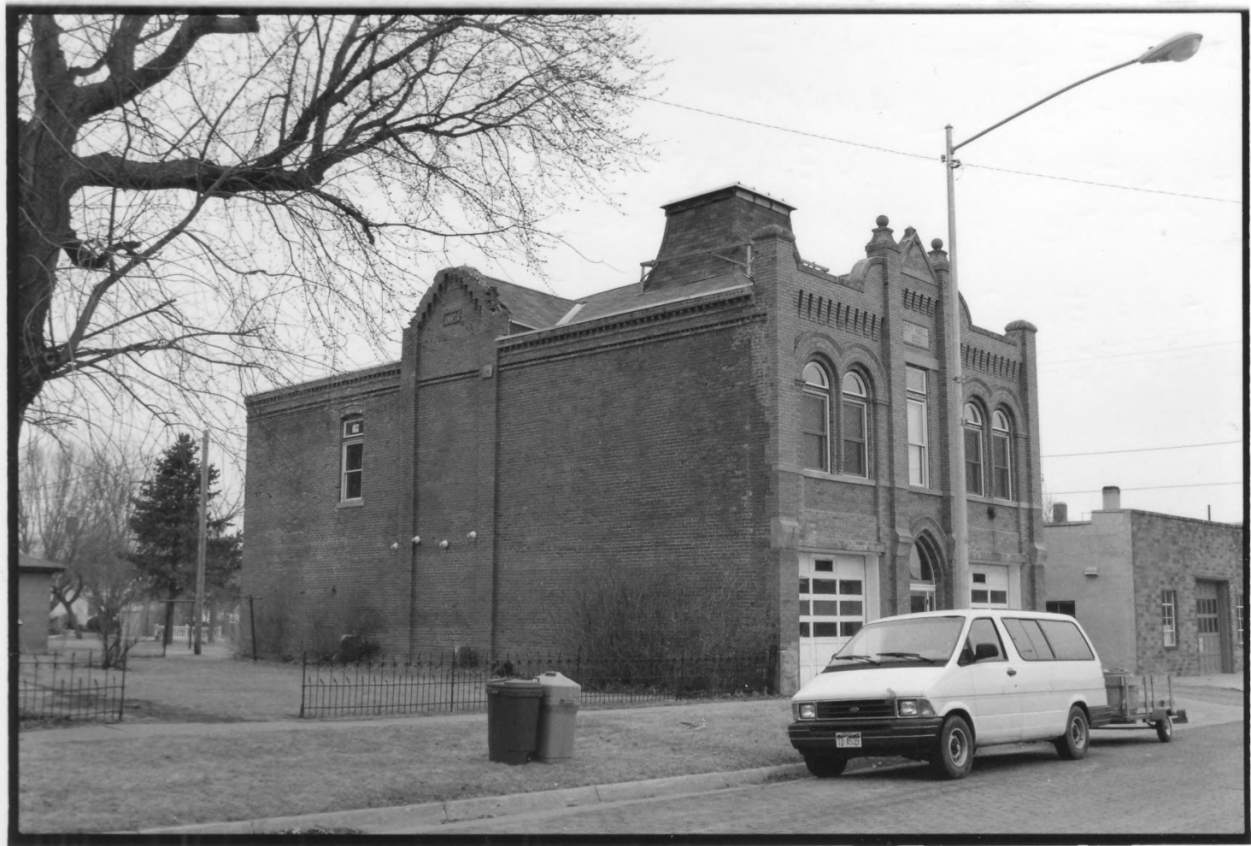

HUMPHREY CITY HALL
PLATTE COUNTY, NE
PHOTO BY BILL CAHAHAN 3/21/96
NEGATIVES AT NEBRASKA
STATE HISTORICAL SOCIETY
EAST FACADE, VIEW SW
PHOTO 1 of 3

04

551
-10%

HUMPHREY CITY HALL
PLATTE COUNTY, NE
PHOTO - BILL CALAHAN 3/21/96
NEGATIVE AT NEBRASKA
STATE HISTORICAL SOCIETY

SOUTH + EAST FACADES, VIEW NE
PHOTO 2 of 3

CITY HALL
1902

HUMPHREY CITY HALL
PLATTE COUNTY, NE
PHOTO - BILL CALLAHAN 3/21/96
NEGATIVE @ NEBRASKA
STATE HISTORICAL SOCIETY
DETAIL - N CORNER E FACADE
VIEW WEST