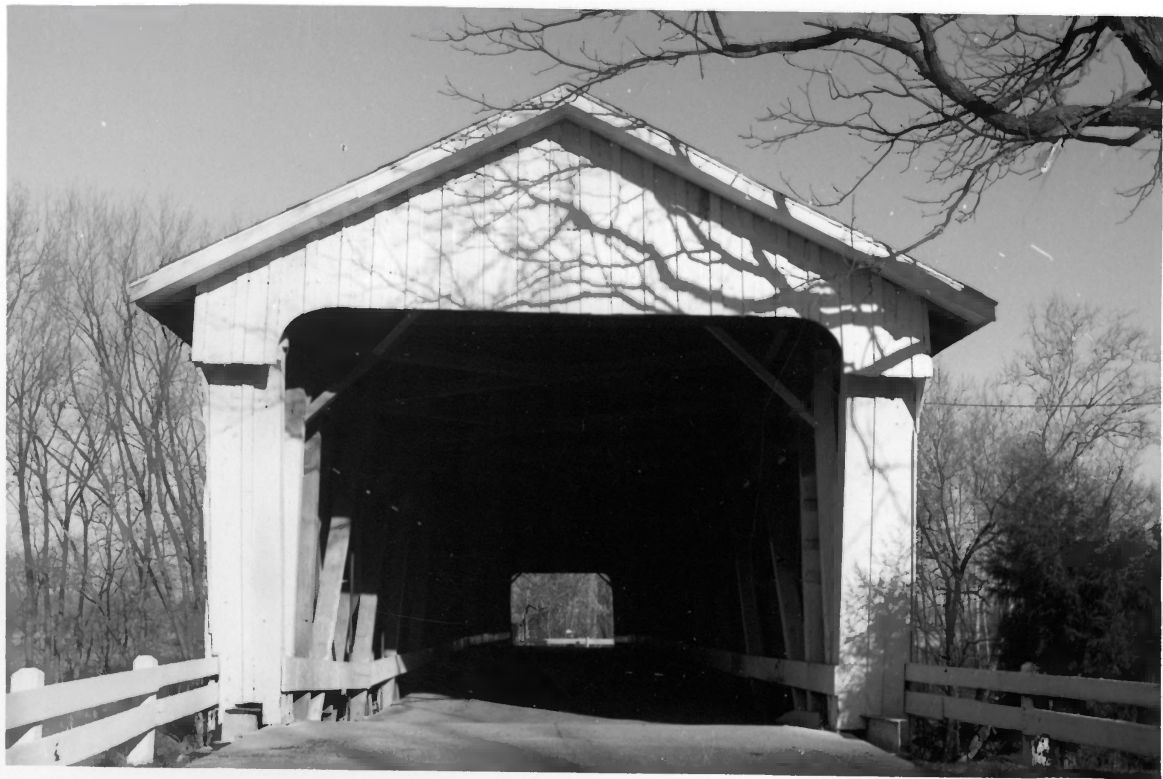

NEGATIVE: SAME LOCATION

DATE OF PHOTO 24 NOVEMBER 1989

DARLINGTON COVERED BRIDGE - MONTGOMERY COUNTY - INDIANA #2

DARLINGTON COVERED BRIDGE

DARLINGTON, INDIANA

PHOTO 134:

WESLEY D. TRIBBETT
303 MADISON STREET
DARLINGTON, INDIANA

PHOTO DATE: 24 NOVEMBER 1989
NEGATIVE - SAME LOCATION

DARLINGTON COVERED BRIDGE - MONTGOMERY COUNTY - INDIANA # 3

DARLINGTON COVERED BRIDGE

DARLINGTON, INDIANA

PHOTO BY:

WESLEY D. TRIBBETT

303 MADISON STREET

DARLINGTON, INDIANA

47940-0326

PHOTO DATE 24 NOVEMBER 1989

NEGATIVE - SAME LOCATION

DARLINGTON COVERED BRIDGE - MONTGOMERY COUNTY - INDIANA #4

DARLINGTON COVERED BRIDGE

DARLINGTON, INDIANA

PHOTO BY: