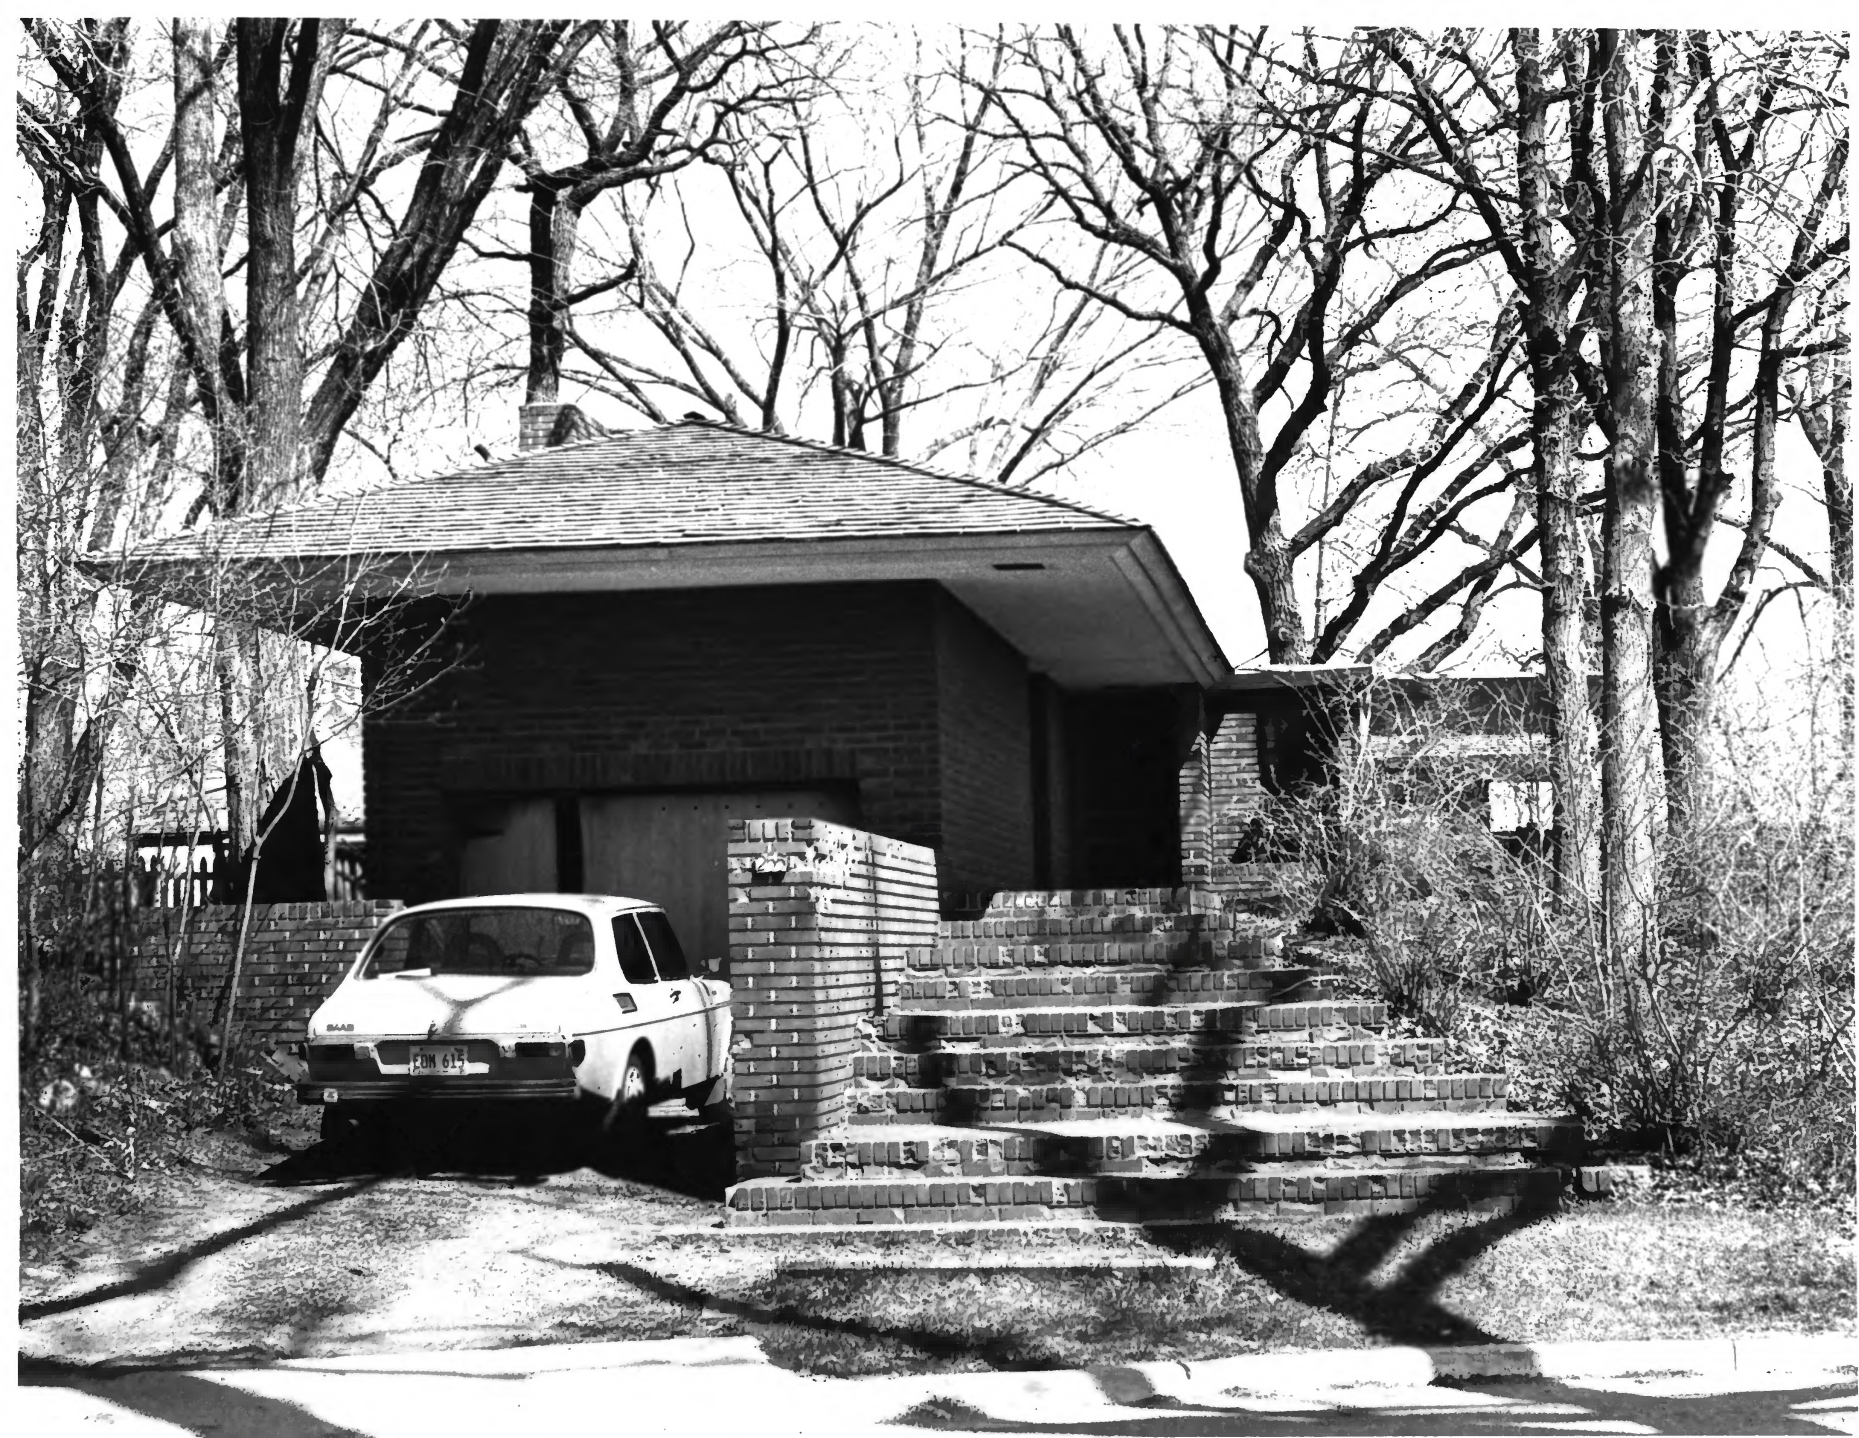

Malcom Willey House

Minneapolis, MN; Hennepin County

Photographer: unknown

ca.1935

Minnesota Historical Society, 690

Cedar St., St. Paul, MN 55101

Looking northeast

20182

Willey House

Minneapolis, Minnesota

Photographer: Roger Potter

Date: June 1982

Location of Neg.: Mpls. Survey File

View: Looking Northwest

Willey House

Minneapolis, Minnesota :

Photographer: Roger Potter

Date: April 1982

Location of Neg.: Mpls. Survey File

View: Looking East