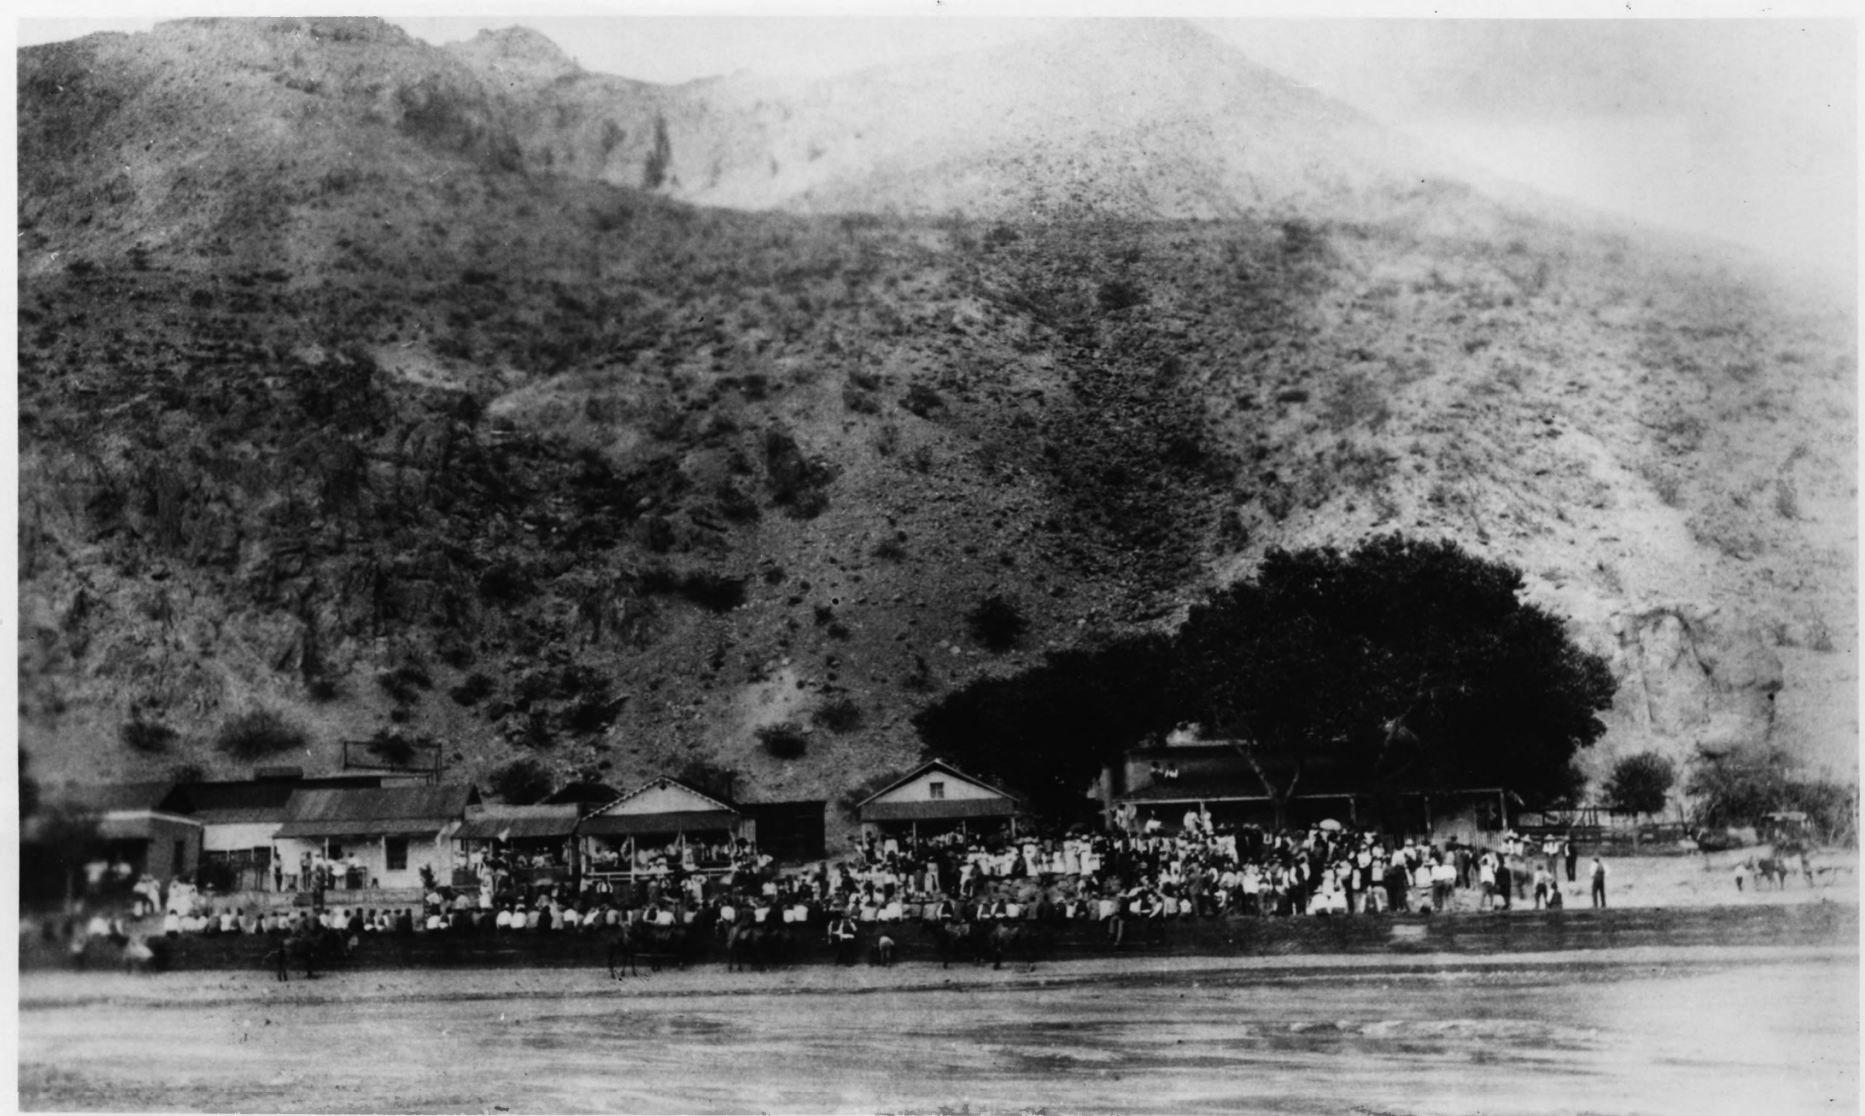

801/10

<sup>DOE</sup>  
JUN 26 1979

CLIFTON CASA GRANDE BUILDING

CLIFTON, ARIZONA

DATE OF PHOTOGRAPH: ca. 1914

NEGATIVE AT: Greenlee County Historical  
Society and ASPB

VIEW: Looking South toward the building  
(right of center)

*DOE*

JUN 26 1979

MAY 8 1979

*9410*

CLIFTON CASA GRANDE BUILDING

CLIFTON, ARIZONA

DATE OF PHOTOGRAPH: Late 1800's

NEGATIVE AT: Greenlee County Historical  
Society and ASPB

VIEW: Looking Northeast across the flooding  
San Francisco River toward the  
building (right of center)

<sup>DOE</sup>  
JUN 26 1979

MAY 8 1979

104/10