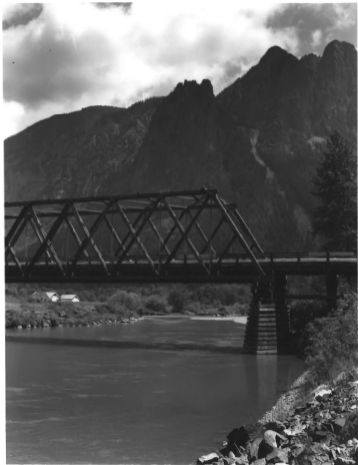

Norman Bridge

King Co., WA

Julie Koler

April 1993

King Co. Historic Pres. Office

East

#1

Norman Bridge