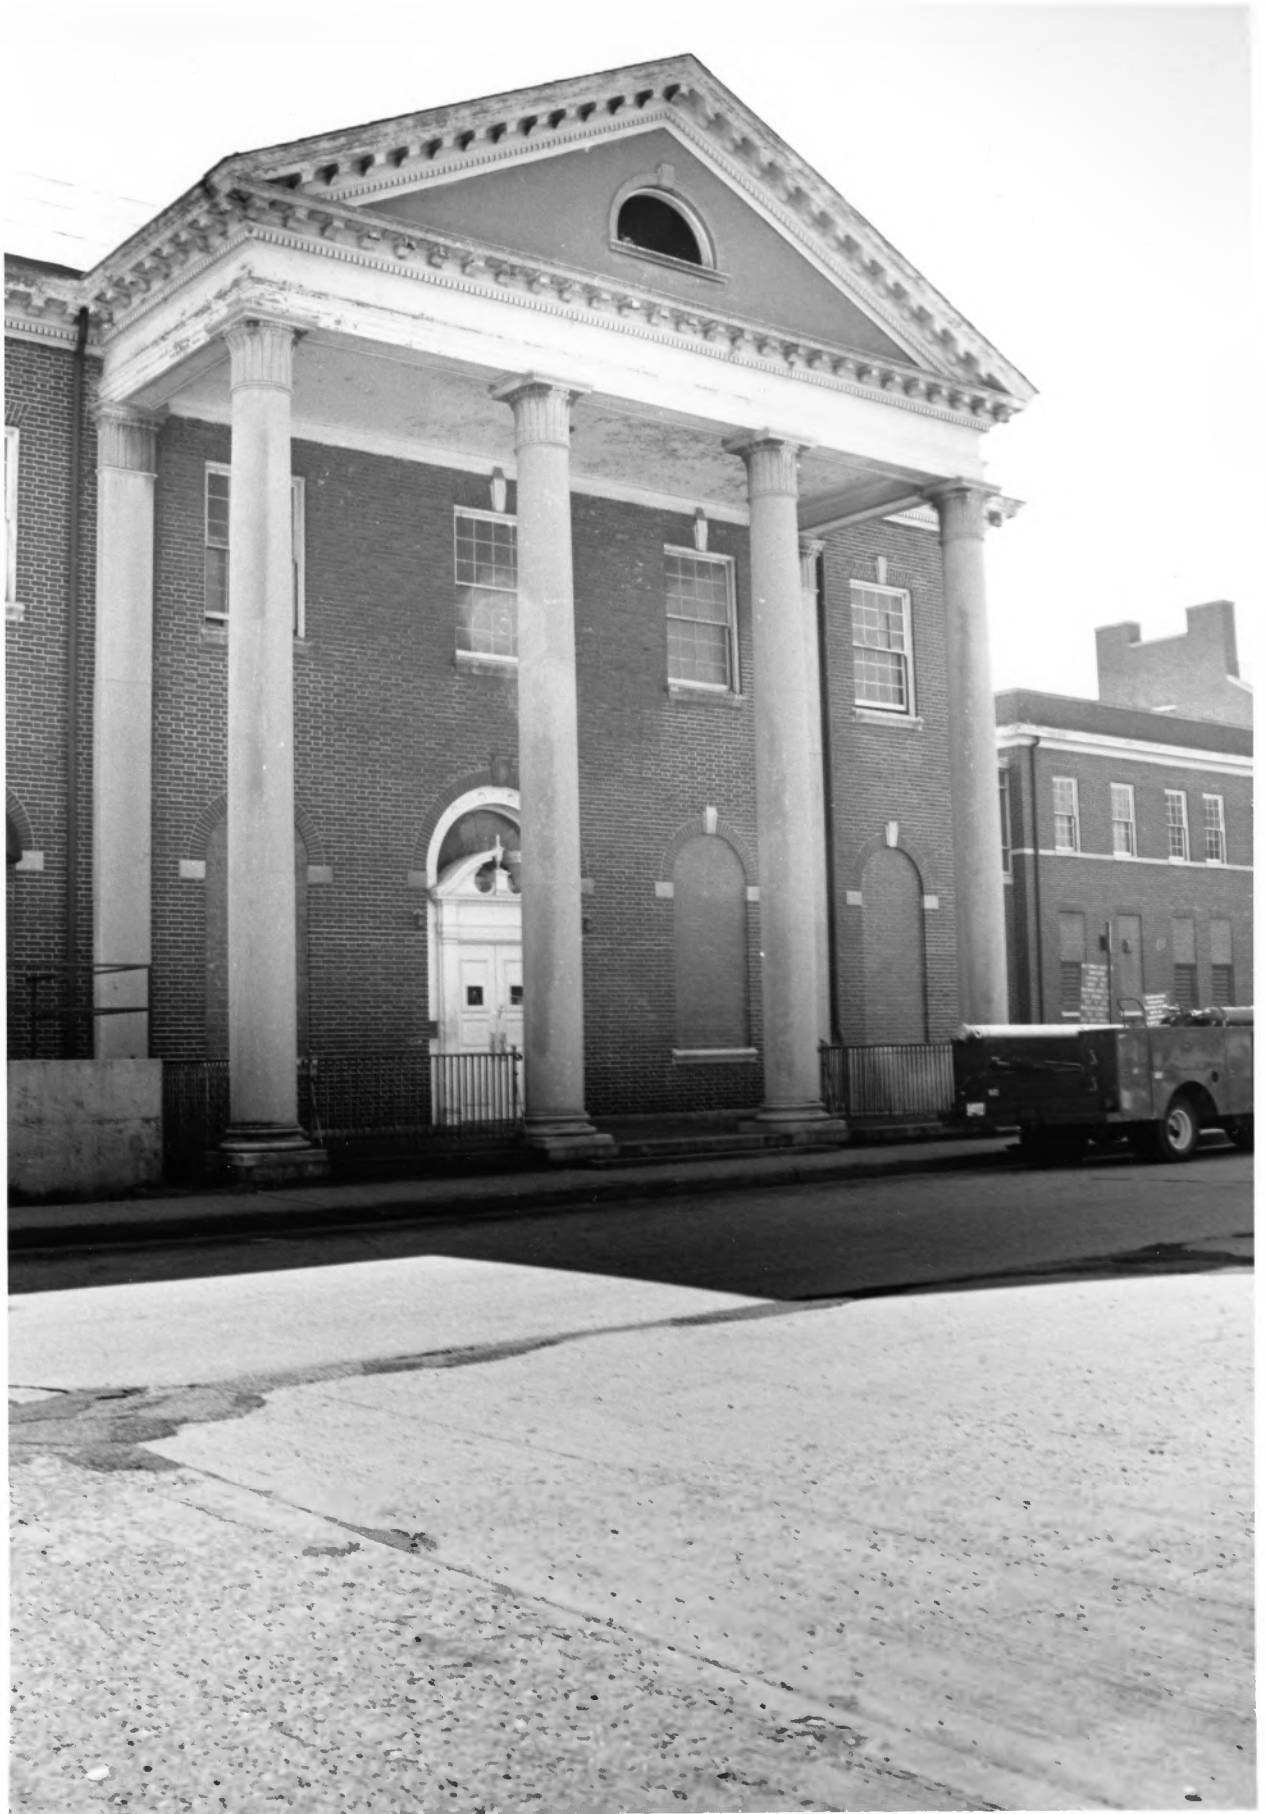

VIEW FACING S.E.

FIG. 2

GALLINGER MUNICIPAL HOSPITAL PSYCHOPATHIC WARD
HISTORIC DISTRICT, BUILDINGS 20-23, D.C.

GENERAL HOSPITAL

WASHINGTON, D.C.

WILLIAM BUSHONG, PHOTOGRAPHER

APRIL, 1986

NEG. LOCATED AT ANC-63; 921 PENN AVE., SE
WASHINGTON, D.C.