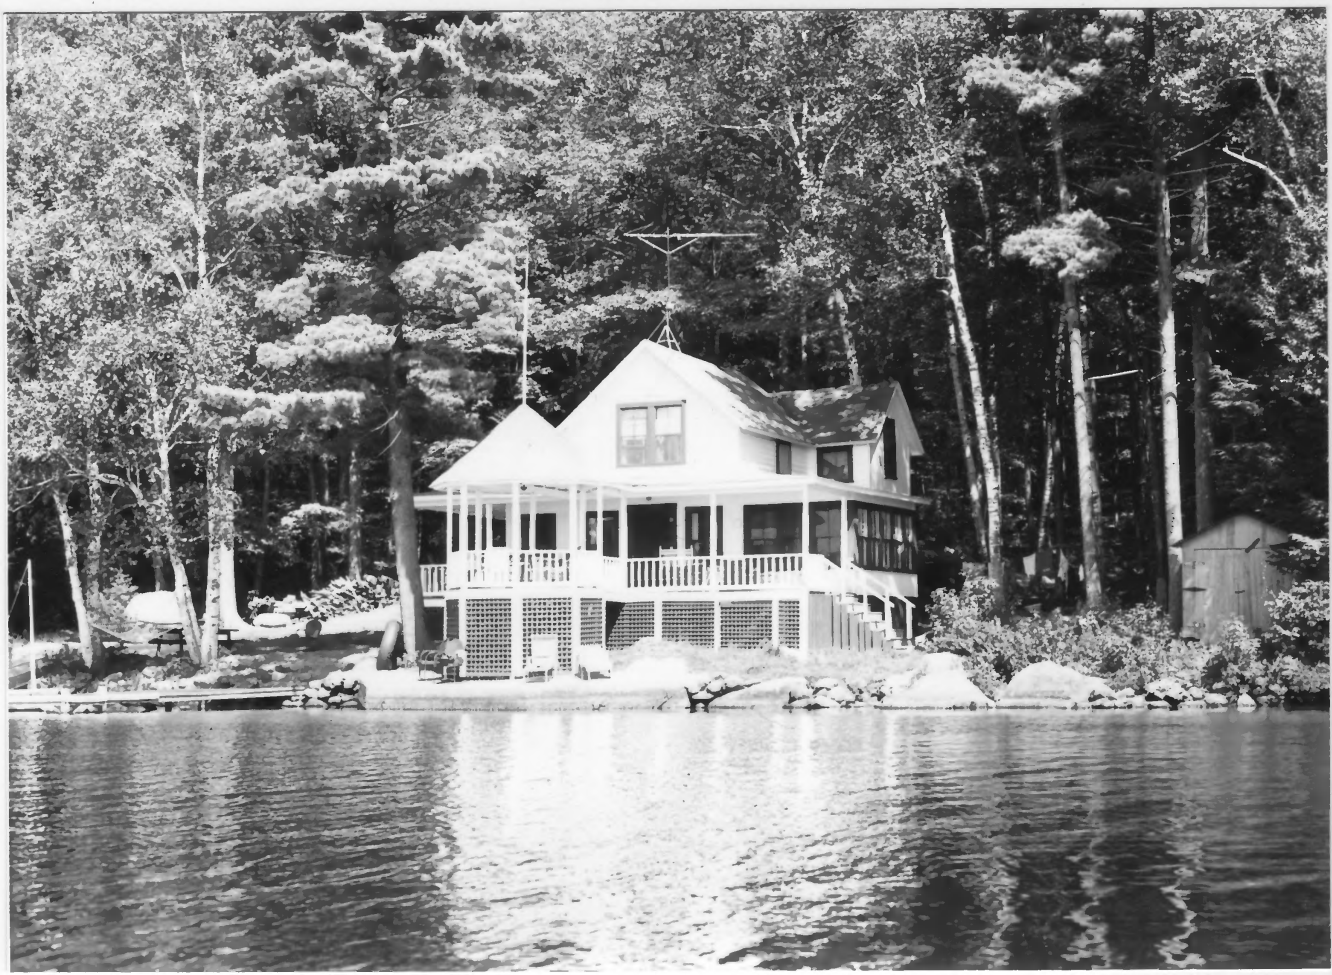

Photographer: Duffy Monahan:

Negative With: Historic Harrisville, Inc.:

Description: Rear elevation of Bacon/Beauregard House. (SLD-54)

Photographer facing: SW Photo Date: 5/83

Photo Number: 15 of: 15 SLD