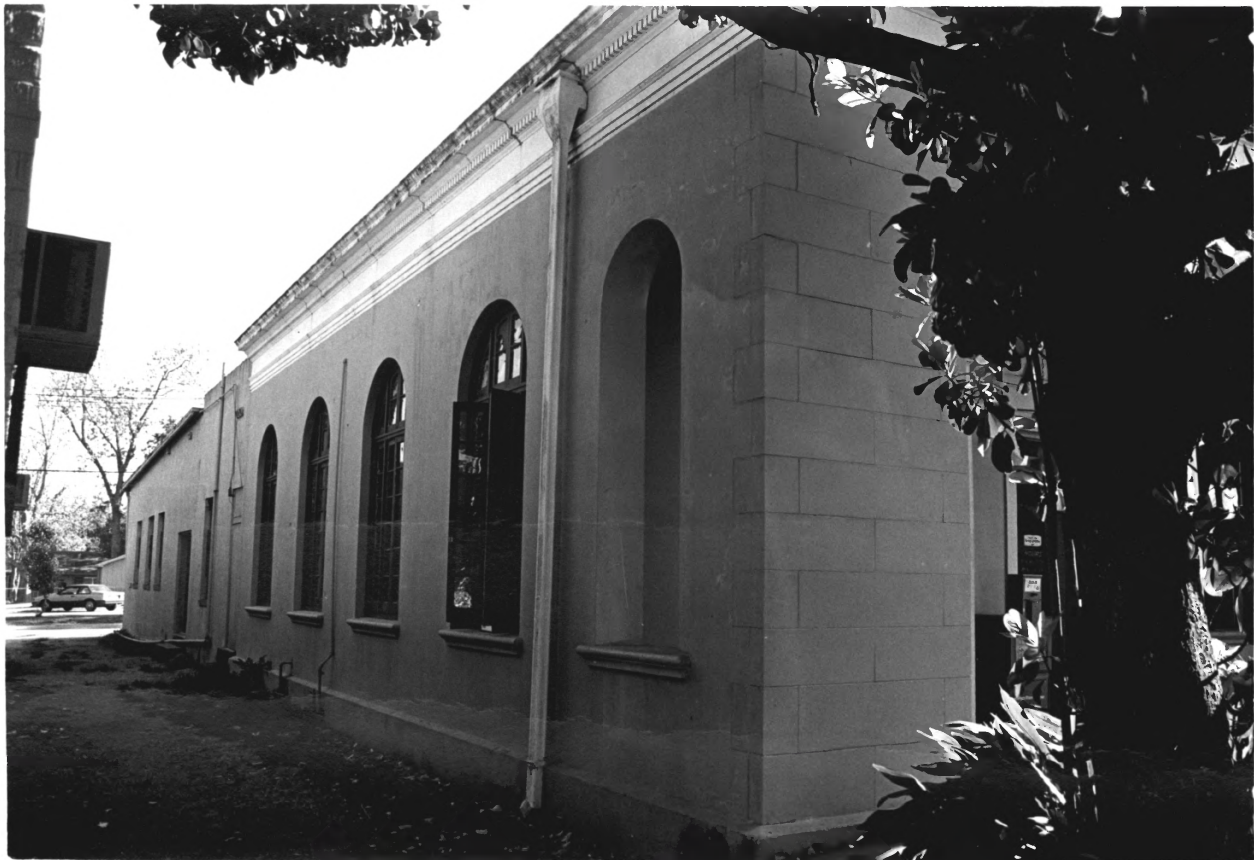

Fairhope Multiple Resource Nomination

Post Office-Courier Building

Baldwin County, Alabama

John Sledge, photographer

April 1987

MHDC negative file BA #109/8

Facade, camera facing n

1 of 8

Eastern Shore  
**COURIER**

Fairhope Multiple Resource Nomination

Post Office-Courier Building

Baldwin County, Alabama

John Sledge, photographer

April 1987

MHDC negative file BA #109/10

Portico detail, camera facing n

2 of 8

Fairhope Multiple Resource Nomination

Post Office-Courier Building

Baldwin County, Alabama

John Sledge, photographer

April 1987

MHDC negative file BA #109/20

Portico detail, camera facing w

3 of 8

Fairhope Multiple Resource Nomination

Post Office-Courier Building

Baldwin County, Alabama

John Sledge, photographer

April 1987

MHDC negative file BA #109/14

Side view, camera facing ne