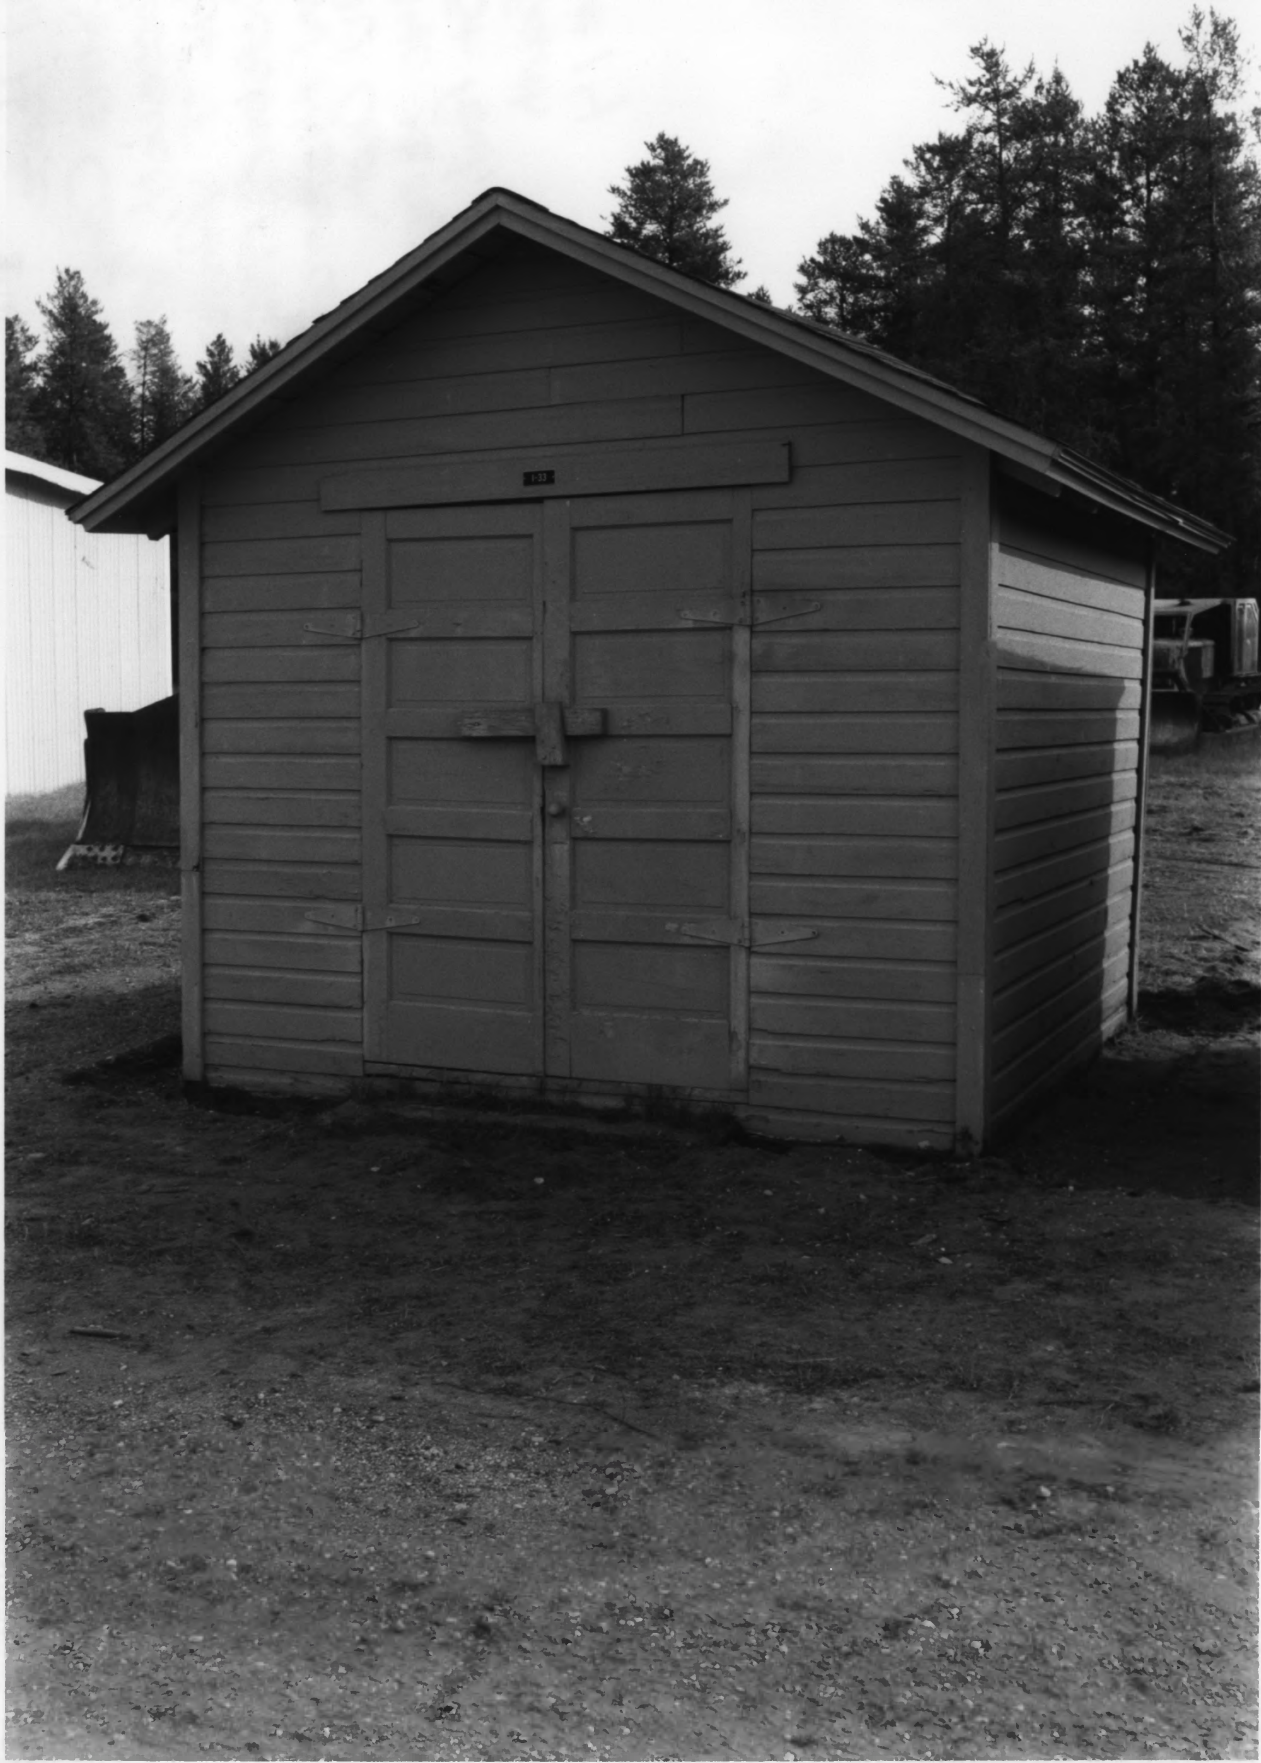

NORRIS CAMP
LAKE OF THE WOODS COUNTY, MN
011426-13