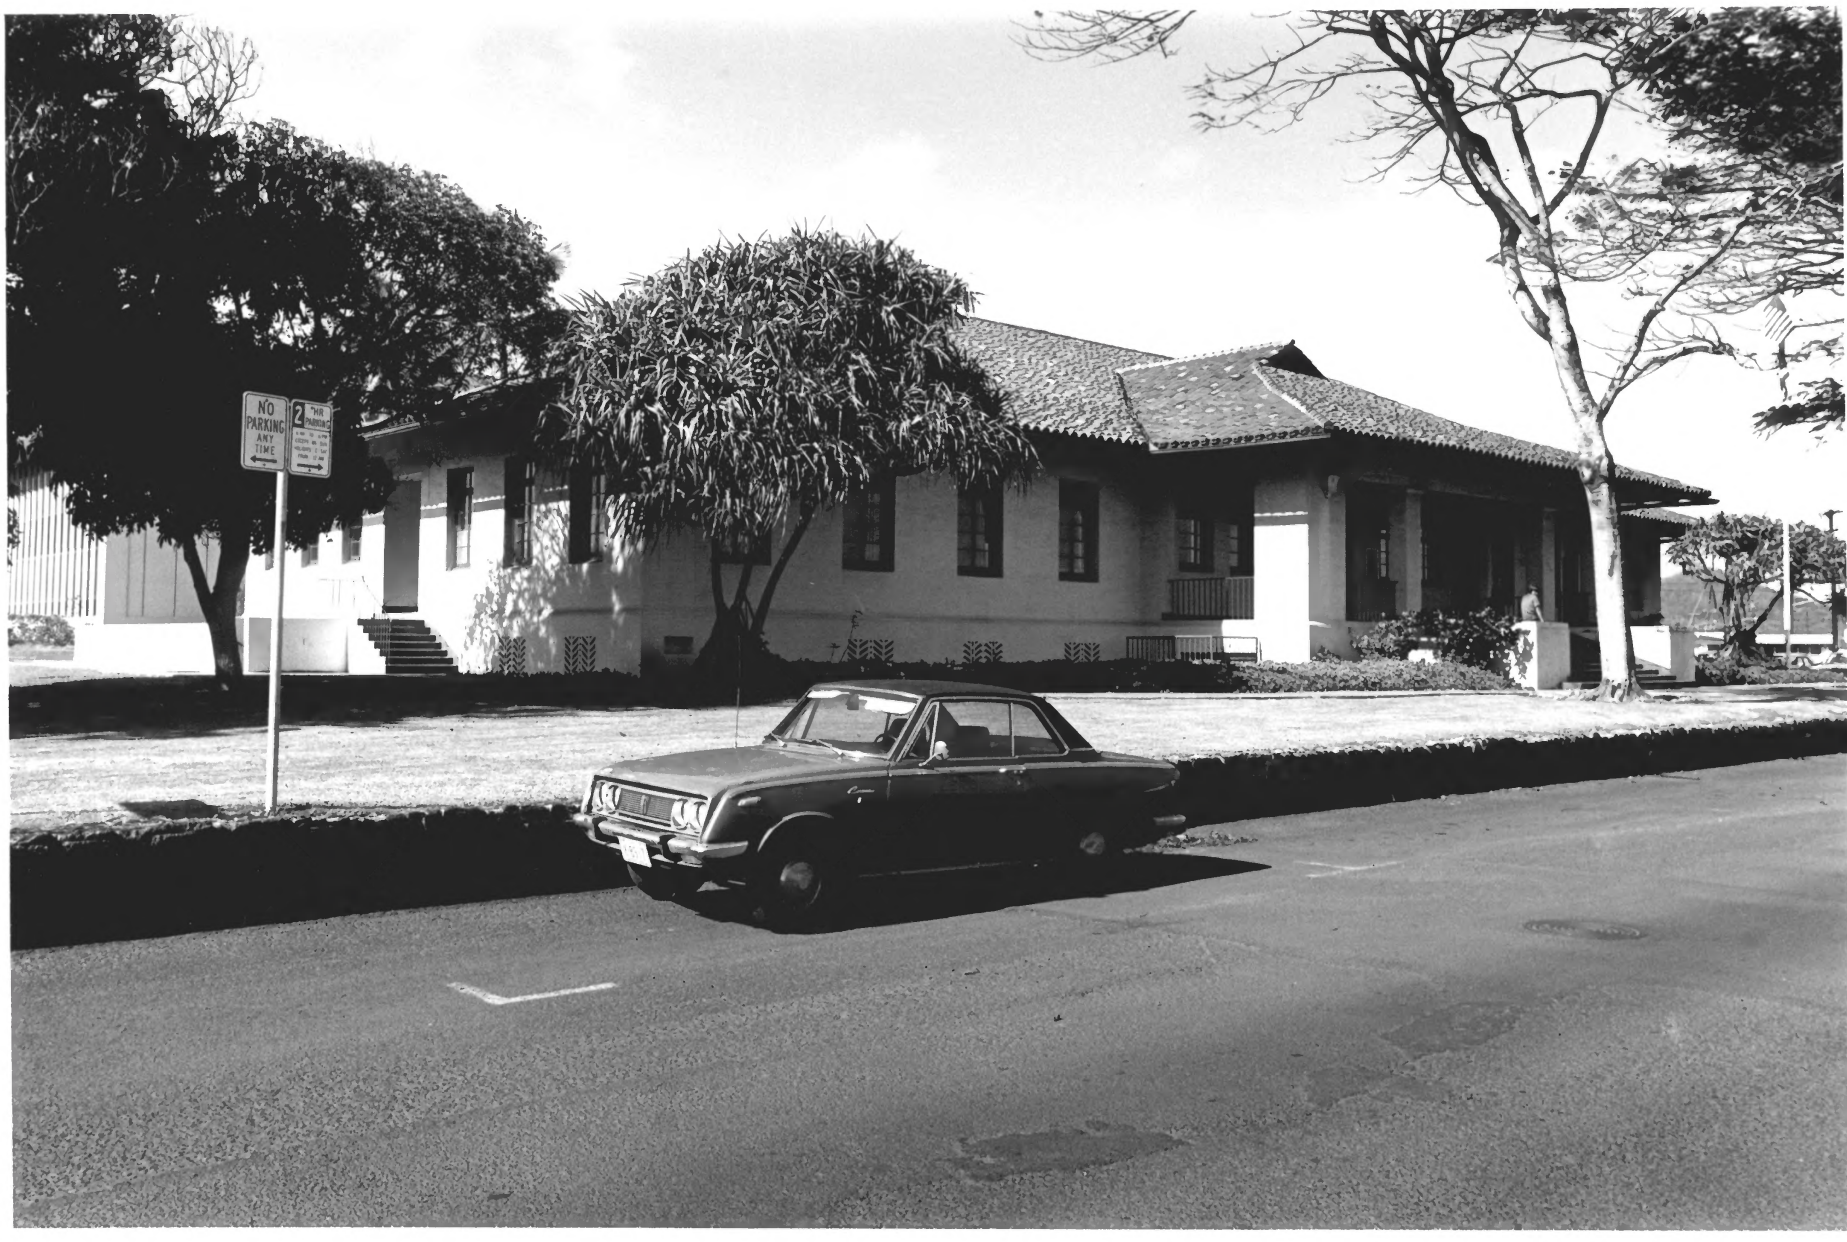

NO
PARKING
ANY
TIME

2 HOUR
PARKING