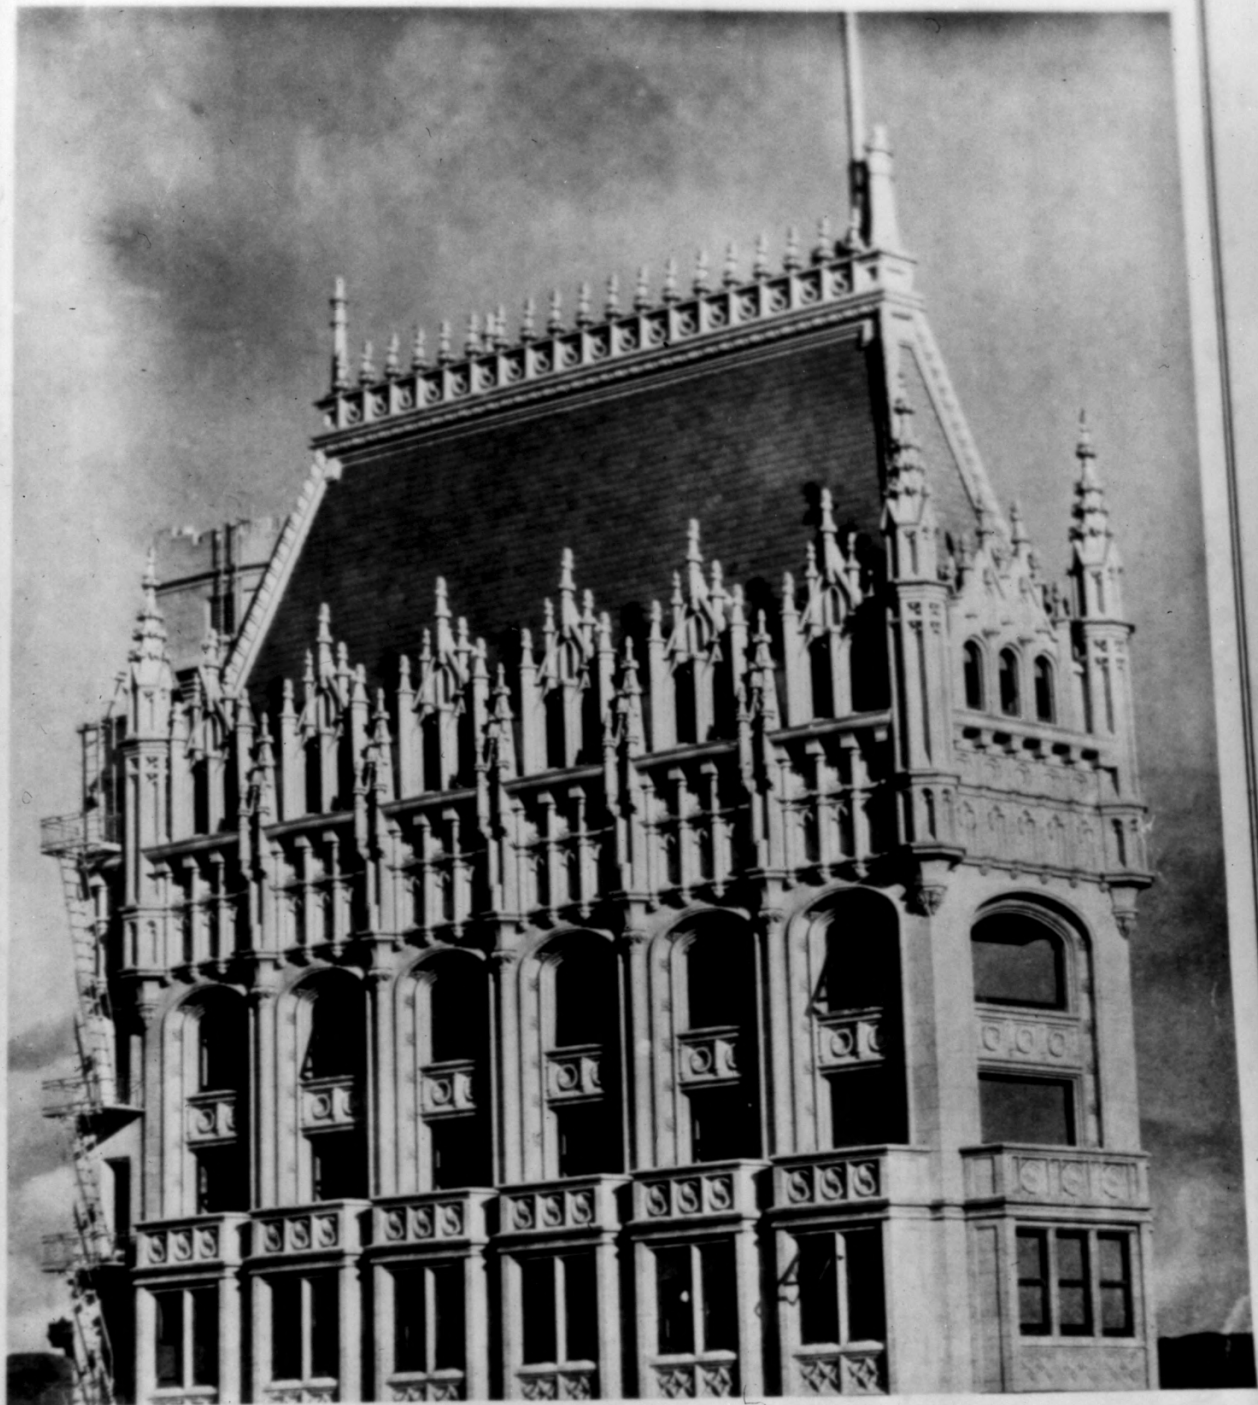

West Elevation, Federal Realty Building, Oakland
Benjamin Geer McDougall, Architect, San Francisco

Photo Gabriel Moulin

Federal Realty Building (Cathedral)
Oakland, CA
Gabriel Moulin
January 1915

Alameda County
DEC 12 1978

JAN 29 1979

Recent negative of original photo:
Preservation Group

West facade, looking northeast.

Photo Number 1

Photo Gabriel Moulin

Detail of Upper Stories, Federal Realty Building, Oakland
Benjamin Geer McDougall, Architect, San Francisco

Main Lobby

Broadway Entrance and Stairs

Photo Gabriel Meakin

Federal Realty Building, Oakland
Benjamin Geer McDougall, Architect, San Francisco

Federal Realty Building (Cathedral)
Oakland, CA ALAMEDA CO, DEC 12 1978
Gabriel Moulin, January 1915
Recent negative of original photo:
Preservation Group
a. Main Lobby, looking west.
b. Original Broadway facade, looking W.
Photo Number 3 JAN 29 1979