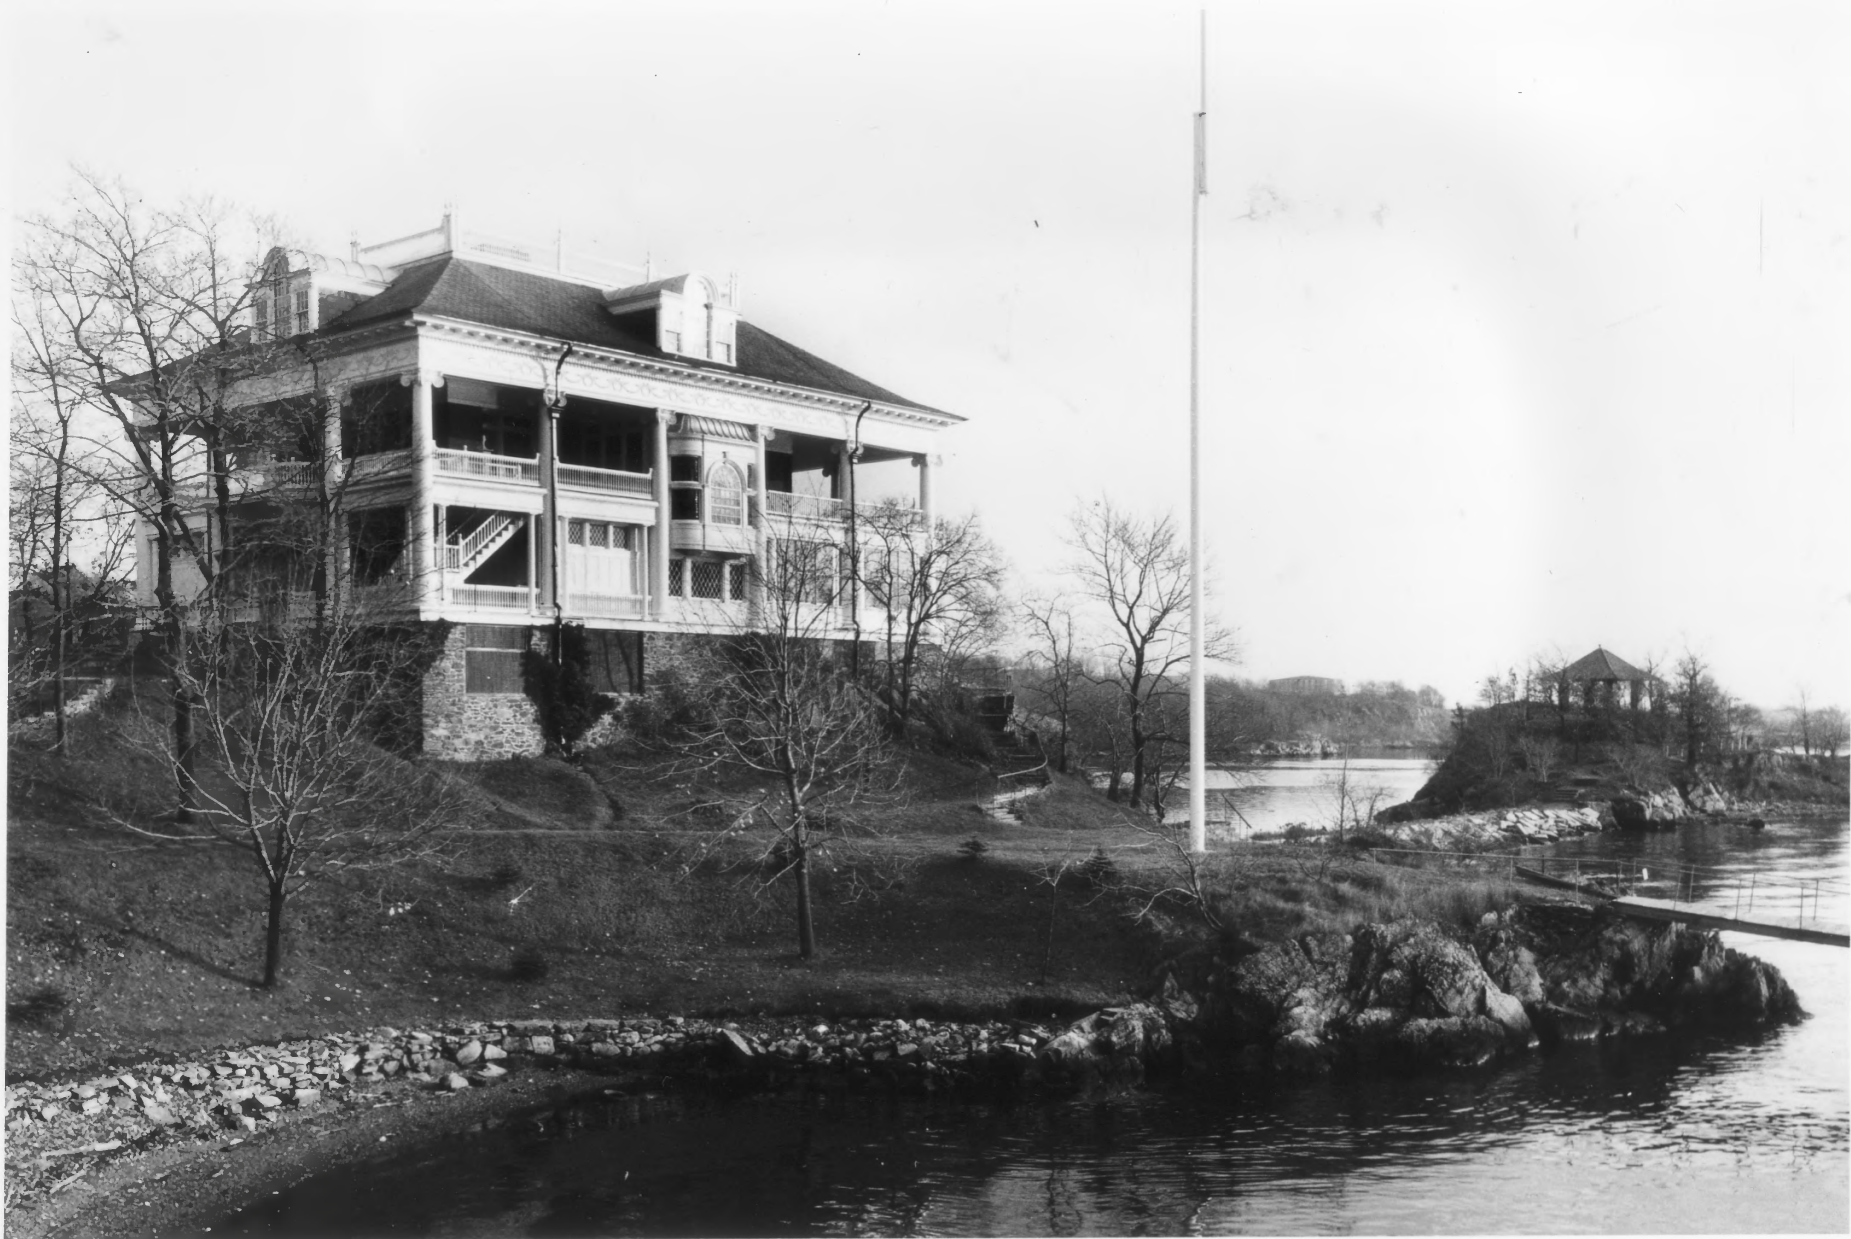

East Providence Multiple Resource Area/42/51

Squantum Association  
East Providence, R.I.

Photographer: Robert O. Jones  
Date: December 1979

OCT 24 1980

NOV 28 1980

Negative filed at: Rhode Island Historical  
Preservation Commission  
150 Benefit Street  
Providence, R.I.

General view facing north, showing the bakehouse  
on the left, the Steward's House in center behind the  
the trees, and the clubhouse on the right.

Photo #42.

East Providence Multiple Resource Area/43/51