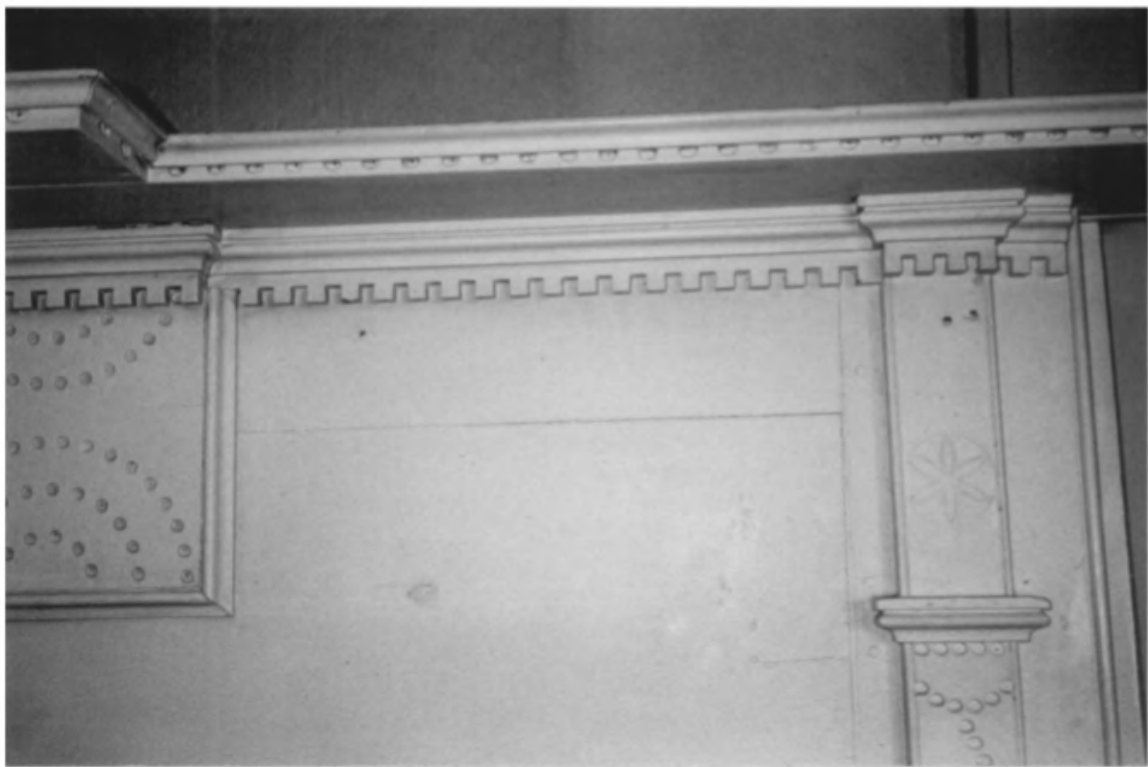

Photographer - JANE L. MAYO

① 16 WILLIAMS HOMEPLACE
AUCUNDALE CO., S.C.

Williams Homeplace
Ulmer, S.C.

Detail of Mantlepiece

July 16, 1996

Photographer - JANE L. MAYO

Something went wrong while we were encoding this page.
Please check the log file to find out the details.