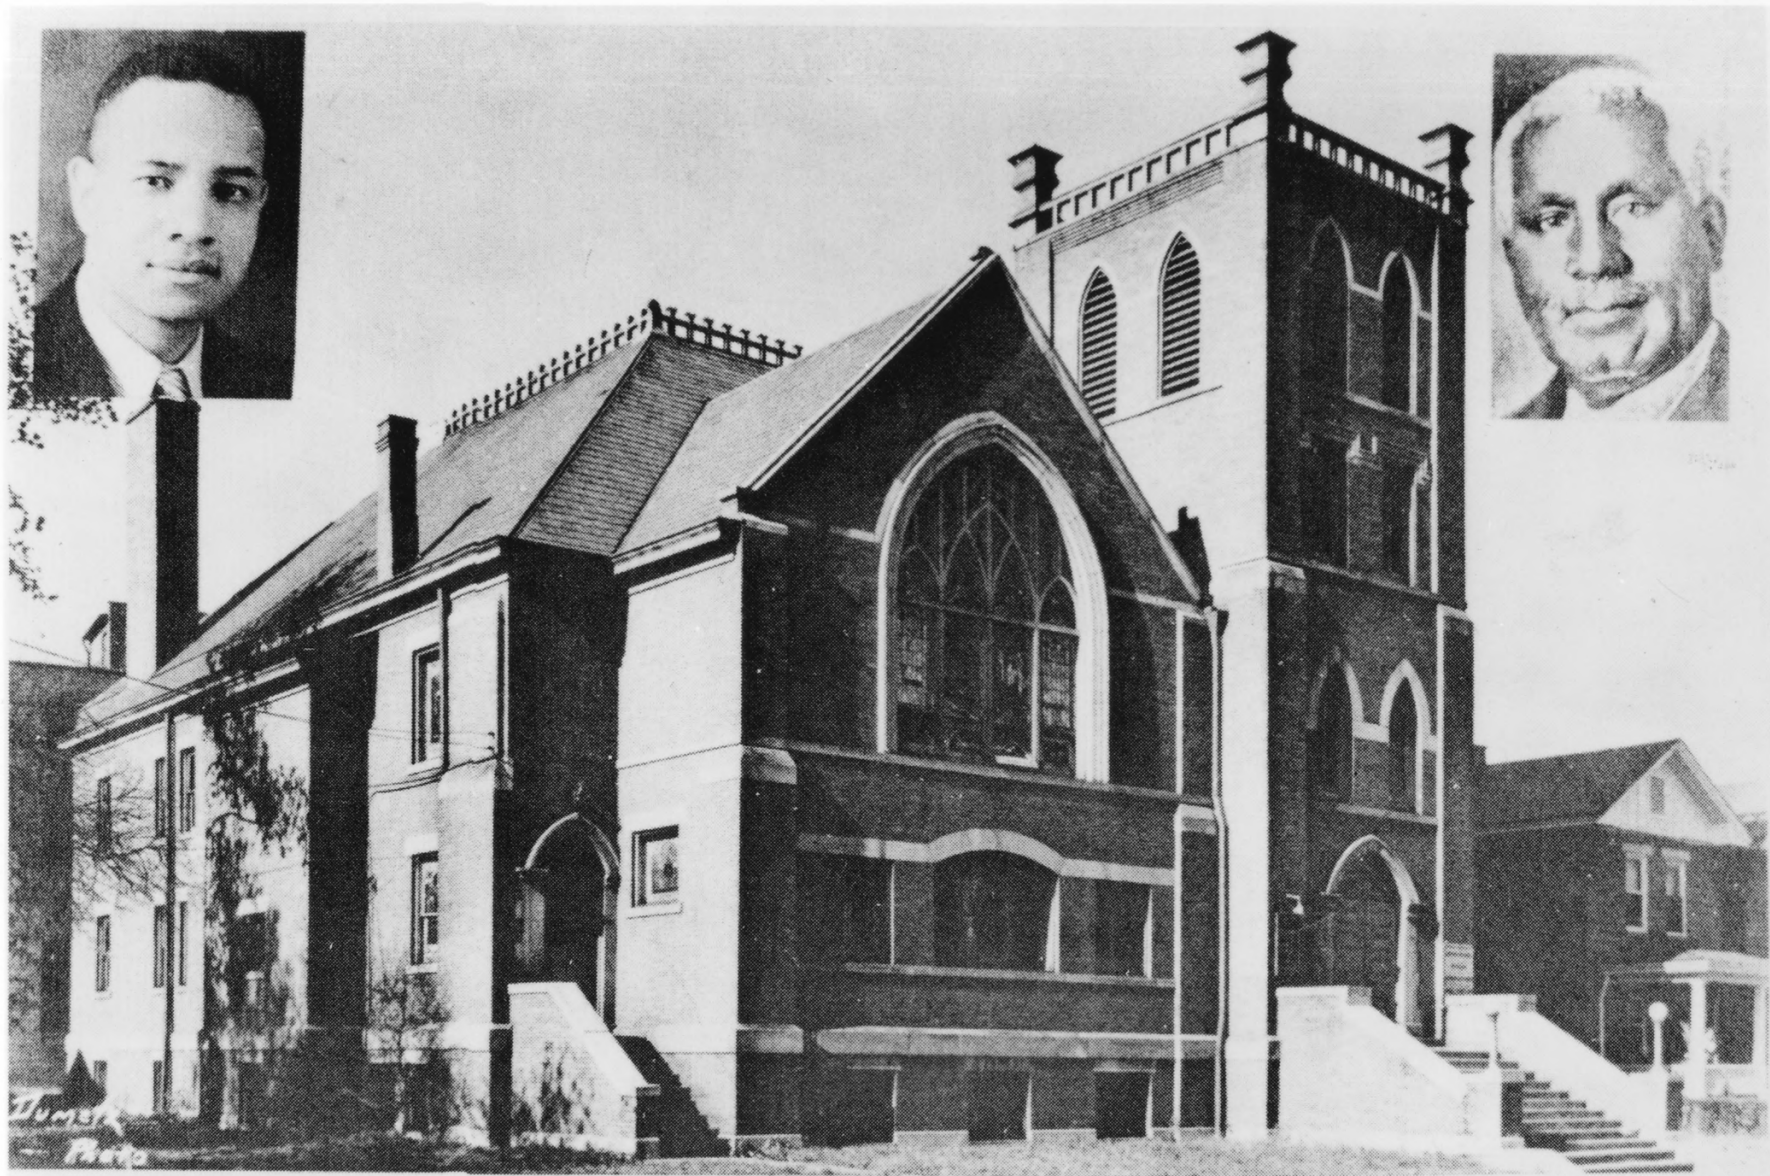

PHOTO 2 OF 4

SIMPSON MEMORIAL UNITED METHODIST
CHURCH

Kenneth W

607 SHREWSBURY ST.
CHARLESTON, W.VA

SIDE (S.) ELEV.

By: RODNEY COLLINS

4/1991

PHOTO 3 OF 4