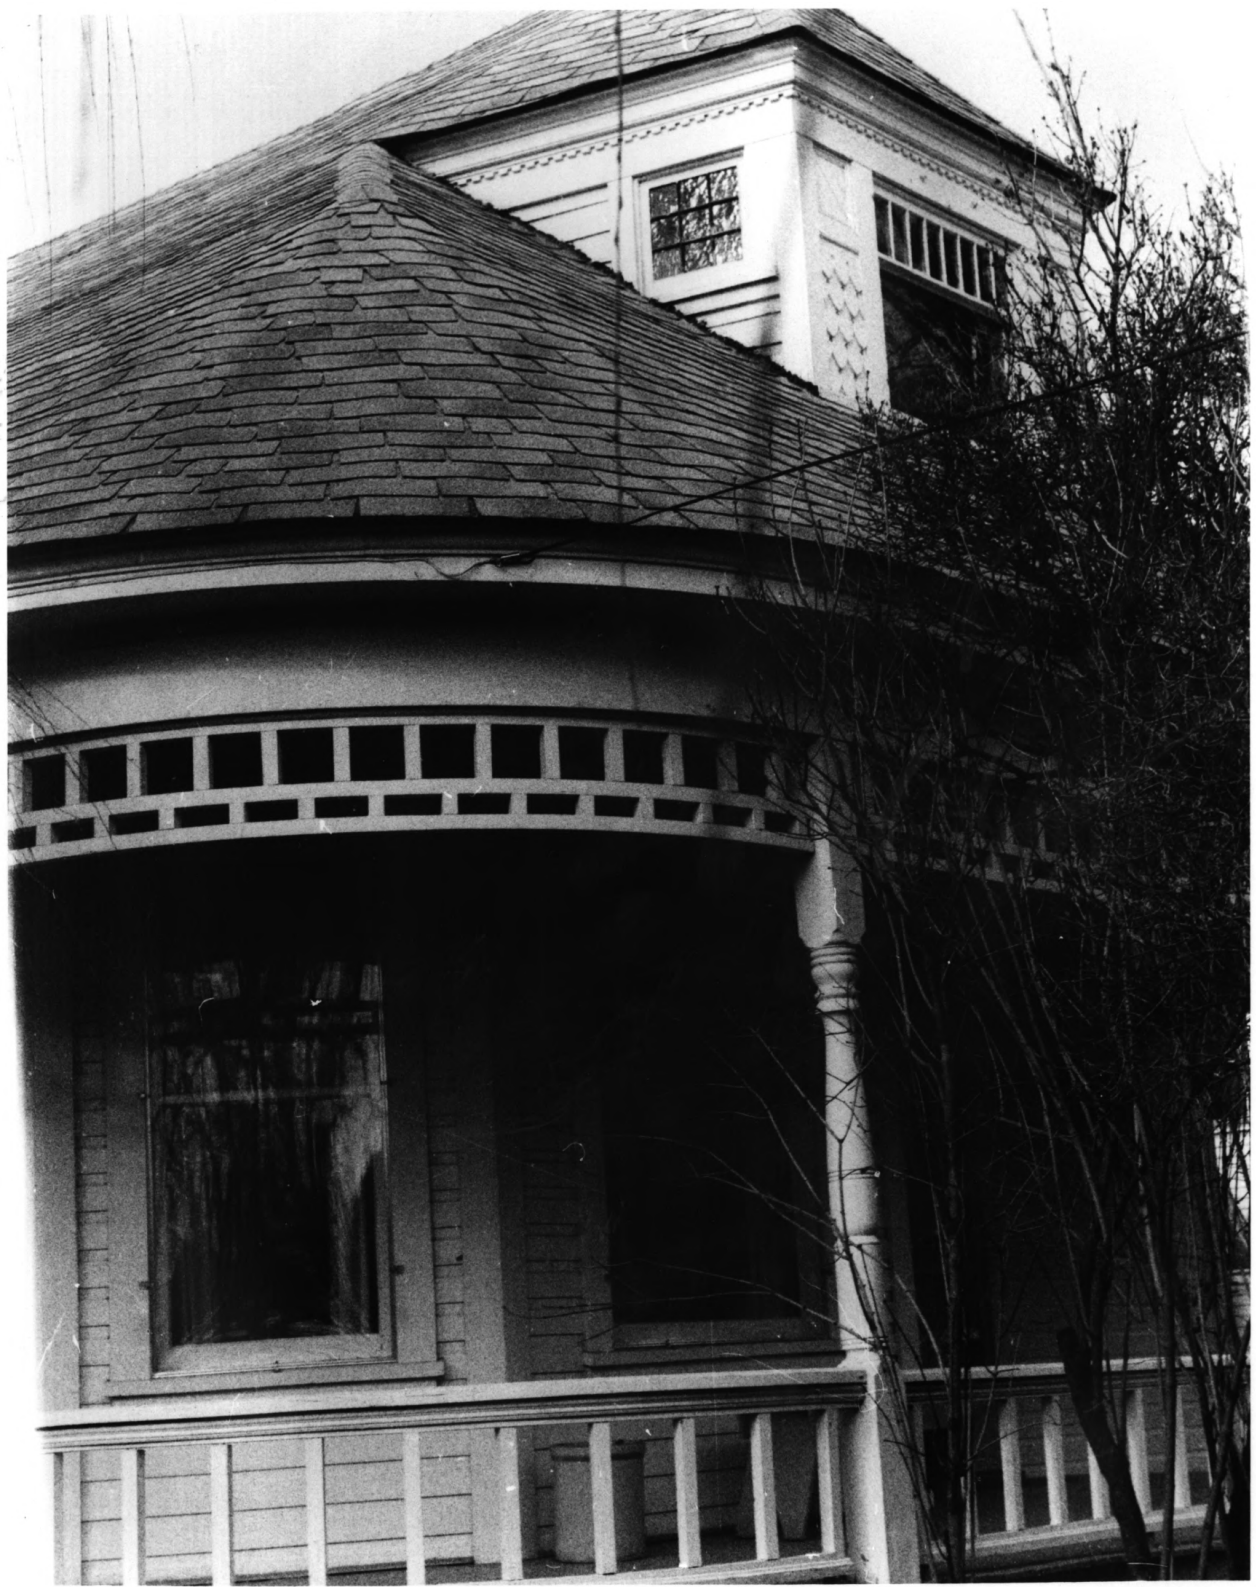

Box 242, Wallowa, OR 97885

Hunter-Morelock House
104 Holmes Street
Wallowa, Wallowa County, Oregon
3 of 13

12

12

East & South elevations
June 1984

Negative owner: Leonard D. & Arletta
Ferguson,
Box 242, Wallowa, OR 97885