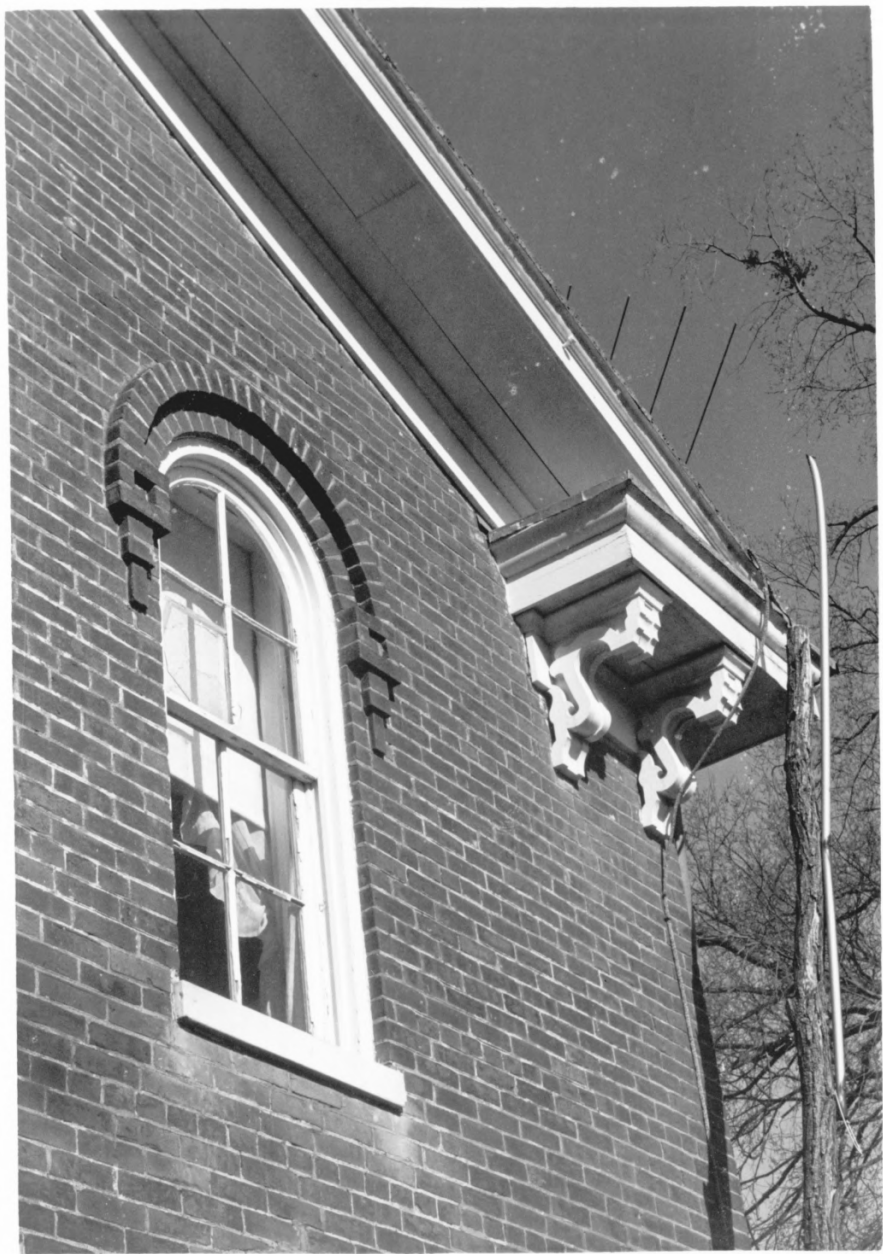

JAN 26 1982

Ben Johnson House  
Fleming County, Kentucky  
Camille Wells  
Winter 1977

Kentucky Heritage Commission  
Frankfort, Kentucky  
Photo 4 window detail  
Taken from the north

JAN 26 1982

Ben Johnson House  
Fleming County, Kentucky  
Camille Wells  
Winter 1977