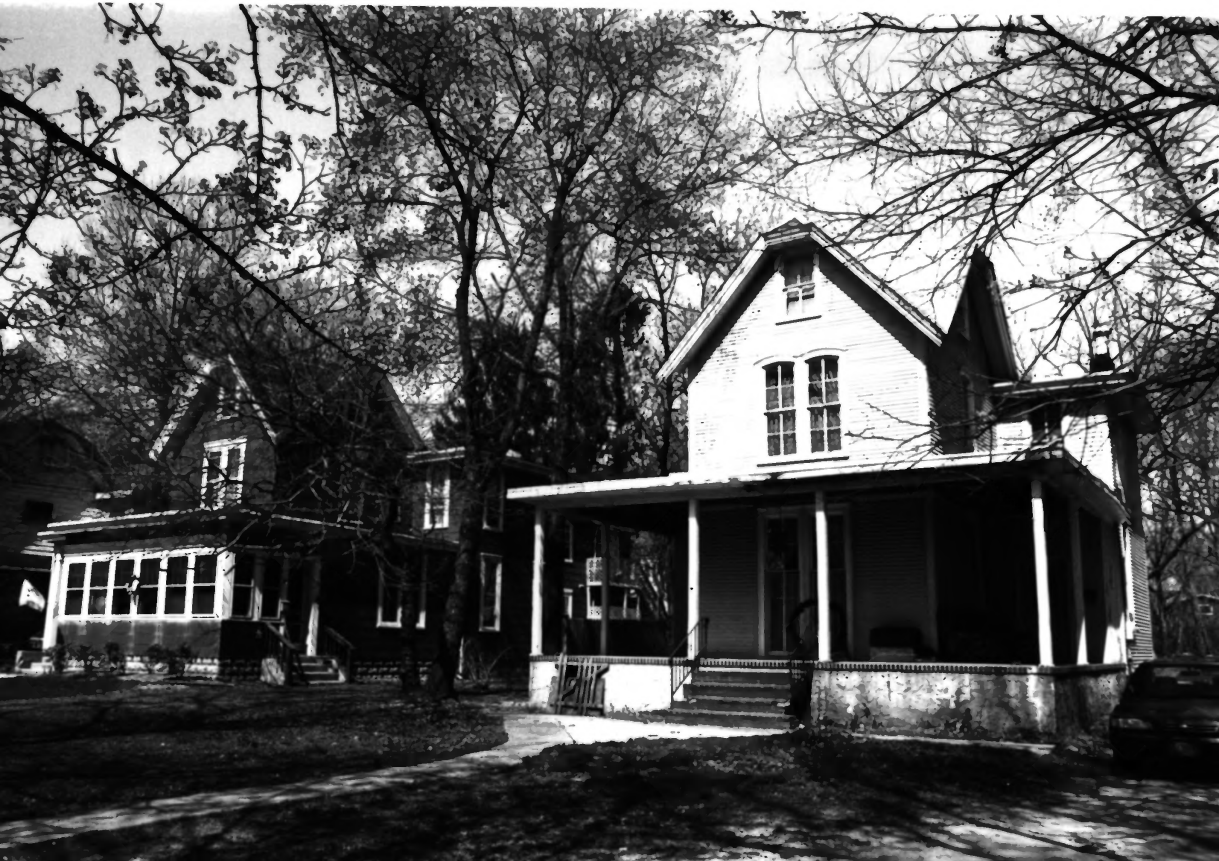

MERCHANTVILLE TRAIN STATION, E. SOUTHSIDE,
EAST CHESTNUT AVE, LOOKING SE.
CATTELL TRACT HISTORIC DISTRICT - MERCHANTVILLE
CAMDEN CO. NJ

CENTENNIAL HOUSE, 17-19 EAST CHESTNUT AVE,
LOOKING NE

CATTELL TRACT HISTORIC DISTRICT, MERCHANTVILLE
CAMDEN CO., NJ

23 AND 27 EAST CHESTNUT AVE, LOOKING NE
CATTELL TRACT HISTORIC DISTRICT, MERCHANTVILLE
CAMDEN CO, NJ

117 AND 121 E. PARK AVE., LOOKING N
CATTELL TRACT HISTORIC DISTRICT - MERCHANTVILLE
CAMDEN CO, NJ

④ of 31