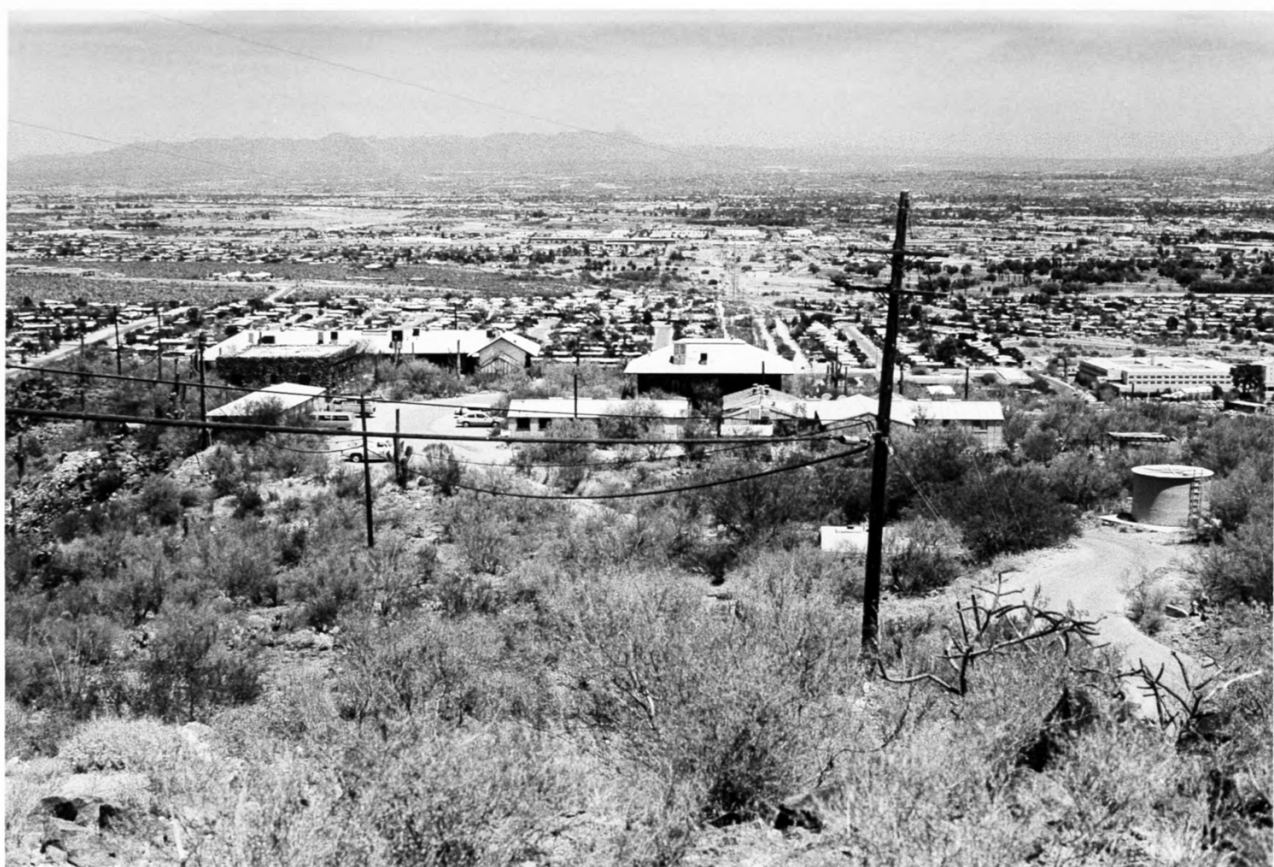

6

Main Laboratory
Desert Laboratory N.H.L.
Tucson, AZ

Ann Huston, Photographer

May 1986

Negative at NPS, WRO

East elevation of Main Laboratory, showing
greenhouse, facing northwest

Desert Laboratory N.H.L.
Tucson, AZ
Ann Huston, Photographer
May 1986
Negative at NPS, WRO

Overall view of Desert Laboratory, looking south

Desert Laboratory N.H.L.

Tucson, AZ

Ann Huston, Photographer

May 1986

Negative at NPS; WRO

Tumamoc Hill, looking north from foot of hill.
Desert Laboratory Buildings visible.