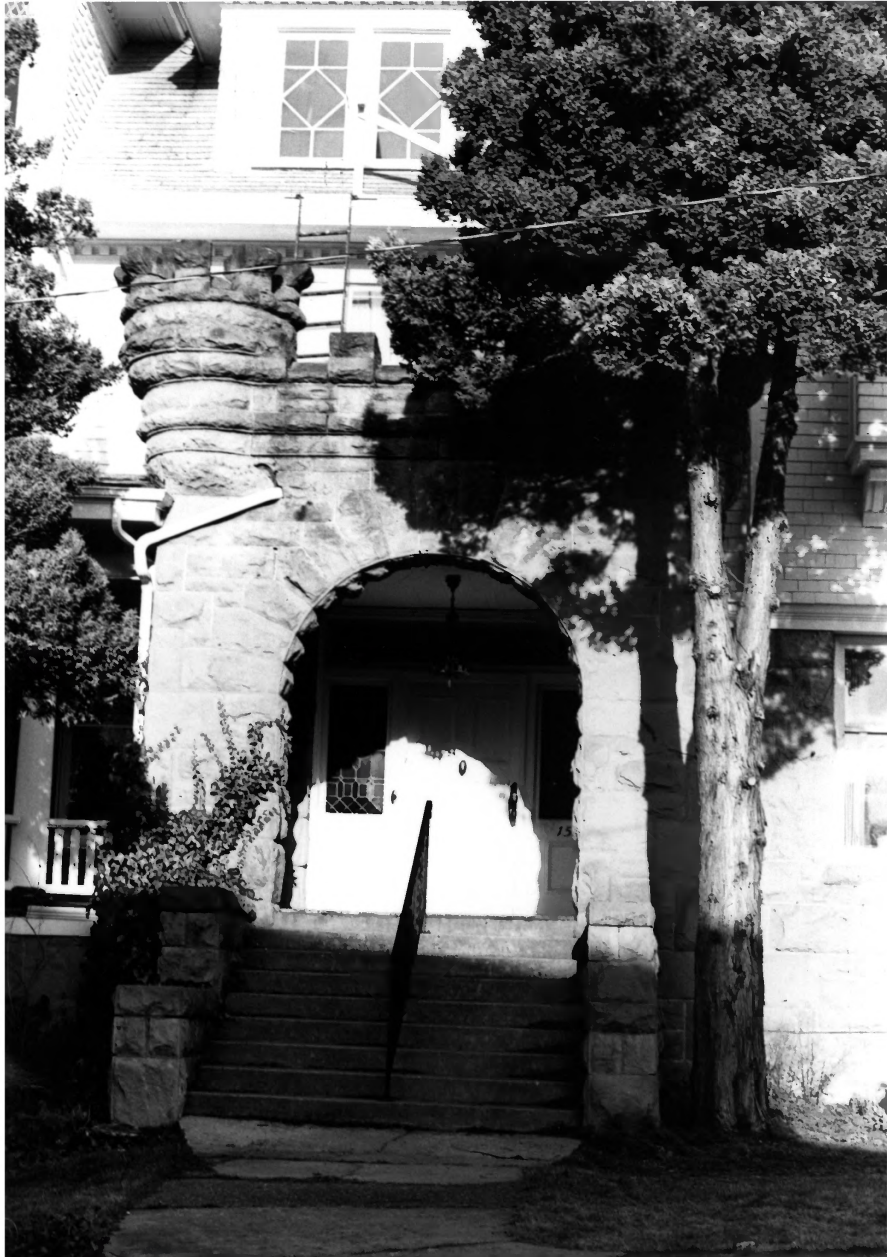

Alfred ^{L.} Black House
Bellingham, WA

Whitson Co.

Michael Sullivan
January, 1980
OAHF, Olympia, WA

DEC A

South facade and formal entrance, from
Forest Street

SEP 22 1980

1 of 5

Alfred ^{L.}Black House
Bellingham, WA

30 Hatcom Co.

Michael Sullivan
January, 1980
OAHF, Olympia, WA

SEP 22 1980

Detail, main entrance, South facade

^{L.}
Alfred Black House
Bellingham, WA

Whitcomb Co.
SEP 22 1980

Michael Sullivan
January, 1980
OAHP, Olympia, WA

DEC 4 1980

East facade from Forest Street

Alfred Black, House
Bellingham, WA

Wharton Co.

Michael Sullivan
January, 1980
OAHP, Olympia, WA

SEP 22 1980

North facade showing rear entrance,
from Forest Street

DEC 4 1980