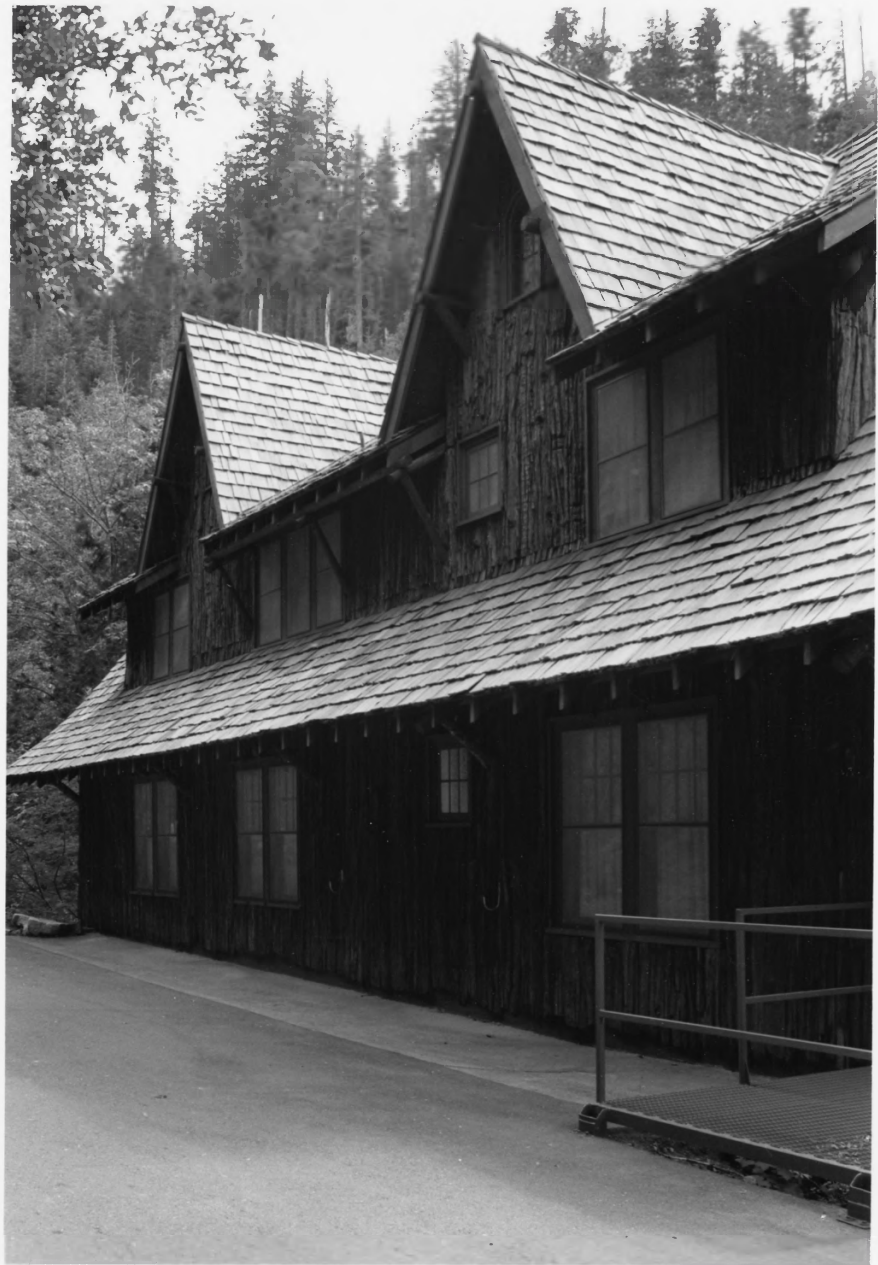

Chateau with people sitting on stone
retaining wall above fishpond

Oregon Caves Chateau

Oregon Caves National Monument

NPS Photo by Laura Soullière Harrison

8/85

North Wing of Chateau

Oregon Caves Chateau

Oregon Caves National Monument

NPS Photo by Laura Soullière Harrison
8/85

Northwing of Chateau with Steel
Fire Escape

Oregon Caves Chateau
Oregon Caves National Monument

NPS Photo by Laura Soullière Harrison
8/85

North Wing of Chateau

Oregon Caves Chateau