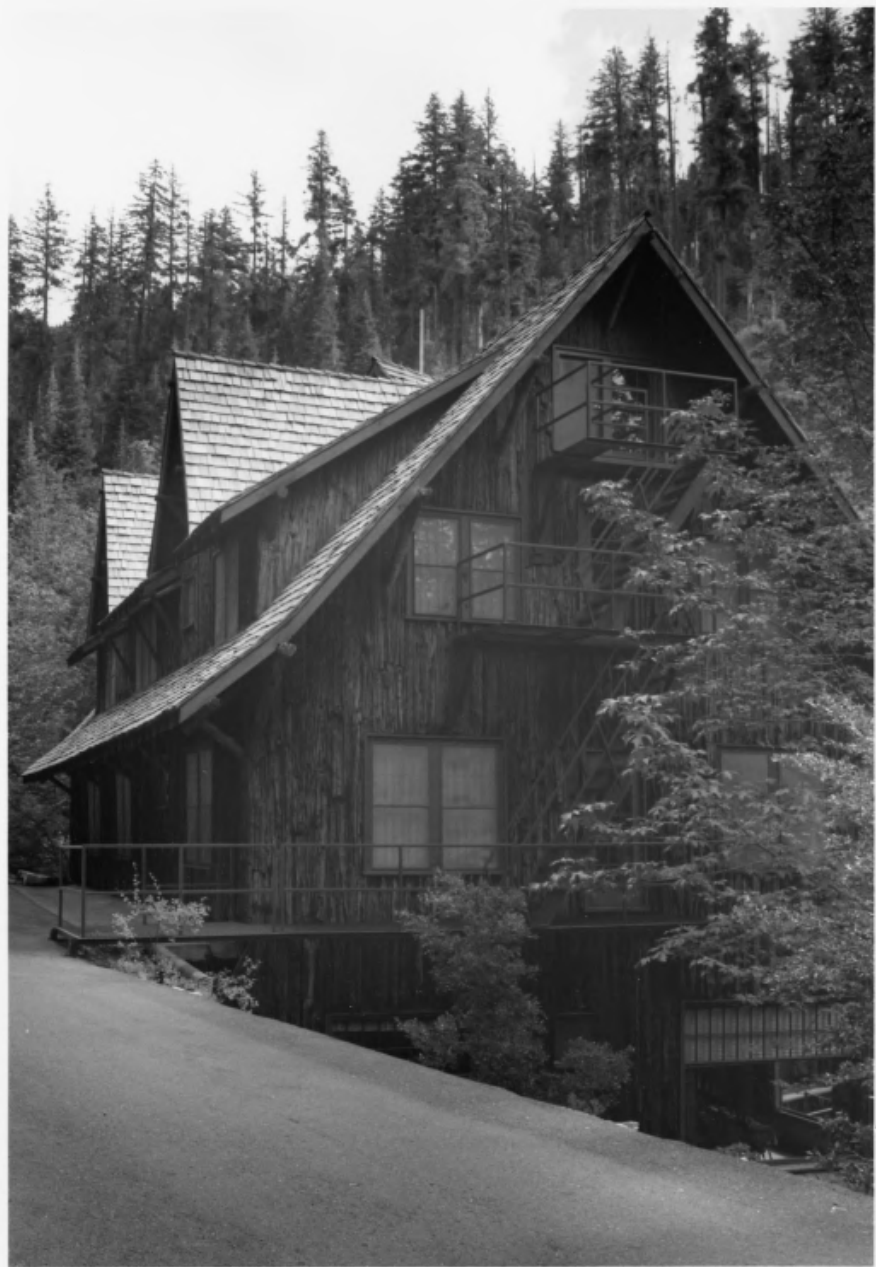

Chateau with people sitting on stone
retaining wall above fishpond

Oregon Caves Chateau

Oregon Caves National Monument

NPS Photo by Laura Soullière Harrison

8/85

North Wing of Chateau

Oregon Caves Chateau

Oregon Caves National Monument

NPS Photo by Laura Soullière Harrison
8/85

Northwing of Chateau with Steel
Fire Escape

Oregon Caves Chateau
Oregon Caves National Monument

NPS Photo by Laura Soullière Harrison
8/85

North Wing of Chateau

Oregon Caves Chateau